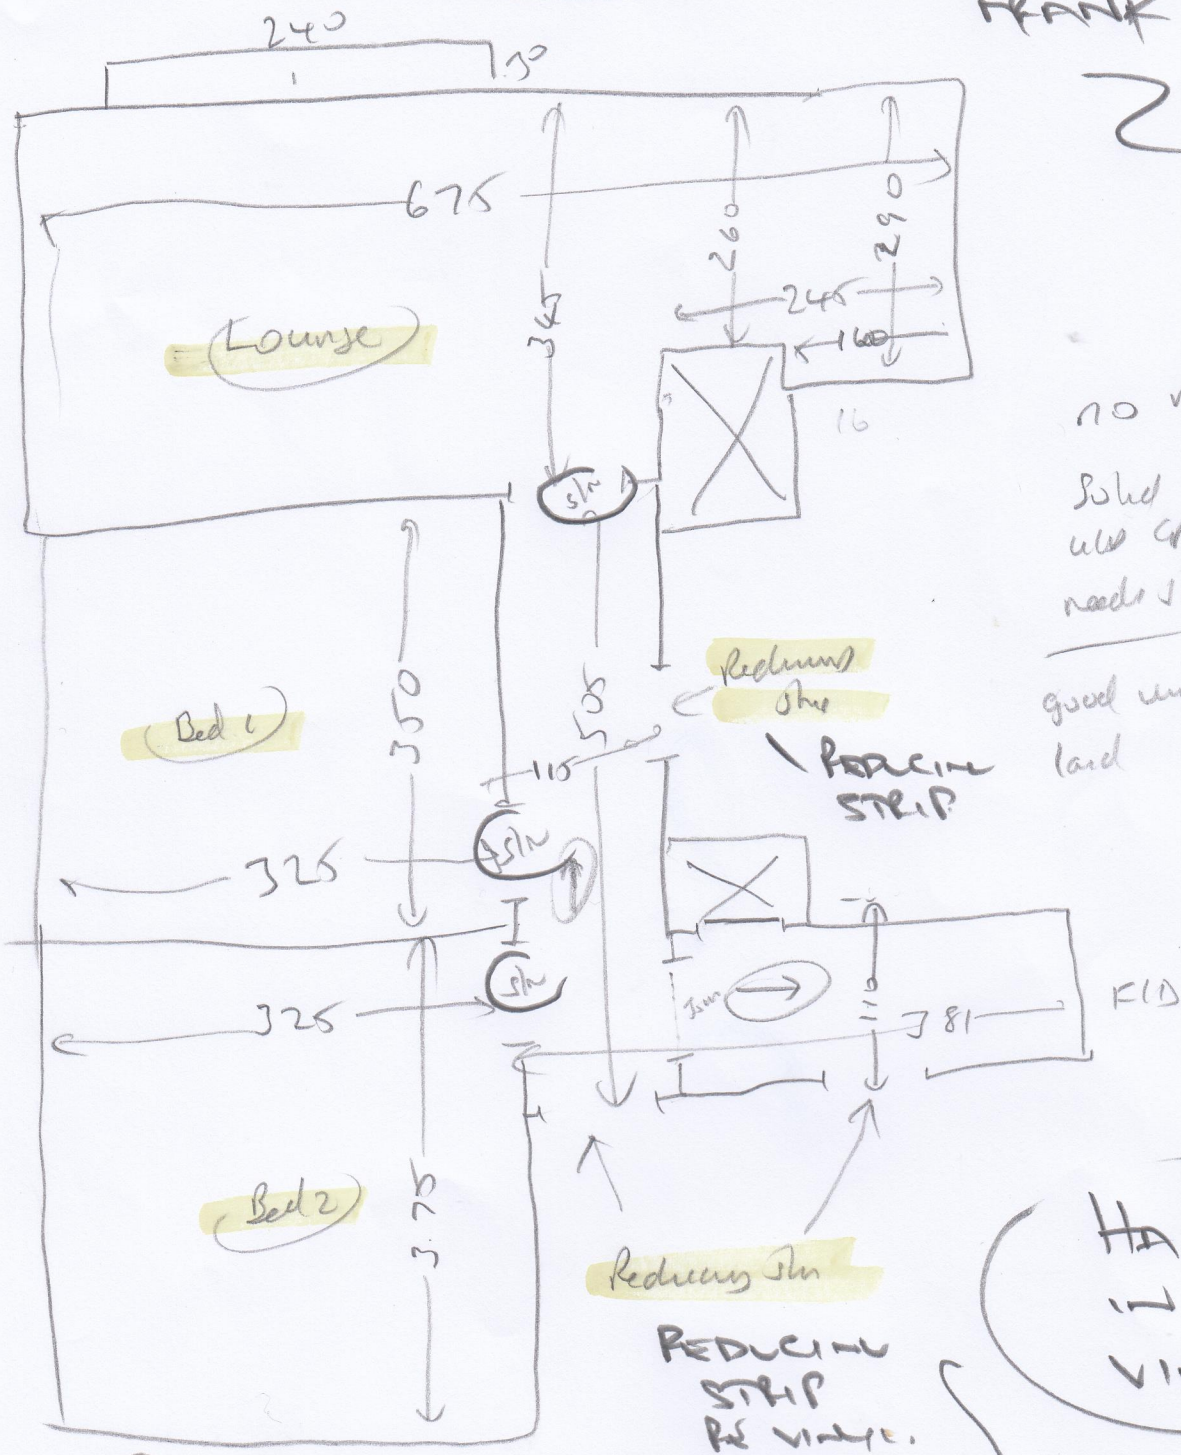

VIEW ISSUED

By 18/5

5.15 x 3M - SEAM TO COMPLETE

EMILY FRANK
S 32352

Job No:

Name:

Address:

KEYS AT SITE

Tel:

Sheet: ① of:

SEE LAYOUT P②

PLAN THIS 2/5

Also KEYS CUTS

ALL DRAYS

DIFF CRT IN LOUNGE

* SEE LAYOUT P②

FRANK NET SIZES

32352

FRANK

no MP
Solid
wall cft
needs the STICK
good vinyl floor
lard

HALL
→
VINYL

Lounge = VERDE 22
(2 Bed) = ALL WUPH
BOTH LW 34

STICK