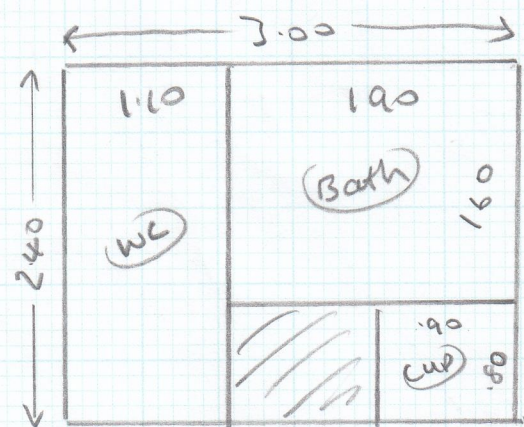

S32359

Job MR J. REYNOLDS
 Name 105 SHEEN COURT
 Address SHEEN ROAD
 RICHMOND
 TW10 5DE
 Tel:

Sheet of:
 Rutland 40, Rut 40C18

- Lounge 3.60 x 5m
- BED 1 3.88 x 5m
- BED 2 2.75 x 5m
- HALL 1.65 x 5m

Vinyl Plan

WC, Bathroom + Hall cupboard

Secura Vinyl,
 Secura 2135
 2.40 x 3m

WC, Bathroom + cupboard all
 need hardboard +
 WC + Bath - Seal edges
silicone

1021