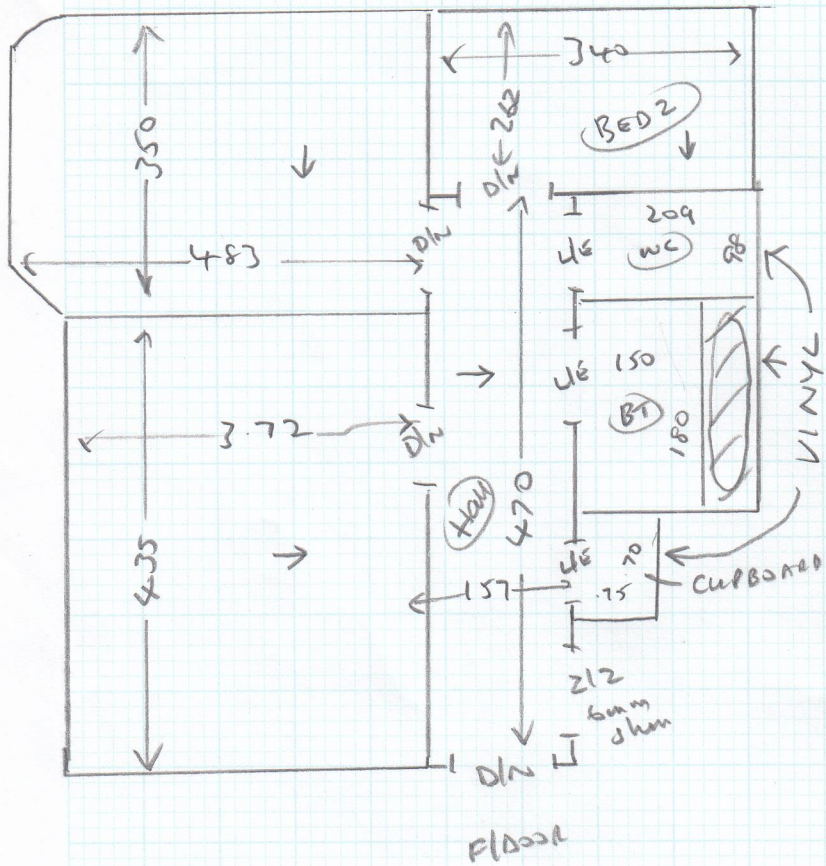

S32359

Job MR J. REYNOLDS
 Name 105 SHEEN COURT
 Address SHEEN ROAD
 RICHMOND
 TW10 5DE
 Tel:

Sheet of:
 Rutland 40, Rut 40C18

- Lounge 3.60 x 5m
- BED 1 3.88 x 5m
- BED 2 2.75 x 5m
- HALL 1.65 x 5m

Vinyl Plan

WC, Bathroom + Hall cupboard

Secura Vinyl,
 Secura 2135
 2.40 x 3m

WC, Bathroom + cupboard all
 need hardboard +
 WC + Bath - Seal edges
silicone

1021