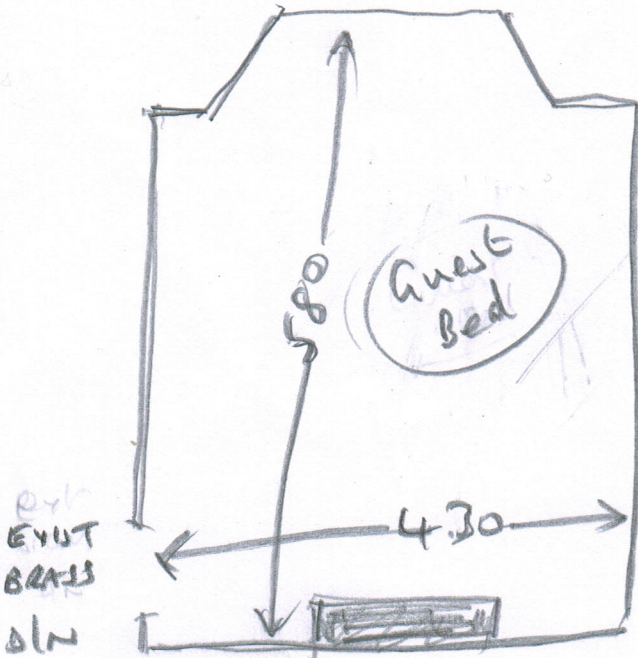

S32362

Grawestock

wood
ultra
exterior
M/R x 4

Uster Velvet
Suede

5-90 = 5m

1021

LANE

Arrows to ck

(S 32362

(2 of 2

Keep on file

wood
also
ext slr
with (1 1/2)

RET
ISSUED

3.45 x 57