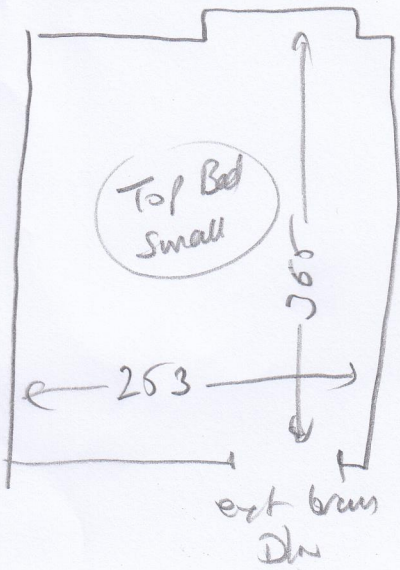

S32362

Grawestock

wood
ultra
exterior
M/R x 4

Uster Velvet
Suede

5-90 = 5m

1021

LANE

Arrows to ck

(S 32362

(2 of 2

Keep on file

wood
also
ext slr
with (1 1/2)

RET
ISSUED

3.45 x 57