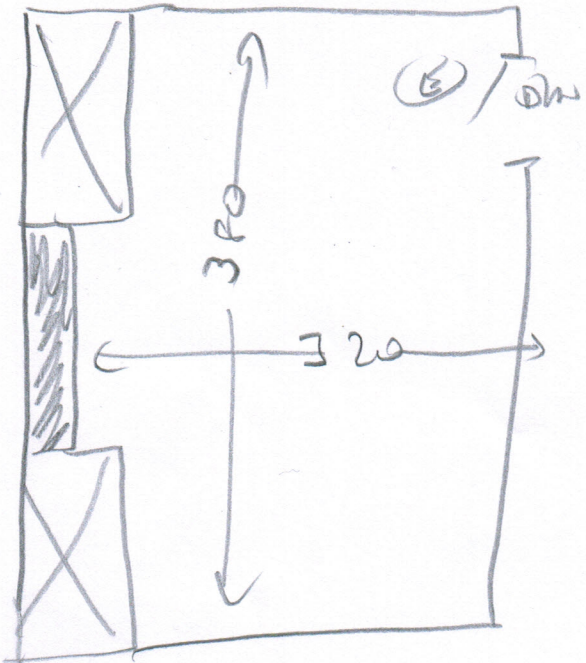

S32392  
 Mrs K HUTTON  
 13 HOWGATE ROAD  
 E SURREY  
 SM14 8NQ

Cotswold Shiplon  
 4.60 x 5m

Cotswold Rib, Shiplon  
 TREAD ONLY  
 1.55 x 4m

Riser  
 (12)  
 Bin  
 Cut to 57cm runner  
 + send for taping

(1 OF 3)

Layout

S32392

Hutton

TLC 1.14m x 0.85 (add Dr)

(3) 0.67 x 0.74

2nd LC 1.35m x 1.65

(9) 0.66 x 0.77

Blw 0.68 x 1.05

Cl Stair

new  
ulb  
ext sh (501)

Bottom Stairs

Runner

	Run	Rise
	0.20 x 0.77 ext	57cm
(12)	0.43 x 0.77 ext	57cm
Blw	0.70 x 1.15 (Tread only)	57cm

Tread only  
Fit to under nosing

(2) 0.64 x 0.77

(20R3)

S32392

Hutton

well  
also  
water (15')  
well (x3)  
(5)

New Home Trust 40  
Linton  
can ✓

(30x3)