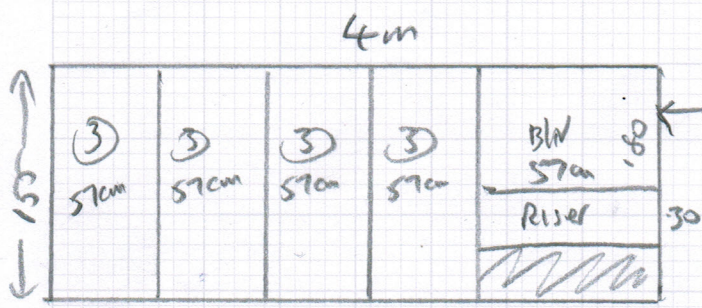

S32392  
 Mrs K HUTTON  
 13 HOWGATE ROAD  
 E SURREY  
 SM14 8NQ

Cotswold Shiplon  
 4.60 x 5m

Cotswold Rib, Shiplon  
 TREAD ONLY  
 1.55 x 4m

Riser  
 (12)  
 Bin  
 Cut to 57cm runner  
 + send for taping

(1 OF 3)

Layout

S32392

Hutton

TLC 1.14m x 0.85 (add Dr)

(3) 0.67 x 0.74

2nd LC 1.35m x 1.65

(9) 0.66 x 0.77

Blw 0.68 x 1.05

Cl Stair

new  
ulb  
ext sh (501)

Bottom Stairs

Runner

	Run	Rise
	0.20 x 0.77 ext	57cm
(12)	0.43 x 0.77 ext	57cm
Blw	0.70 x 1.15 (Tread only)	57cm

Tread only  
Fit to under nosing

(2) 0.64 x 0.77

(20R3)

S32392

Hutton

well  
also  
water (15')  
well (x3)  
(5)

New Home Trust 40  
Linton  
can ✓

(30x3)