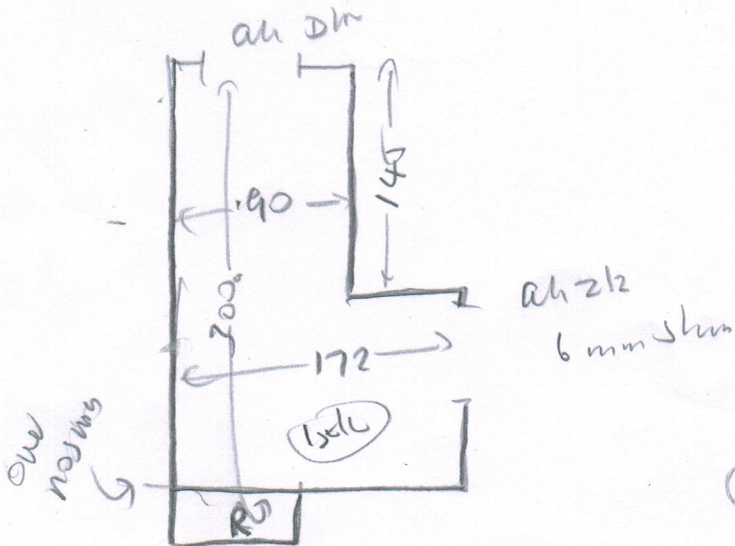

S32392  
 Mrs K HUTTON  
 13 HOWGATE ROAD  
 E SURREY  
 SM14 8NQ

Cotswold Shiplon  
 4.60 x 5m

Cotswold Rib, Shiplon  
 TREAD ONLY  
 1.55 x 4m

Riser  
 (12)  
 Bin  
 Cut to 57cm runner  
 + send for taping

(1 OF 3)

Layout

S32392

Hutton

TLC 1.14m x 0.85 (add Dr)

(3) 0.67 x 0.74

2nd LC 1.35m x 1.65

(9) 0.66 x 0.77

Blw 0.68 x 1.05

Cl Stair

new  
ulb  
ext sh (501)

Bottom Stairs

Runner

	Run	Rise
	0.20 x 0.77 ext	57cm
(12)	0.43 x 0.77 ext	57cm
Blw	0.70 x 1.15 (Tread only)	57cm

Tread only  
Fit to under nosing

(2) 0.64 x 0.77

(20R3)

S32392

Hutton

well  
also  
water (15')  
well (x3)  
(5)

New Home Trust 40  
Linton  
can ✓

(30x3)