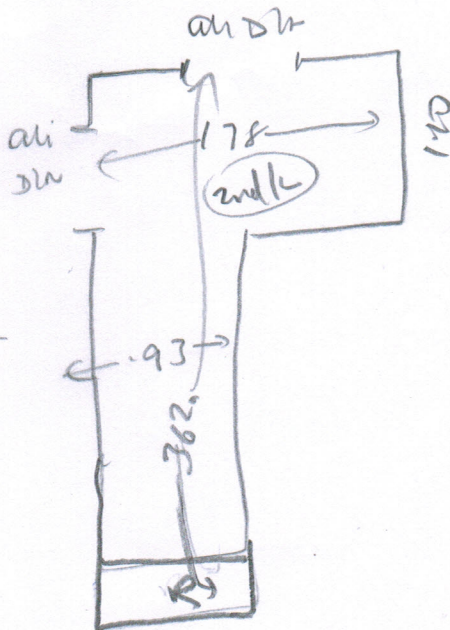

S32392  
 Mrs K HUTTON  
 13 HOWGATE ROAD  
 E SURREY  
 SM14 8NQ

Cotswold Shiplon  
 4.60 x 5m

Cotswold Rib, Shiplon  
 TREAD ONLY  
 1.55 x 4m

Riser  
 (12)  
 Bin  
 Cut to 57cm runner  
 + send for taping

(1 OF 3)

Layout

S32392

Hutton

TLC 1.14m x 0.85 (add Dr)

(3) 0.67 x 0.74

2nd LC 1.35m x 1.65

(9) 0.66 x 0.77

Blw 0.68 x 1.05

Cl Stair

new  
ulb  
ext sh (501)

Bottom Stairs

Runner

	Run	Rise
	0.20 x 0.77 ext	57cm
(12)	0.43 x 0.77 ext	57cm
Blw	0.70 x 1.15 (Tread only)	57cm

Tread only  
Fit to under nosing

(2) 0.64 x 0.77

(20R3)

S32392

Hutton

well  
also  
water (15')  
well (x3)  
(5)

New Home Trust 40  
Linton  
can ✓

(30x3)