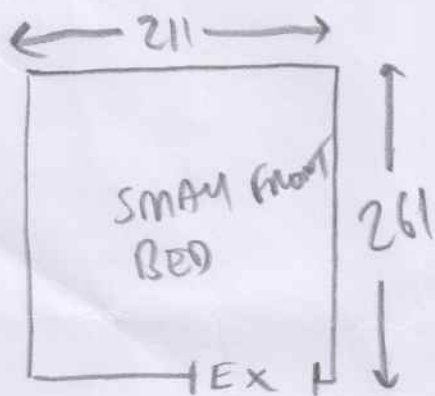

BUNK BED TO MOVE  
 2XMAN TEAM  
 3.30 x 4m

FULL WOOD PANEL  
 NO V/D  
 NO F/M

211 x 261  
 2.25 x 4m  
 19/5/21