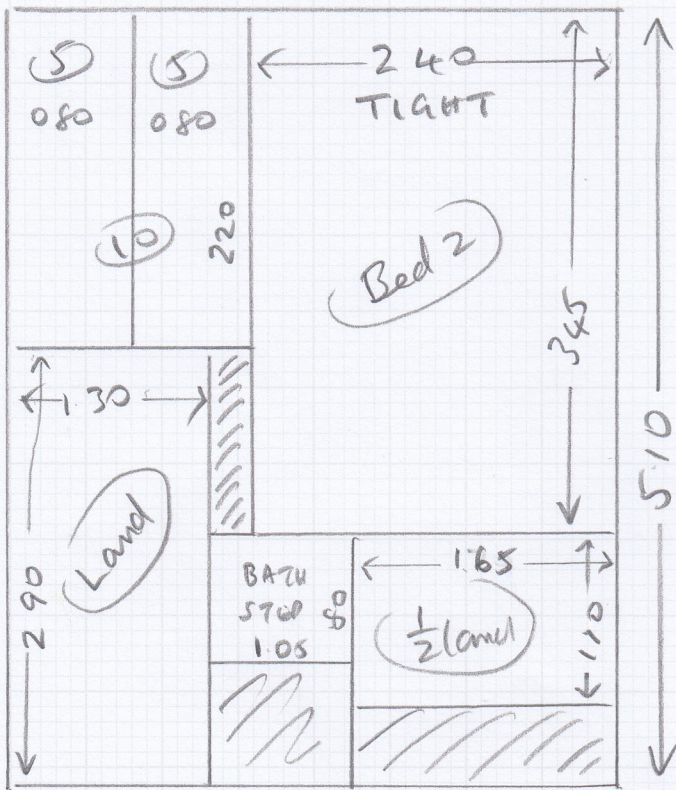

S32397

Job: Mr A Williams
 Name: 39 Queens Road
 Address: E Sheen
 SW14 8PH

Town, 112

350 x 4m

510 x 4m

(1 OR 2)