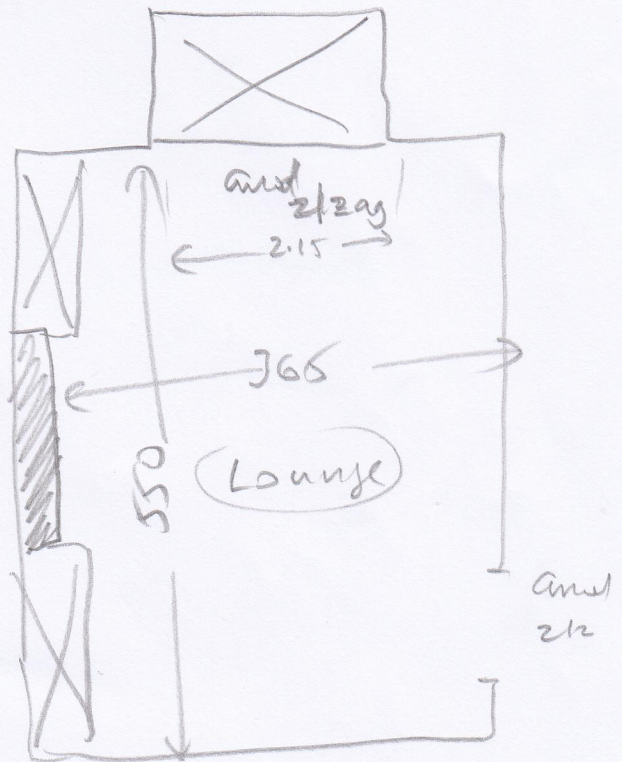

S32432  
 Mrs J. WEST  
 7 Denehurst Gardens  
 Richmond  
 TW10 5DJ

Sheet: \_\_\_\_\_ of: \_\_\_\_\_  
 Woolcard Stripe, 102  
 4.30 x 4m

East sledge

Lounge

Needs sledge  
 wood sub floor

Tralce 50, 5088  
 5.65 x 4m

Ground floor Bedroom

Durham Stripe, Camel  
 5.30 x 5m

Solid sub floor  
 East sledge

(1022)

Layout

S32432  
West

Land 1.35 or 2.75 (37 and also)

(2) 0.48 x 0.82

1/4 Land 1.12 or 2.85

(9) 0.46 x 0.83

Blk 0.60 x 1.10

Blk 0.80 x 1.65

Wood  
also  
ext str

And floor bar

520 x 240

Shel

uln

mlt x 3

ext str 20' 5' 5' 7' 10'

and 212

Wood  
also  
needs str  
mlt (see)

(2022)