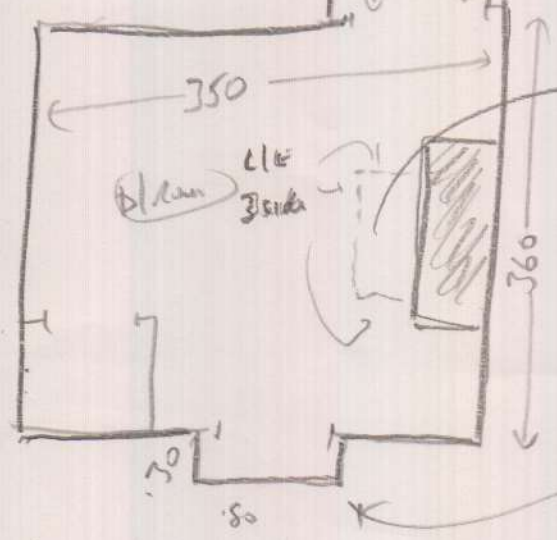

Layout

Des  
Satam

S 32451

PAWSON

10121

Parlour no  
1-30 - 2-30

FIT PLY  
EVERYWHERE  
INC. BATH ROOM

ward  
with CARPETS  
needs ply  
u ply

ward  
no also  
needs ply  
u seal edge  
VINYL

ward  
no also  
needs ply  
u ply

FIT LIE AT  
FIRE HEARTH  
3 SIDES

AN21/3 ROOFING