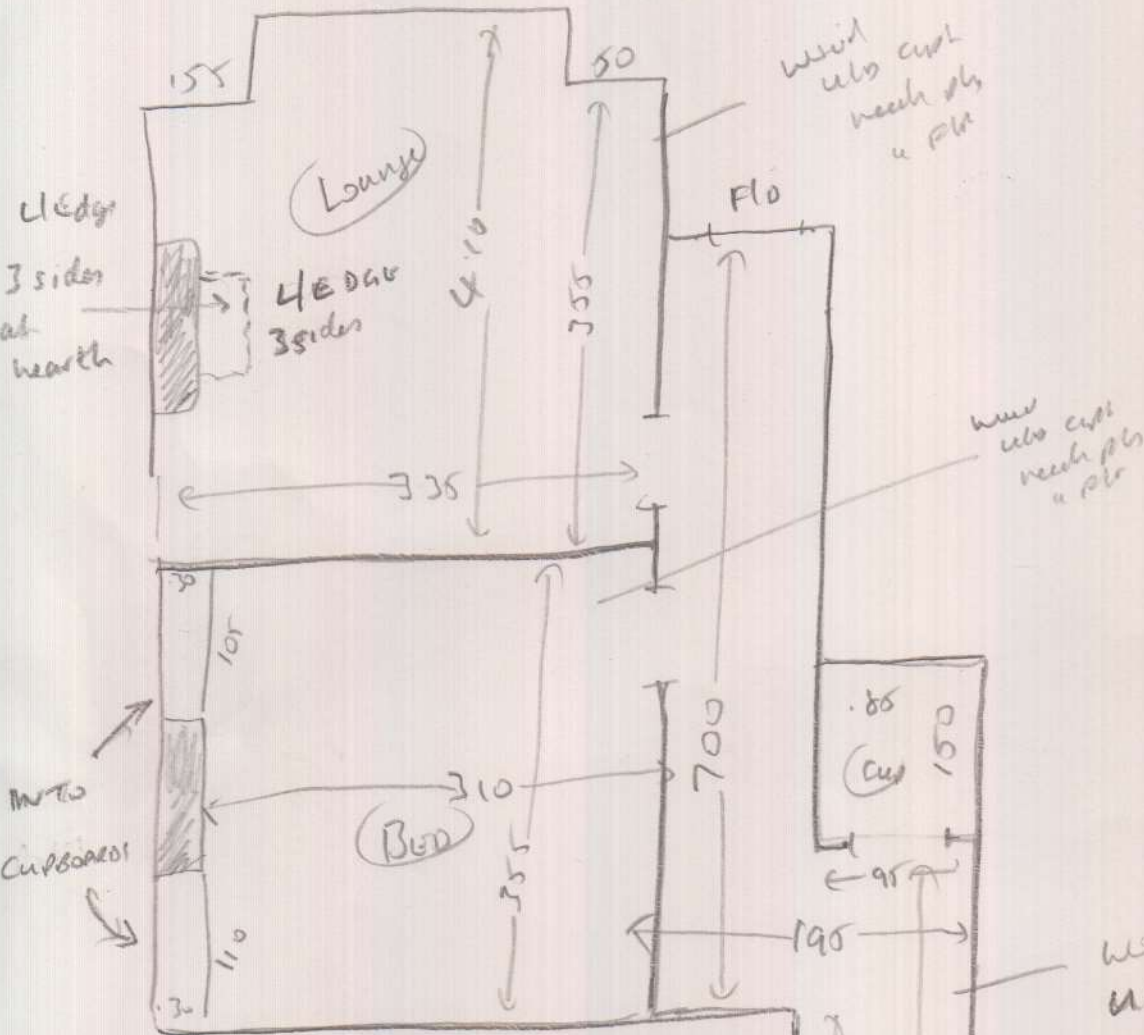

Layout

Des  
Satam

S 32451

PAWSON

10121

Parlour no  
1-30 - 2-30

FIT PLY  
EVERYWHERE  
INC. BATH ROOM

ward  
with CARPETS  
needs ply  
u ply

ward  
no also  
needs ply  
u seal edge  
VINYL

ward  
no also  
needs ply  
u ply

FIT LIE AT  
FIRE HEARTH  
3 SIDES

AN21/3 ROOFING