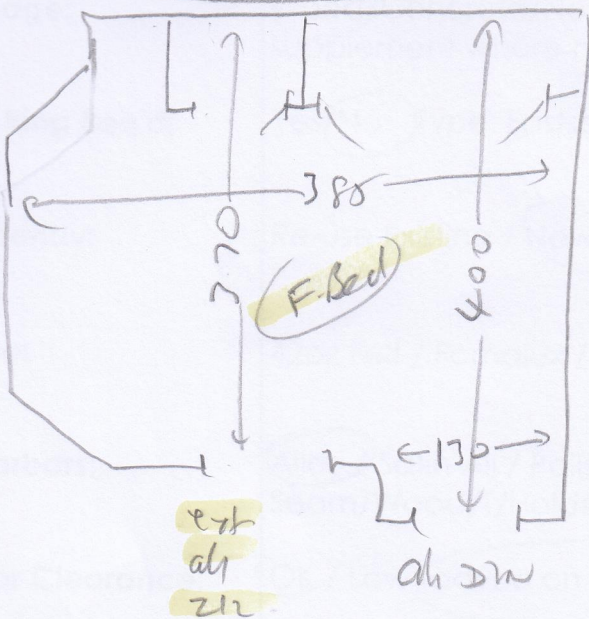

LAYOUT
NET SIZE ONLY

wood
 4/5
 ext 5/6
 MK x 2 1/2 (v. large bed)

10mm PU

3 32452

SATMAN

2161

CPT
KSLER

4-10 x 45