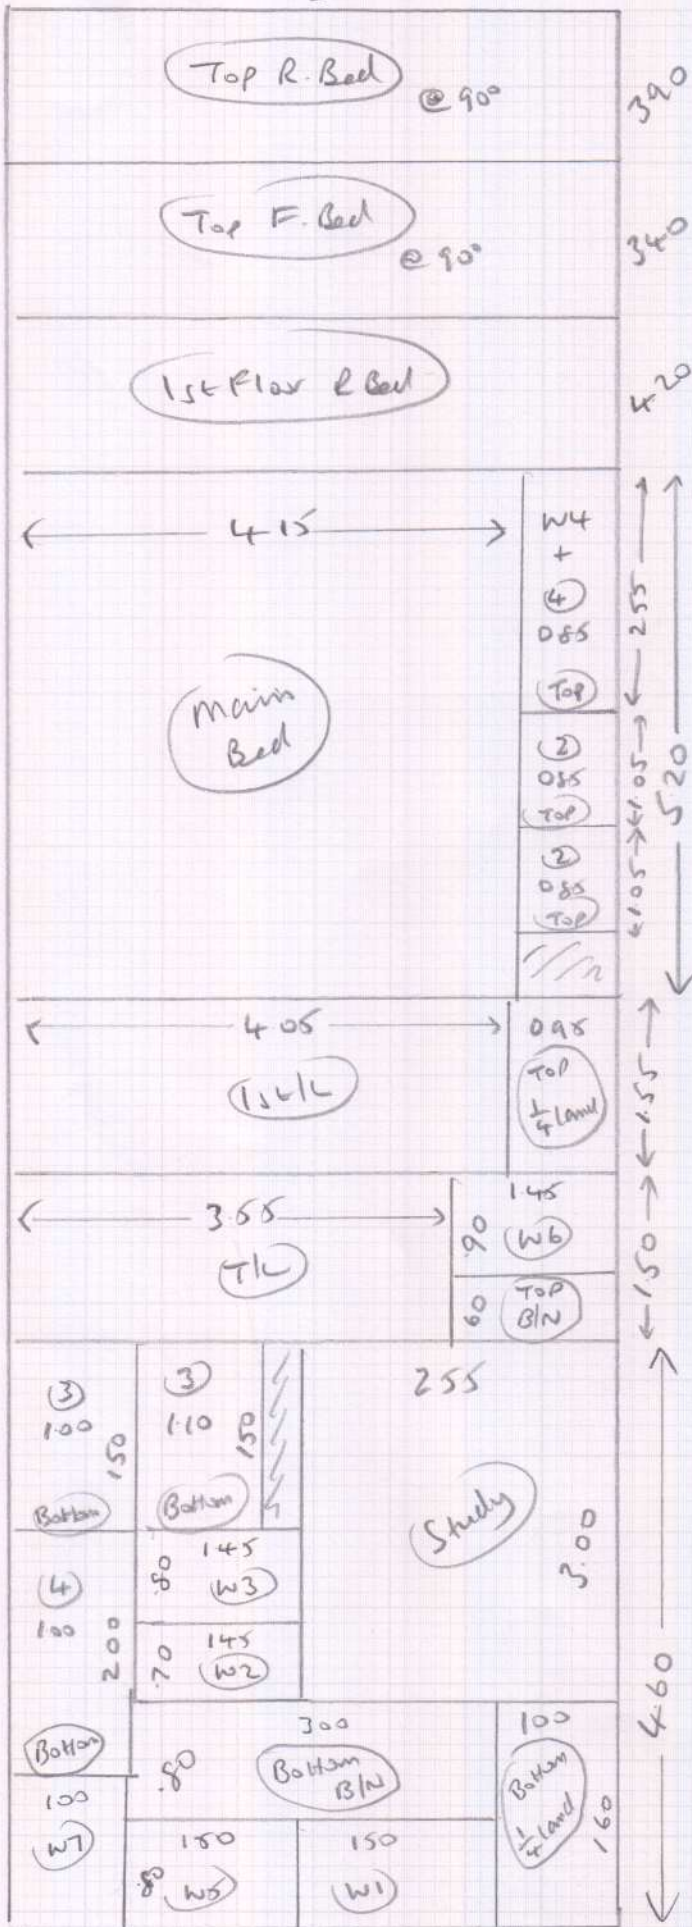

Sum

CUTS

3.90

3.40

4.20

5.20

1.55

1.50

4.60

24.38 x 5m

S32466 pet

Mrs F. McLennan

Job No:

Name: 60 Richmond Park Road

Address: E. Sheen SW14 8AL

Sheet: 1 OF 3

25.00 x 5m

YORK YOR 233

CUTS

1 OF 3

S32466  
McLennan

20F3

wood  
cls  
ext sl  
mlk (x2)

30F3