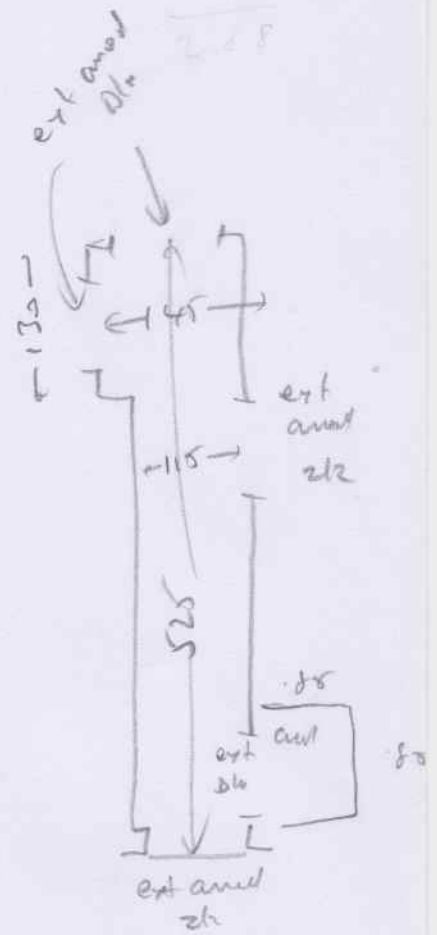

S32472

Job Mrs S. SINCLAIR

Name 14 Fairacres

Address Roehampton Lane

SW15 5LX

Nat Lay Cable, Maple

7.00 x 5m

5.60 x 5m

EXISTING W/LAY

" SLEDGE

" DARK BARS

1 or 2

Layout

S32472  
SINCE

all  
sho  
ext 5/6

exist at key  
" 0 bars