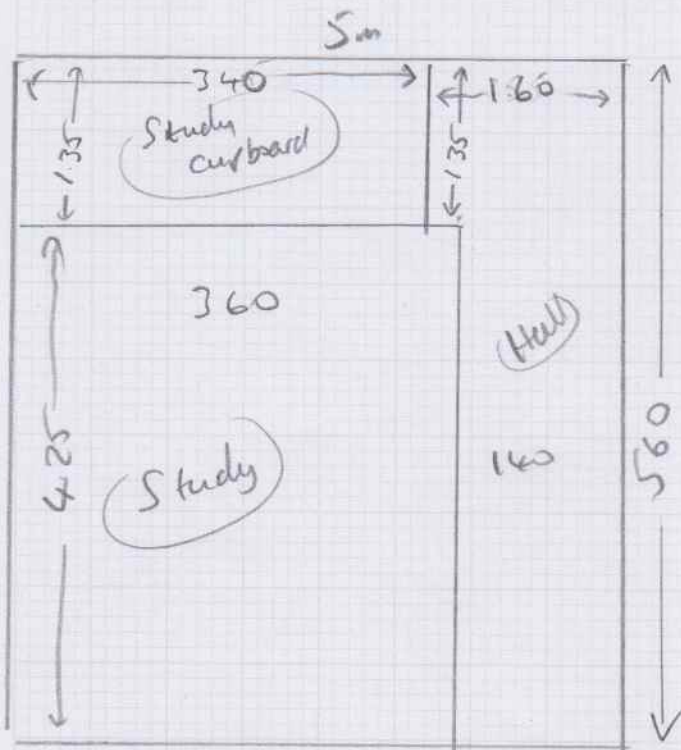

S32472

Job Mrs S. SINCLAIR

Name 14 Fairacres

Address Roehampton Lane

SW15 5LX

Nat Lay Cable, Maple

7.00 x 5m

5.60 x 5m

EXISTING W/LAY

" SLEDGE

" DARK BARS

1 or 2

Layout

S32472  
SINCE

all  
sho  
ext 5/6

exist at key  
" 0 bars