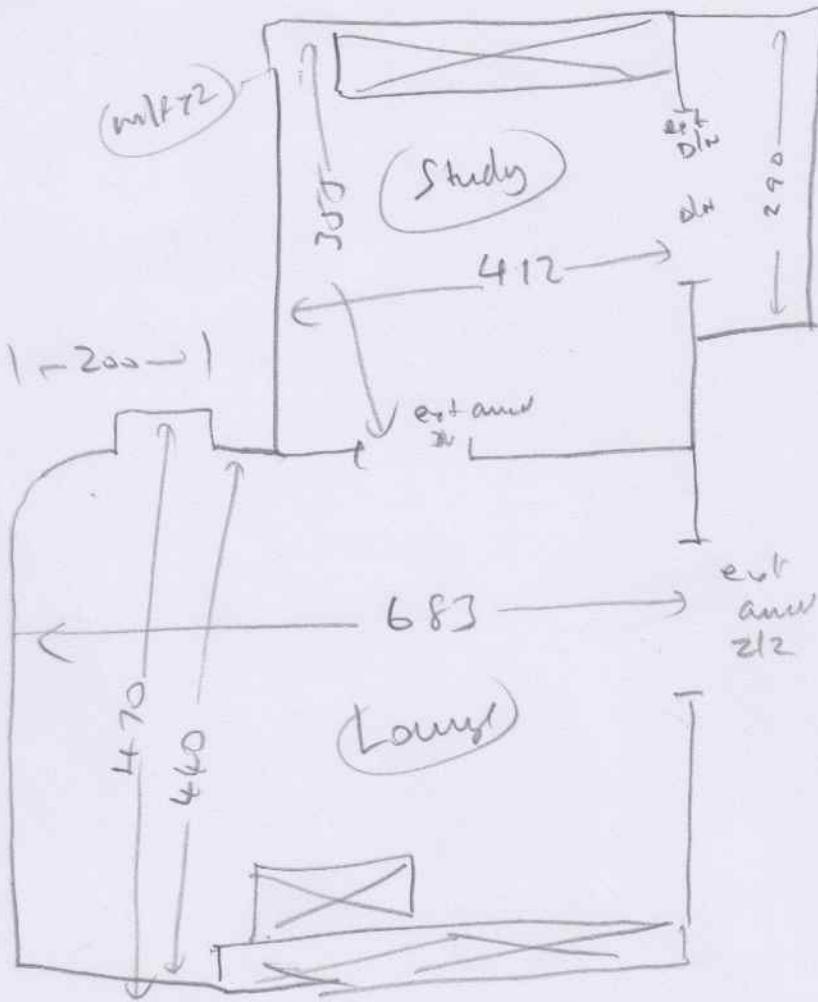

S32472

Job Mrs S. SINCLAIR

Name 14 Fairacres

Address Roehampton Lane

SW15 5LX

Nat Lay Cable, Maple

7.00 x 5m

5.60 x 5m

EXISTING W/LAY

" SLEDGE

" DARK BARS

1 or 2

Layout

S32472  
SINCE

all  
sho  
ext 5/6

exist at key  
" 0 bars