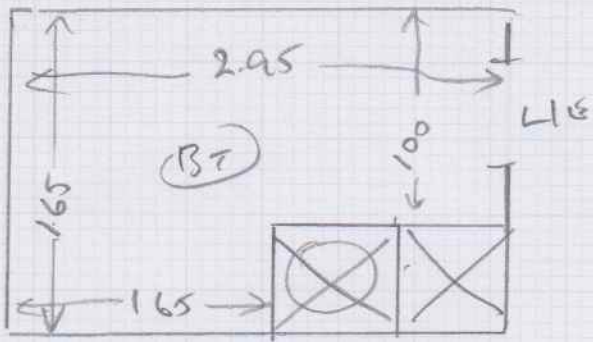

S32426

MR S. QUINN
 10 BONHEUR ROAD
 CHISWICK
 W4 1DH

Elements Design
 ELDES-23
 4.75 x 4m

Layout

UPURT/DISASE
 EXIST SLODGE

(14) 0.44 x 0.77
 Blu 0.45 x 1.15

(10) 1

Needs hardware

Seal edges

S32476

Job: MR. S. Quinn
 Name: 10 BONHEUR ROAD
 Address: CHISWICK
 W4 1DH

Secura, 2116

Riviera Touffe

1.80 x 3m

(1011)