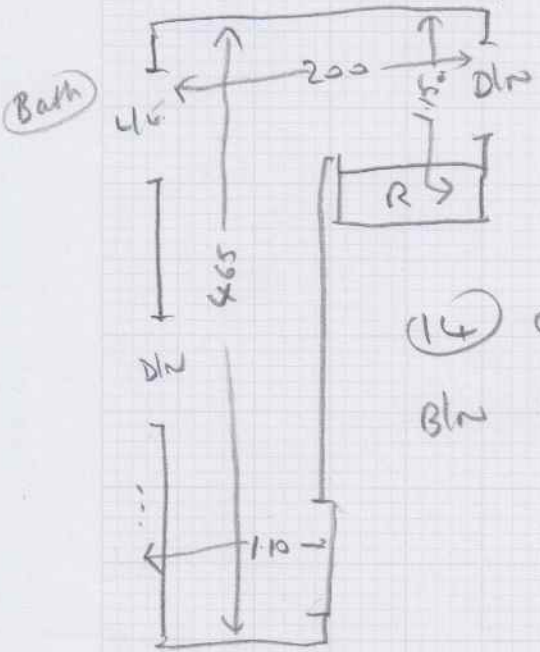

S32426

MR S. QUINN
 10 BONHEUR ROAD
 CHISWICK
 W4 1DH

Elements Design
 ELDES-23
 4.75 x 4m

Layout

UPURT/DISASE
 EXIST SLODGE

(14) 0.44 x 0.77
 Blu 0.45 x 1.15

(10) 1

Needs hardware

Seal edges

S32476

Job: MR. S. Quinn
 Name: 10 BONHEUR ROAD
 Address: CHISWICK
 W4 1DH

Secura, 2116

Riviera Touffe

1.80 x 3m

(1011)