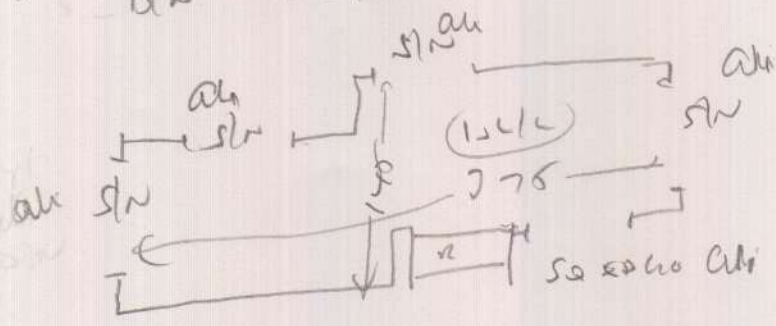

S32480

Mrs N. GEORGE
 28 Ulswater Road
 Address: Barnes
 SW13 9PN

She: Ohm Cord 1627/21
 556 x 5m

(10F2)

Layout

532480

GEORGE

↑ TOP STAIRS ↓

TLC	1.39m x 0.78	(exist TLC)
1	0.48 x 0.79	
W1	0.62m x 0.92	
W2	0.63 x 1.17	
W3	0.80 x 1.23	
W4	0.66 x 0.92	
3	0.48 x 0.88	
W5	0.63 x 1.01	
W6	0.67 x 1.20	
W7	0.78 x 1.15	
W8	0.63 x 0.83	
Blk	0.49 x 1.10	

wood
4/10 15/32
ext sledge

See customer for
Parlans permit.

1.26k
Take away exist slings +
wood covering spikes +
bet 4 aln slings +
sq edge at Bathroom door

Bottom
stairs

2	0.46 x 0.87
1/4 land	1.16m x 0.89
10	0.46 x 0.86
Blk	0.70 x 1.40