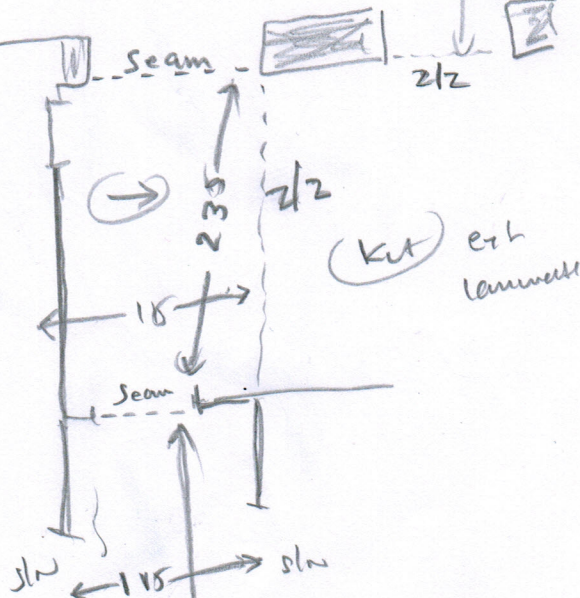

5m

130

Hall

Seam

(A)

260

130

Hall

375

1 of 2

Layout

S324f8
MS J SEMMENS

no uln
no mbr
ent sls

Wend
uln
ent sls
mbr 22
A70m

20R2