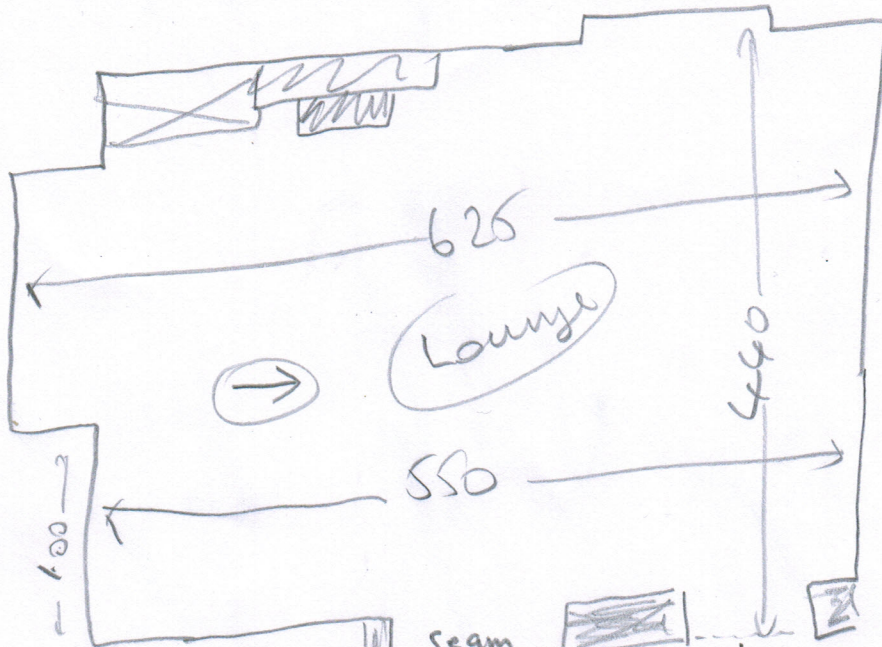

640 x 5m

2.60 x 5m

3.75 x 5m

Seam

Seam

Lounge

640

640

5m

130

Hall

Seam

(A)

260

130

Hall

(A)

5m

(B)

Seam in bay

Bedroom

110

265

(B)

375

1 of 2

Layout

S324f8
MS J SEMMENS

no uln
no mbr
ent sls

Wend
uln
ent sls
mbr 22
A70m

20R2