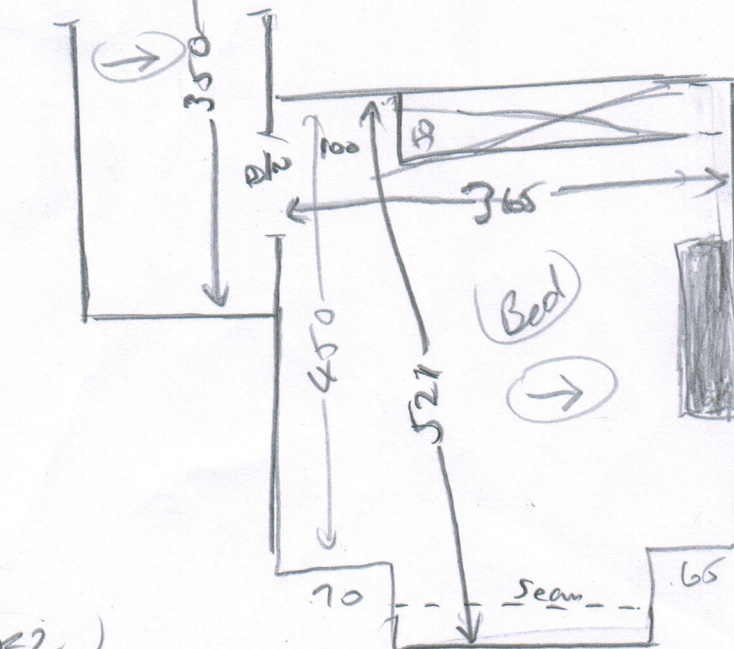

640 x 5m

2.60 x 5m

3.75 x 5m

Seam

Seam

Lounge

640

640

5m

130

Hall

Seam

(A)

260

130

Hall

(A)

5m

(B)

Seam in bay

Bedroom

110

265

(B)

375

1 of 2

Layout

S324f8
MS J SEMMENS

no uln
no mbr
ent sls

Wend
uln
ent sls
mbr 22
A70m

20R2