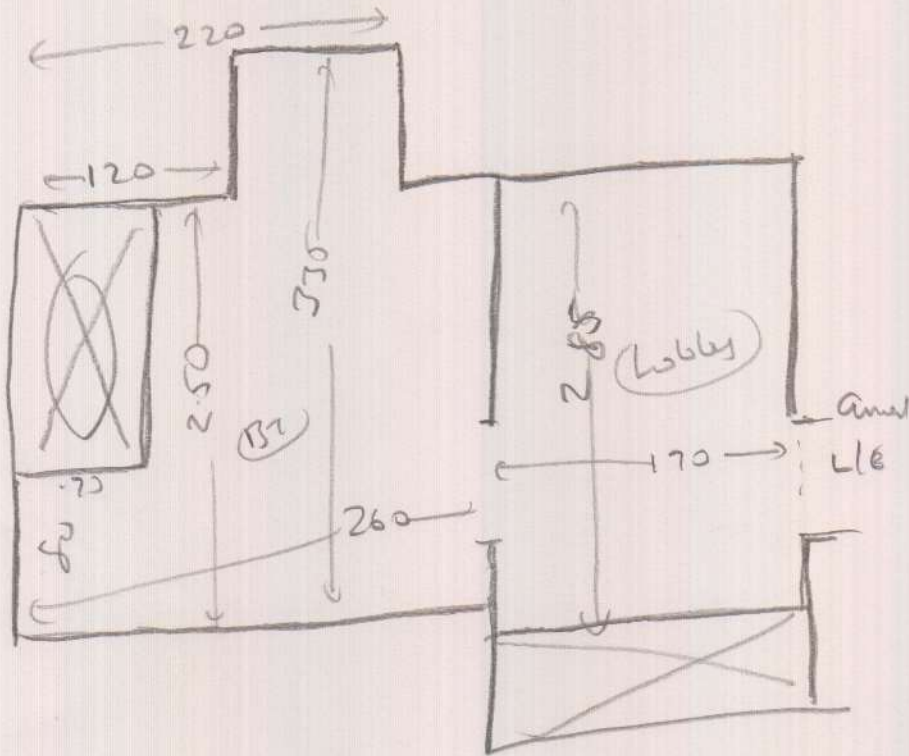

S32492

ELKINGTON

wood
 also ext lino
 + prep

Needs Ply
 " P1 Finish
 " Primer
 " Seal edges

Transform

Classic Oak 24438

Uplift + dispose of
 existing lino + prep

Needs new ply etc

(021)