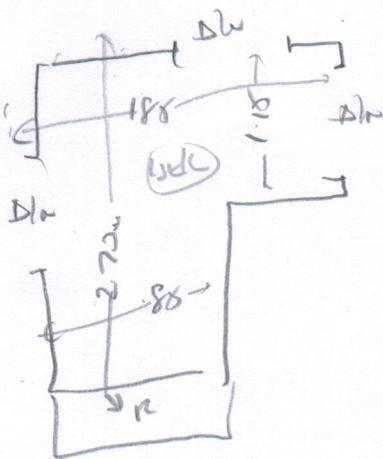

S32499 carpet

Job No:
 Name: Mrs H McGuigan
 Address: 36 Ormonde Road
 E. Sheen
 SW14 7BQ

Tel:
 UMSwater of:

Lounge 4.80 x 4m
 ← clean 4.50 x 4m
 ↙ clean 1.65 x 4m

KITCHEN
 CUPBOARD (cfr only)
 0.60 x 0.80

10mm for alloy
 for Lounge
 Floor for L1 stairs

On bottom stairs :-
 Left side stringer runs
 out. Turn side

(1 or 2)

Layout

S32499
Meguigan

- TOP STAIRS
- ② 047 x 067
 - 1/4 land 095 x 070
 - Platform 080 x 070
 - w1 064 x 088
 - w2 071 x 1.01
 - w3 068 x 070
 - ⑦ 047 x 067

- Bottom stairs
- w4 064 x 098
 - w5 077 x 1.17
 - w6 065 x 078
 - ⑩ 043 x 076

left stringer runs out Track

kit cup 080 x 040 - carpet only

LLS

had
also
extra

- ① 046 x 071
- 1/4 land 1.10 x 0.82

was
also
extra
mlr (x3)