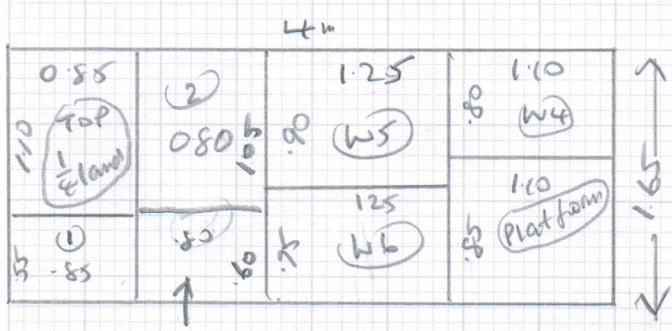

S32499 carpet

Job No:
 Name: Mrs H McGuigan
 Address: 36 Ormonde Road
 E. Sheen
 SW14 7BQ

Tel:
 UMSwater of:

Lounge 4.80 x 4m
 ← clean 4.50 x 4m
 ↙ clean 1.65 x 4m

KITCHEN
 CUPBOARD (cfr only)
 0.60 x 0.80

10mm for alloy
 for Lounge
 Floor for L1 stairs

On bottom stairs :-
 Left side stringer runs
 out. Turn side

(1 or 2)

Layout

S32499
Meguigan

- TOP STAIRS
- ② 047 x 067
 - 1/4 land 095 x 070
 - Platform 080 x 070
 - w1 064 x 088
 - w2 071 x 1.01
 - w3 068 x 070
 - ⑦ 047 x 067

- Bottom stairs
- w4 064 x 098
 - w5 077 x 1.17
 - w6 065 x 078
 - ⑩ 043 x 076

left stringer runs out Track

kit cup 080 x 040 - carpet only

LLS

had
also
extra

- ① 046 x 071
- 1/4 land 1.10 x 0.82

was
also
extra
mlr (x3)