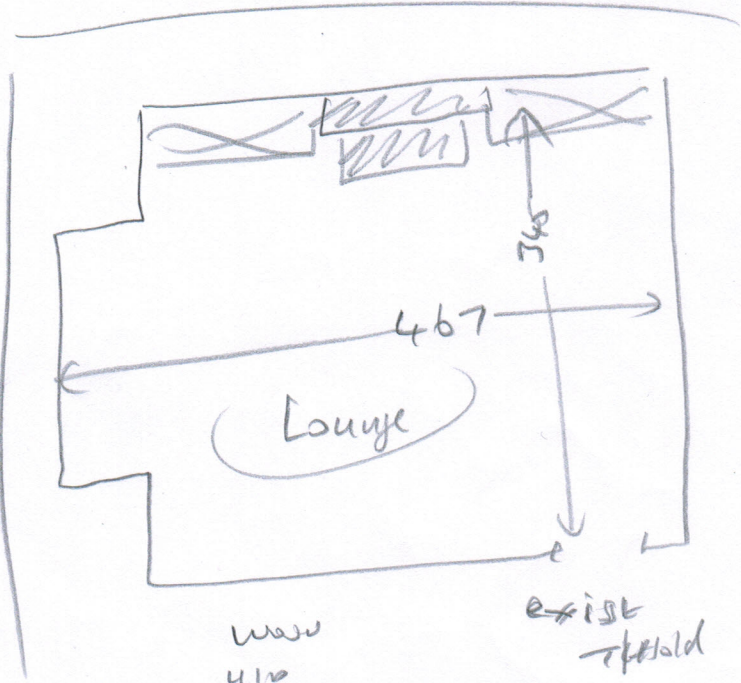

10mm for alloy
 for Lounge
 Floor for L1 stairs

On bottom stairs :-
 Left side stringer runs
 out. Turn side

(1 or 2)

Layout

S32499
Meguigan

- TOP STAIRS
- ② 047 x 067
 - 1/4 land 095 x 070
 - Platform 080 x 070
 - w1 064 x 088
 - w2 071 x 1.01
 - w3 068 x 070
 - ⑦ 047 x 067

- Bottom stairs
- w4 064 x 098
 - w5 077 x 1.17
 - w6 065 x 078
 - ⑩ 043 x 076

left stringer runs out Track

kit cup 080 x 040 - carpet only

LLS

had
also
extra

- ① 046 x 071
- 1/4 land 1.10 x 0.82

was
also
extra
mlr (x3)