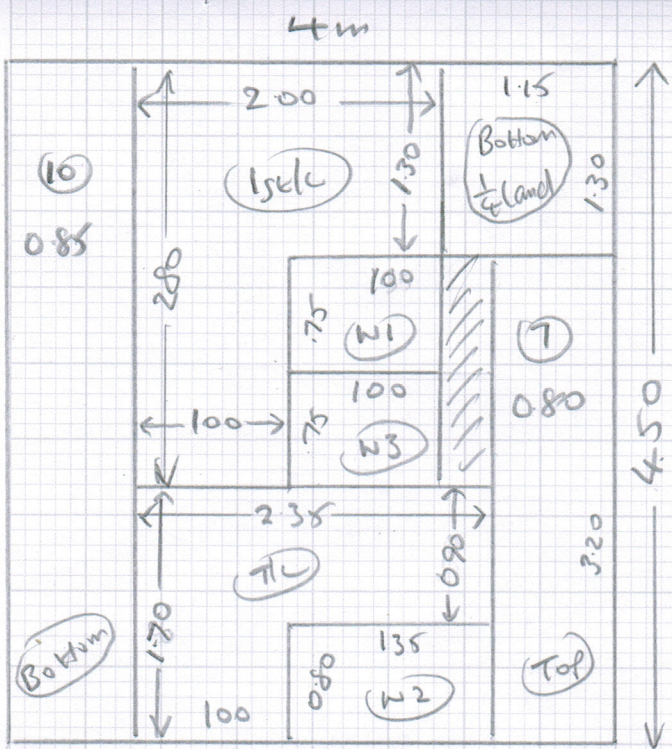

S32499 carpet

Job No:
 Name: Mrs H McGuigan
 Address: 36 Ormonde Road
 E. Sheen
 SW14 7BQ

Tel:
 UMSwater of:

Lounge 4.80 x 4m
 ← clean 4.50 x 4m
 ↙ clean 1.65 x 4m

KITCHEN
 CUPBOARD (cfr only)
 0.60 x 0.80

10mm for alloy
 for Lounge
 Floor for L1 stairs

On bottom stairs :-
 Left side stringer runs
 out. Turn side

(1 or 2)

Layout

S32499
Meguigan

- TOP STAIRS
- ② 047 x 067
 - 1/4 land 095 x 070
 - Platform 080 x 070
 - w1 064 x 088
 - w2 071 x 1.01
 - w3 068 x 070
 - ⑦ 047 x 067

- Bottom stairs
- w4 064 x 098
 - w5 077 x 1.17
 - w6 065 x 078
 - ⑩ 043 x 076

left stringer runs out Track

kit cup 080 x 040 - carpet only

LLS

had
also
extra

- ① 046 x 071
- 1/4 land 1.10 x 0.82

was
also
extra
mlr (x3)