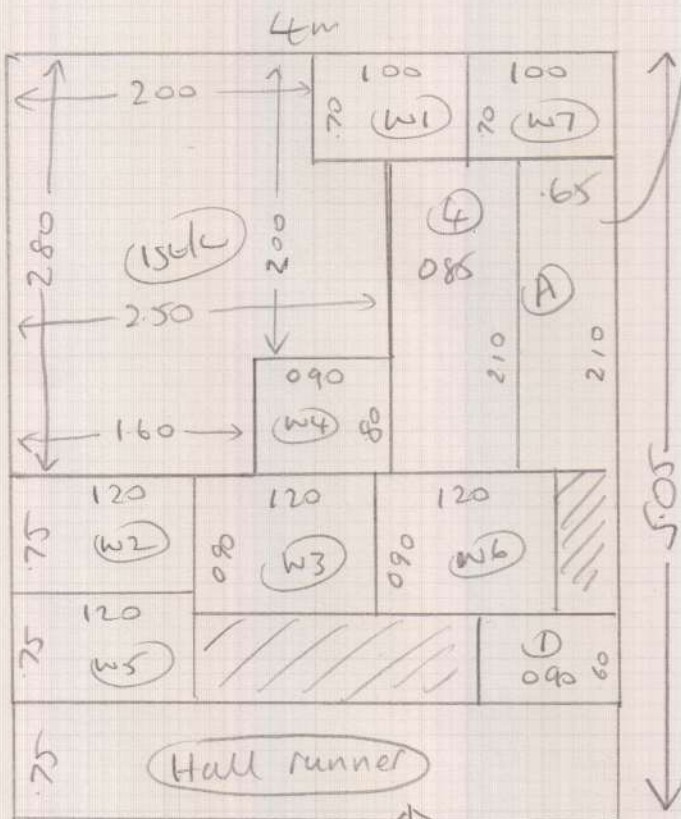

S32805

Mrs S. De Grey Homer
 Name 2A Fitzgerald Road
 Address Mortlake
 SW14 8HA

Sudbury 42
 634/36
 slate

4.80 x 4m
 5.05 x 4m

Hall runner
 cut to 65cm x 4m +
 send for taping

(1012)

Layout

S 325 05
De Grey Home

Hall
g
Also Lay out
Hall rug + utility.

TOP STAIRS

- ① 049 x 0.79
- W1 060 x 0.90
- W2 066 x 1.12
- W3 078 x 1.05
- W4 063 x 0.79
- W5 065 x 1.05
- W6 079 x 1.09
- W7 060 x 0.77
- ④ 048 x 0.72

an
need
no wls
needs slg

20x2