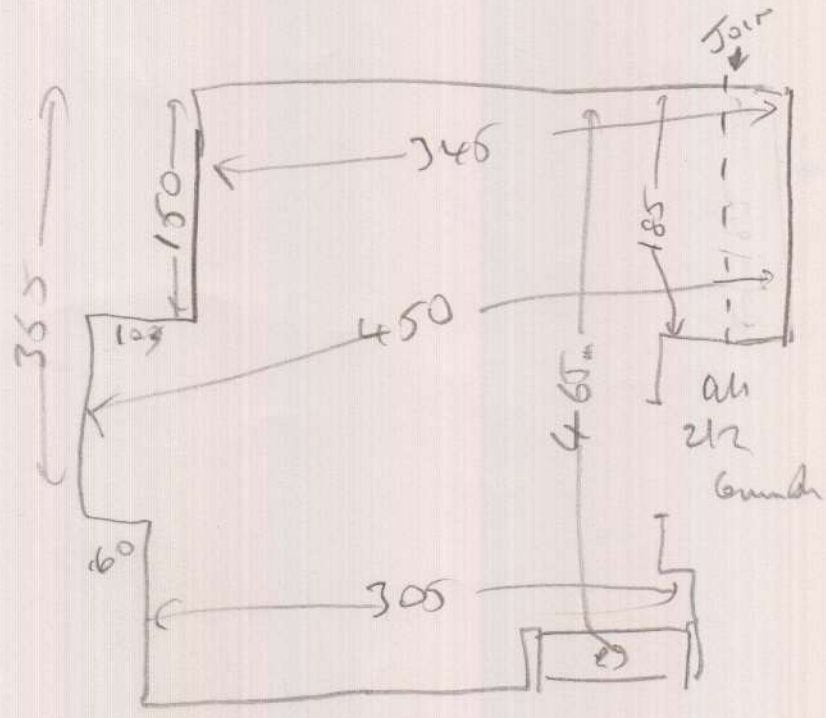

S32805

Mrs S. De Grey Homer
 Name 2A Fitzgerald Road
 Address Mortlake
 SW14 8HA

Sudbury 42
 634/36
 slate

4.80 x 4m
 5.05 x 4m

Hall runner
 cut to 65cm x 4m +
 send for taping

(1012)

Layout

S 325 05
De Grey Home

Hall
g
Also Lay out
Hall rug + utility.

TOP STAIRS

- ① 049 x 0.79
- W1 060 x 0.90
- W2 066 x 1.12
- W3 078 x 1.05
- W4 063 x 0.79
- W5 065 x 1.05
- W6 079 x 1.09
- W7 060 x 0.77
- ④ 048 x 0.72

an
need
no wls
needs slg

20x2