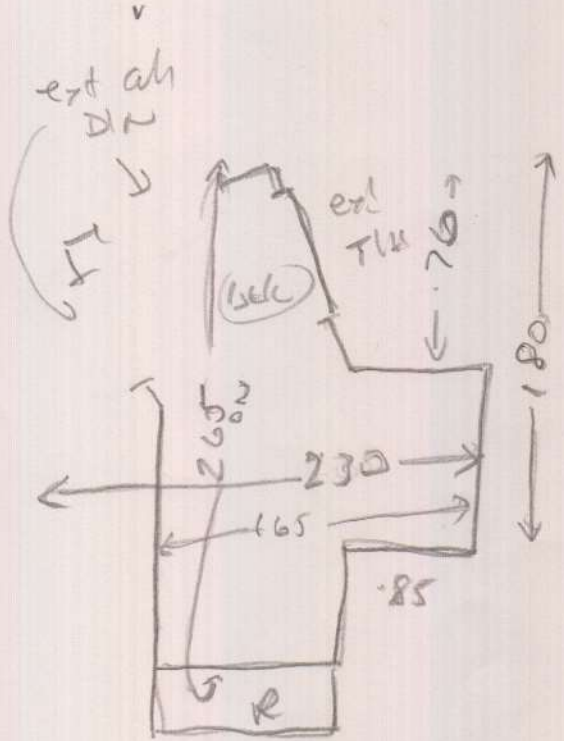

S32805

Mrs S. De Grey Homer
 Name 2A Fitzgerald Road
 Address Mortlake
 SW14 8HA

Sudbury 42
 634/36
 slate

4.80 x 4m
 5.05 x 4m

Hall runner
 cut to 65cm x 4m +
 send for taping

(1012)

Layout

S 325 05
De Grey Home

Hall
g
Also Lay out
Hall rug + utility.

TOP STAIRS

- ① 049 x 0.79
- W1 060 x 0.90
- W2 066 x 1.12
- W3 078 x 1.05
- W4 063 x 0.79
- W5 065 x 1.05
- W6 079 x 1.09
- W7 060 x 0.77
- ④ 048 x 0.72

an
need
no wls
needs slg

20x2