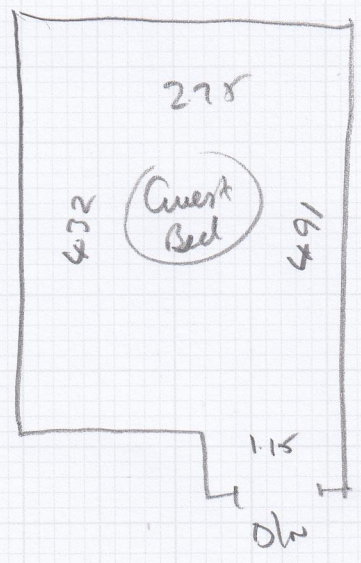

S32515

Mrs S Buckland  
 10 Berwyn Road  
 Richmond  
 TW10 5BS

Swings of 104

← Guest Bed 5.05 x 4m  
 Study 2.85 x 4m

This piece 5.05 x 1.15  
 bring to Sheen shop, needed  
 for future use

Layout

Both empty rooms