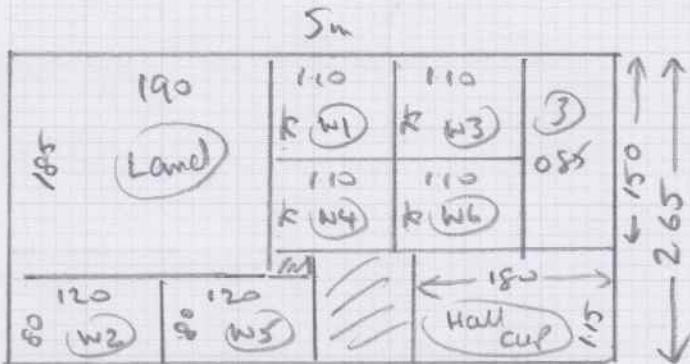

Layout

S32524

Ms Hughes - Scholes

IF POSSIBLE  
FR 212

FR HOLD

wood  
uly  
ext sh  
no mlf

FRAME  
BED -  
H/B/ROD - TO  
BE ASSEMBLED  
BY CUSTOMER

- (3) 0477071
- W1 0677086
- W2 0717106
- W3 0677078
- W4 0647090
- W5 0727105
- W6 0677072

SW15 2LW

Sheet

of

York. 221

and Floor Bed 3.10 x 5m

1st Floor Bed 2.80 x 5m

c/plan 2.50 x 5m

c/plan 2.65 x 5m