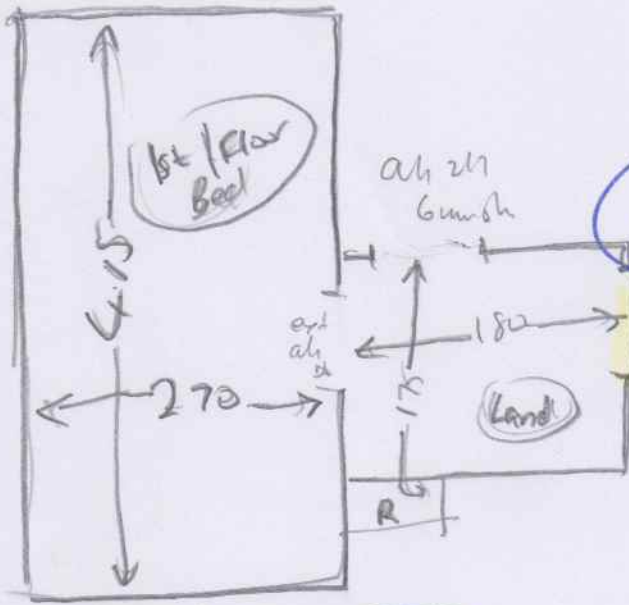

Layout

S32524

Ms Hughes - Scholes

IF POSSIBLE  
FR 212

FR HOLD

wood  
uly  
ext sh  
no mlf

FRAME  
BED -  
H/B/ROD - TO  
BE ASSEMBLED  
BY CUSTOMER

- (3) 0477071
- W1 0677086
- W2 0717106
- W3 0677078
- W4 0647090
- W5 0727105
- W6 0677072

wood  
uly  
ext sh  
mlf x 1 1/2

wood  
uly  
ext sh

Satin ali D/scr

- (4) 0477071

S32524

Mrs F. Hughes Scholes

18c Winthorpe Road

Putney

SW15 2LW

Sheet

of

York. 221

and Floor Bed 3.10 x 5m

1st Floor Bed 2.80 x 5m

c/plan 2.50 x 5m

c/plan 2.65 x 5m