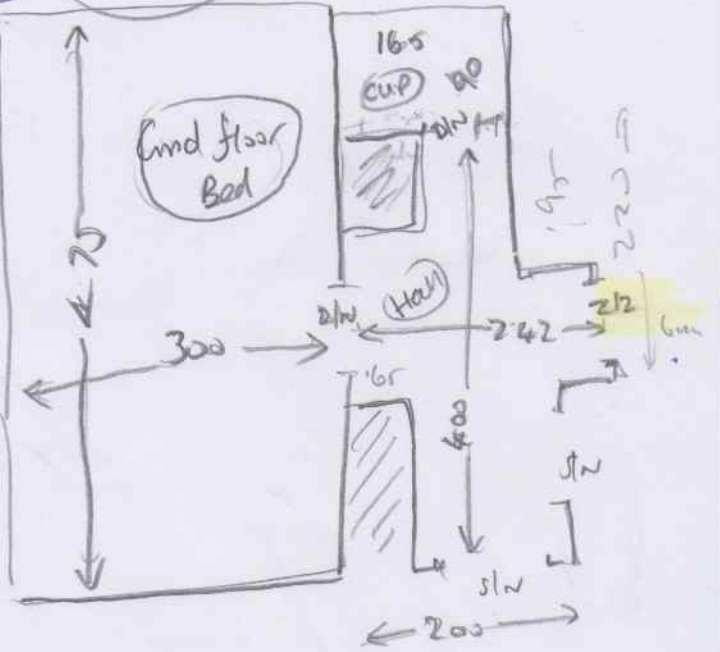

Layout

S32524

Ms Hughes - Scholes

IF POSSIBLE  
FR 212

FR HOLD

wood  
uly  
ext sh  
no mlf

FRAME  
BED -  
H/B/ROD - TO  
BE ASSEMBLED  
BY CUSTOMER

- (3) 0477071
- W1 0677086
- W2 0717106
- W3 0677078
- W4 0647090
- W5 0727105
- W6 0677072

wood  
uly  
ext sh  
mlf x 1 1/2

wood  
uly  
ext sh

Satin ali D/scr

- (4) 0477071

S32524

Mrs F. Hughes Scholes

18c Winthorpe Road

Putney

SW15 2LW

Sheet

of

York. 221

and Floor Bed 3.10 x 5m

1st Floor Bed 2.80 x 5m

c/plan 2.50 x 5m

c/plan 2.65 x 5m