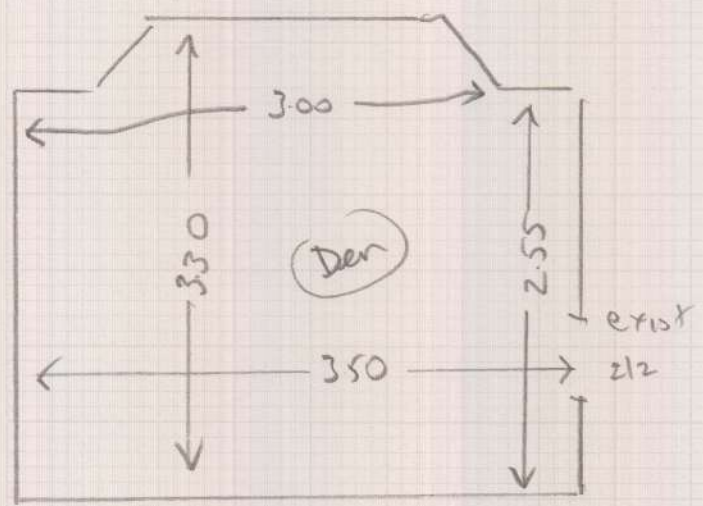

532540

Job: MRS K. GRANT
 Name: 1 Glendavon Road
 Address: Putney
 SW15 1JS

Sheet of: Mississippi WS100
 Blue/Gold

370 x 4m

Cut MAT 1.00m x 0.74m
 + send for whipping in
 light brown colour in carpet

DELIVER WHIPPED MAT
 TO CUSTOMER

Layout

existing sledge

(1 of 1)

Part 2 of job