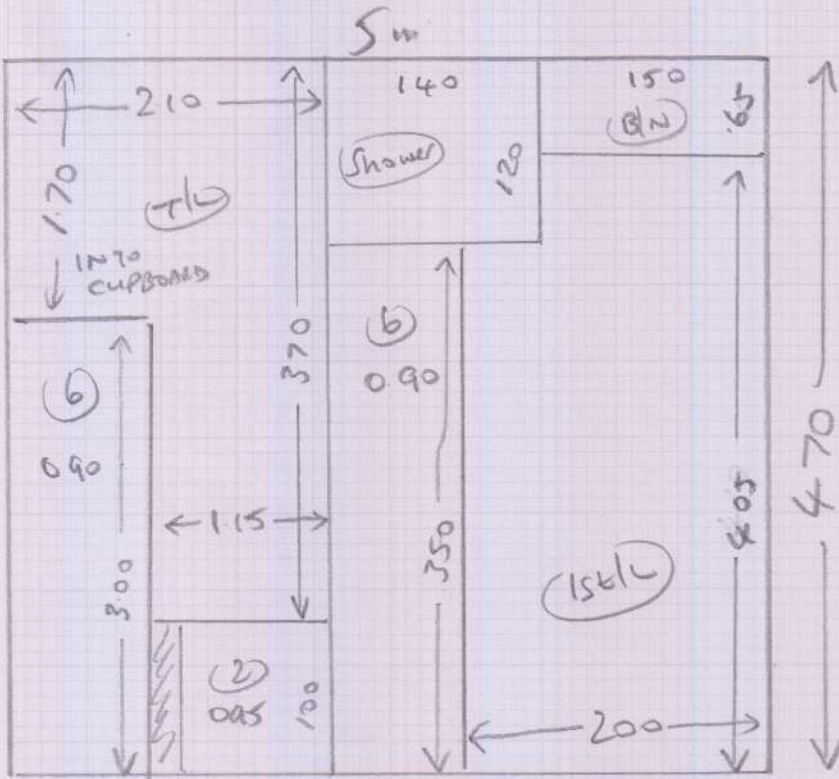

10FZ

SJ2556

Mrs A Postinger  
11 Howgate Road  
E. Sheen  
SW14 8NQ

Tel:  
She: London Twist 50  
Riv 503

470 x 5m

1 of 2

Layout

S32556  
 Partinger  
 2 of 2

wood  
 wood  
 est sls (show needs)  
 sledge

① 043 x 081

NOTE  
 ON TL but straps along  
 both sides of bannisters

⑫ 043 x 079

Blr 055 x 1.10

2022