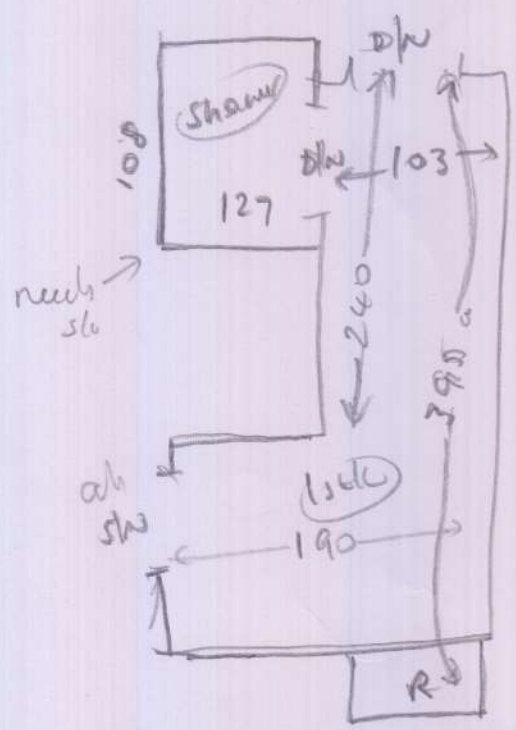

10FZ

SJ2556

Mrs A Postinger  
11 Howgate Road  
E. Sheen  
SW14 8NQ

Tel:  
She: London Twist 50  
Riv 503

470 x 5m

1 of 2

Layout

S32556  
 Partinger  
 2 of 2

wood  
 wood  
 est sls (show needs)  
 sledge

① 043 x 081

NOTE  
 ON TL but straps along  
 both sides of bannisters

⑫ 043 x 079

Blr 055 x 1.10

2022