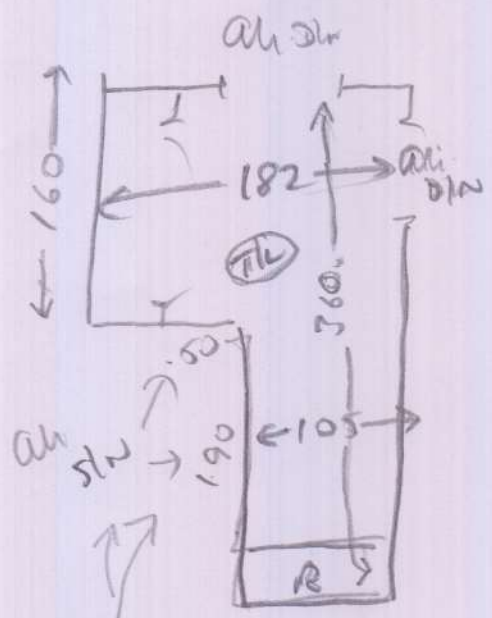

10FZ

SJ2556

Mrs A Postinger  
11 Howgate Road  
E. Sheen  
SW14 8NQ

Tel:  
She: London Twist 50  
Riv 503

470 x 5m

1 of 2

Layout

S32556  
 Partinger  
 2 of 2

wood  
 wood  
 est sls (show needs)  
 sledge

① 043 x 081

NOTE  
 ON TL but straps along  
 both sides of bannisters

⑫ 043 x 079

Blr 055 x 1.10

2022