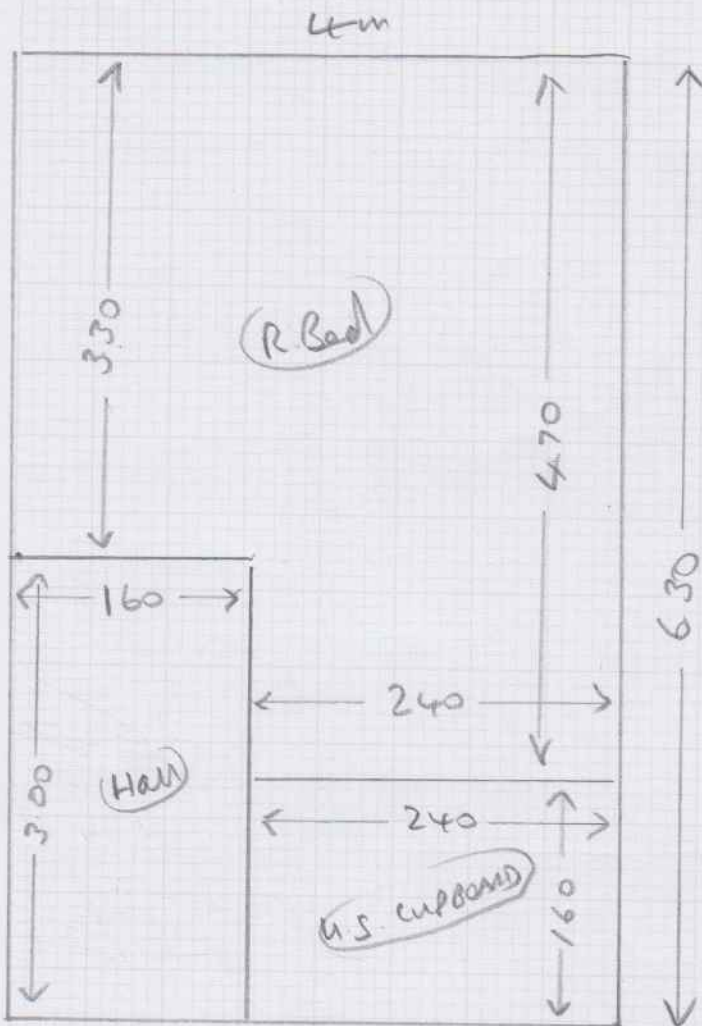

INC HALL

(4m)

S32562

MS A. DOUGLAS
5 Connaught Avenue
E Sheen
SW14 7RH

- Lounge 7.25 x 4m
- F Bed 3.50 x 4m
- Cupboard 6.30 x 4m

(1002)

Layout

SJ2562

DOUGLAS

Wood
uls
ext slr
no mlp

Wood
uls
ext slr
no mlp

2022