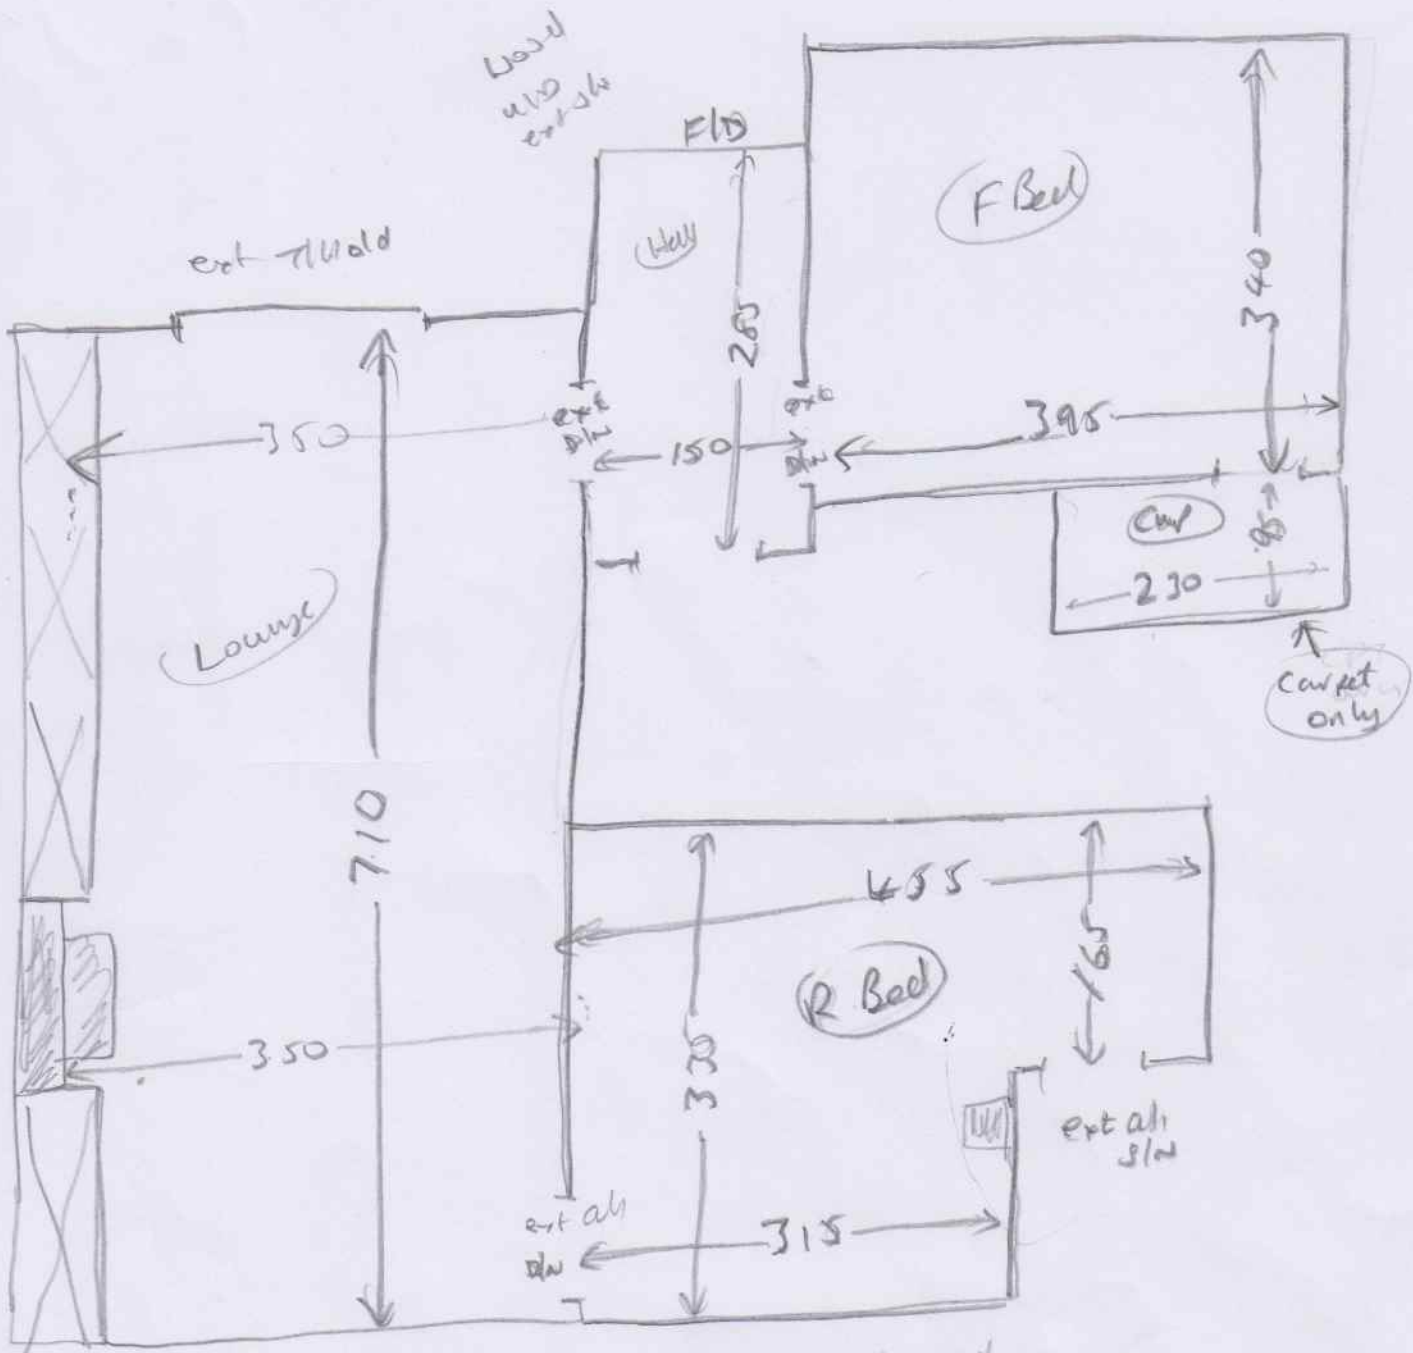

INC HALL

(4m)

S32562

MS A. DOUGLAS
5 Connaught Avenue
E Sheen
SW14 7RH

- Lounge 7.25 x 4m
- F Bed 3.50 x 4m
- Cupboard 6.30 x 4m

(1002)

Layout

SJ2562

DOUGLAS

Wood
uls
ext slr
no mlp

Wood
uls
ext slr
no mlp

2022