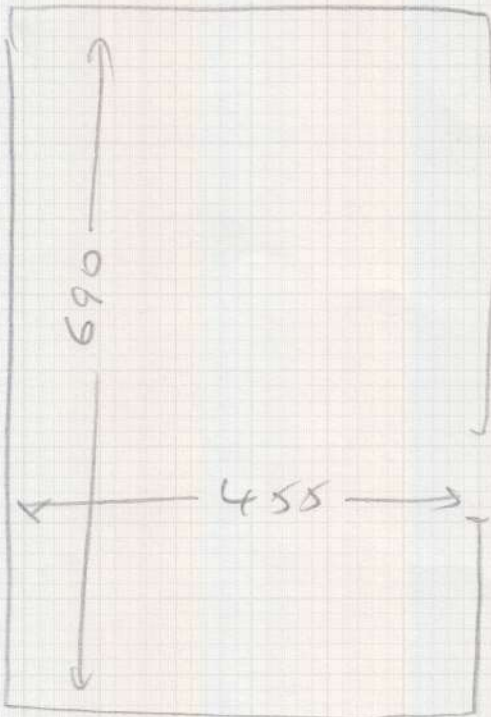

Games Room

690 x 455

Solid
no cuts
needs stick sledge
" Tile Lip

TILE
LIP

S32565

Job: Mr A Pisker

Name: 21 Fife Road

Address: E Sharn

SW14 7BJ

Sheet: 7.05 x 5m

Trammie Tones

TT 691

also 2 flights of stairs

33 windows

Template on site

all to be same size as existing windows

Send for taping

(TOP 1)