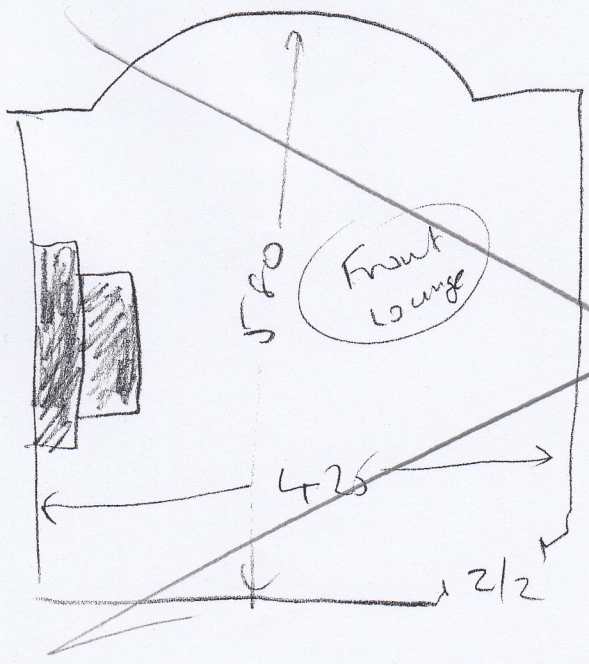

532566

Pollock

U OF C

Nov 218

Wood
no u/b
needs to
work 73

5.90 x 5.00m

PHONE

UB4

20 MIN

ARM

* 07831

Wood

no u/b

no u/b

Needs to

342000

ISSUE

4.75 x 5m

TANA (COSTER)

07956 / 258850