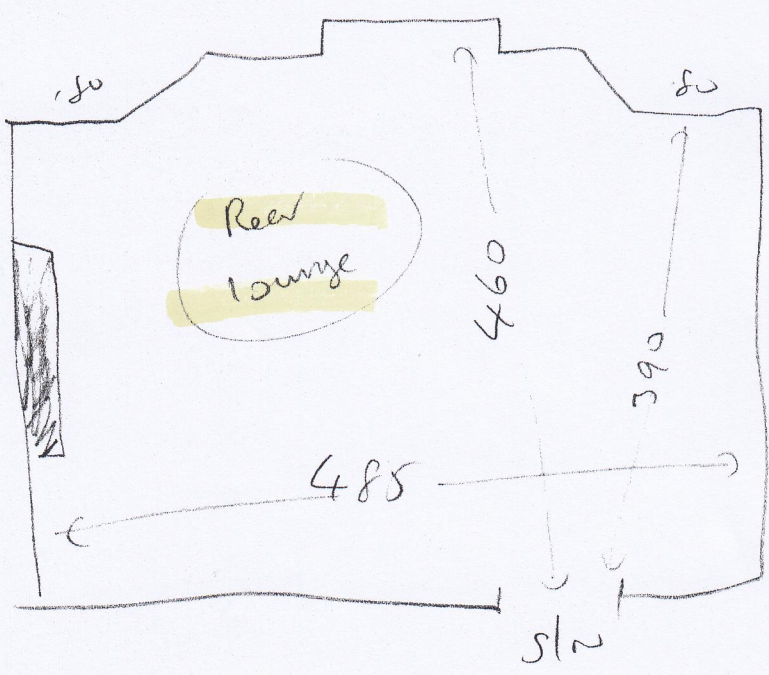

532566

Pollock

U OF C

Nov 218

Wood
no u/b
needs to
work 73

5.90 x 5.00m

PHONE

UB4

20 MIN

ARM

* 07831

Wood

no u/b

no u/b

Needs to

342000

ISSUE

4.75 x 5m

TANA (COSTER)

07956 / 258850