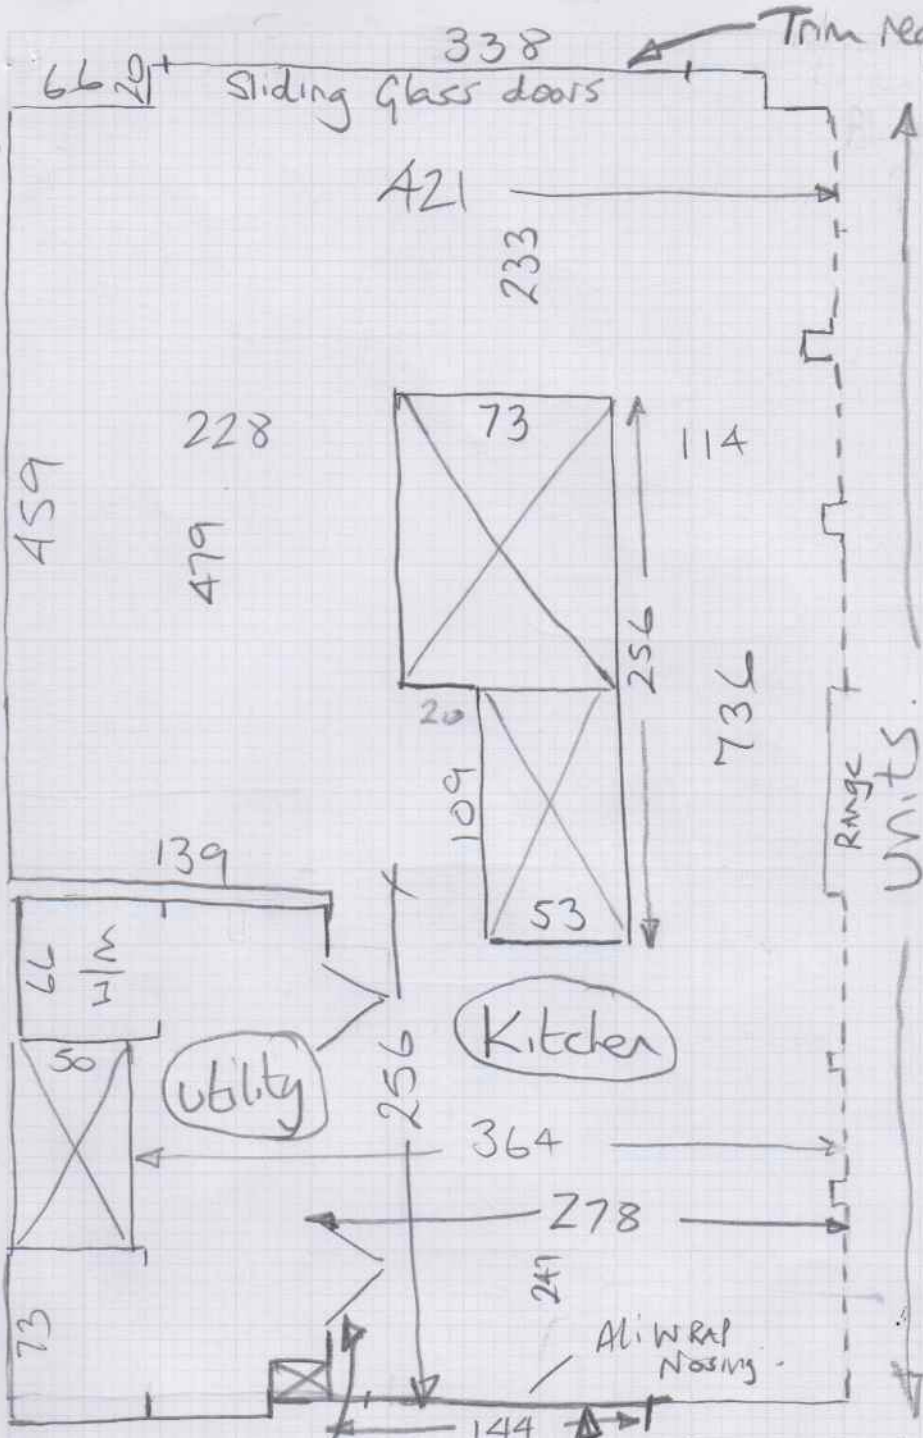

(3 x relos x windows over)

Job No: S32578
 Name: Hargest
 Address:
 Tel:
 Sheet: of:

Ply floor with
 1/2 floor heating

Must use HT
 Adh if Dlyback

Fit LVT to nosing front
 Chamed to be Black

No skirtings or
 Plinths fitted as
 yet.

Fit Ali Wrap Nosing
65mm WPC overlap
in Black finish.

Kitchen

532578
Hargest

Hall
to have
Amtico
by others

Premier
Ali. Trampoline
Reducer (Size TBC)

T/Lounge
831

Ply floor
No u/floor
Heating in
this year

No skintings
fitted as yet