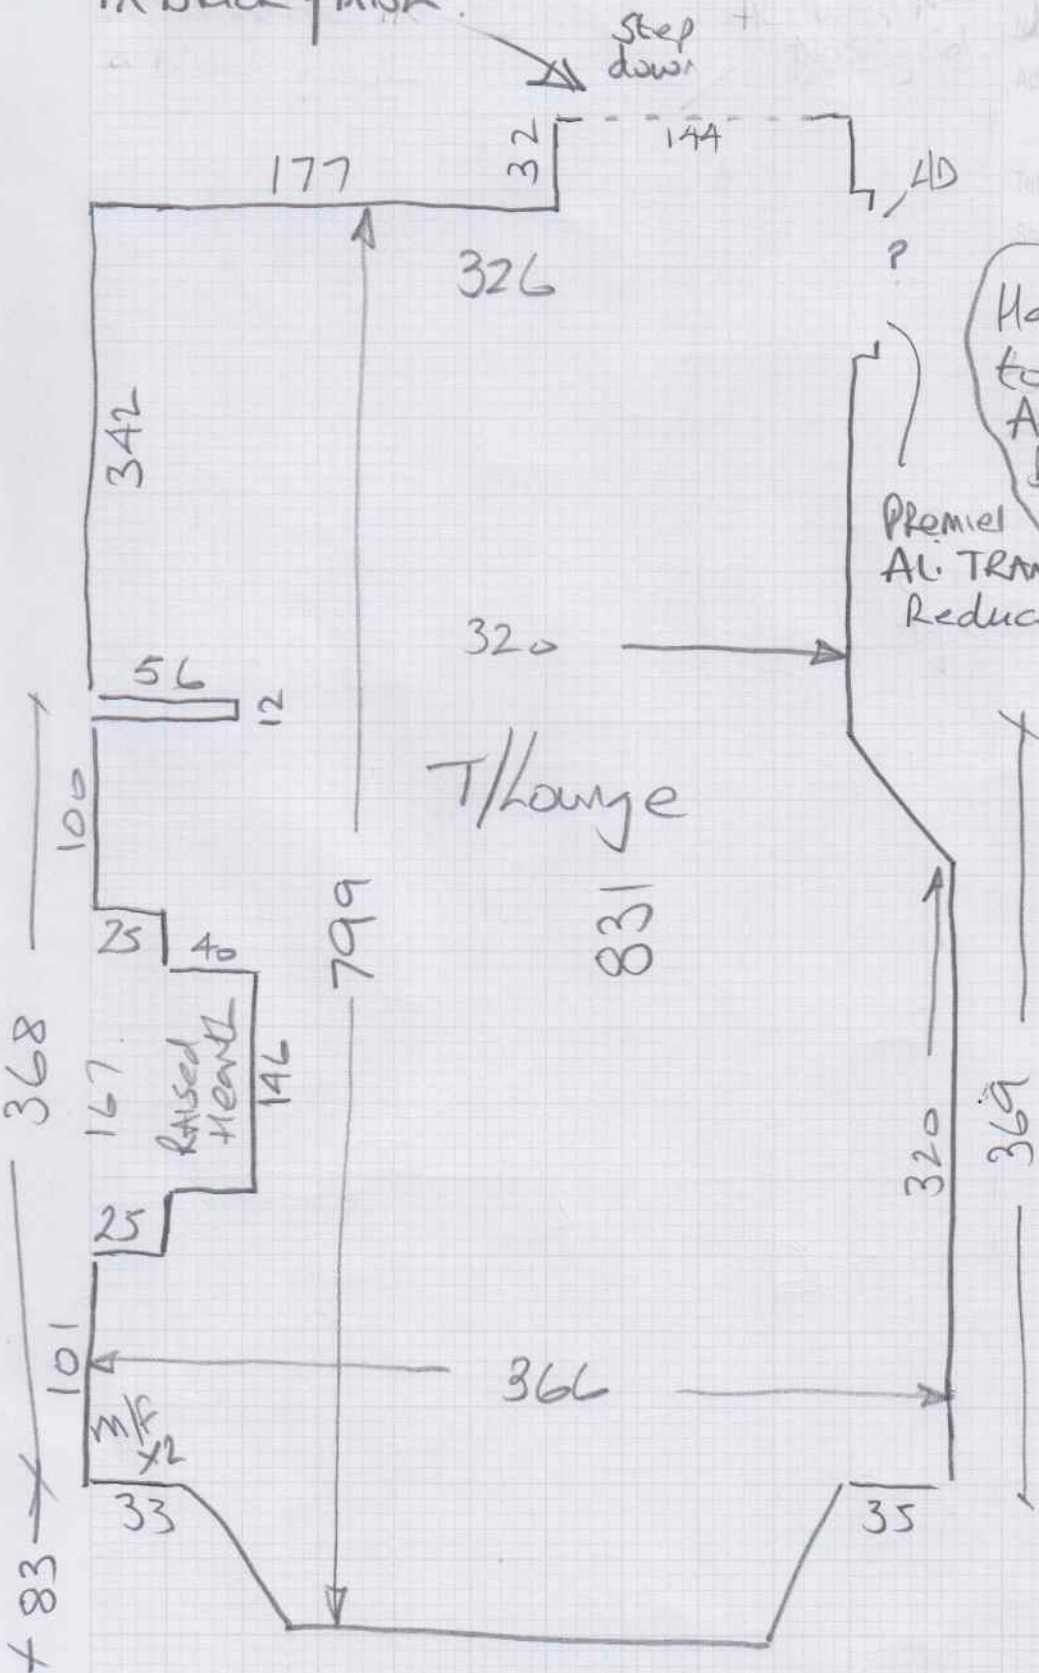

(3 x relos x windows over)

Job No: S32578
 Name: Hargest
 Address:
 Tel:
 Sheet: of:

Ply floor with
 1/2 floor heating

Must use HT
 Adh if Dlyback

Fit LVT to nosing front
 Chamed to be Black

No skirtings or
 Plinths fitted as
 yet.

Fit Ali Wrap Nosing
65mm WPC overlap
in Black finish.

Kitchen

532578
Hargest

Hall
to have
Amtico
by others

Premier
Ali. Trampoline
Reducer (Size TBC)

T/Lounge
831

Ply floor
No u/floor
Heating in
this year

No skintings
fitted as yet