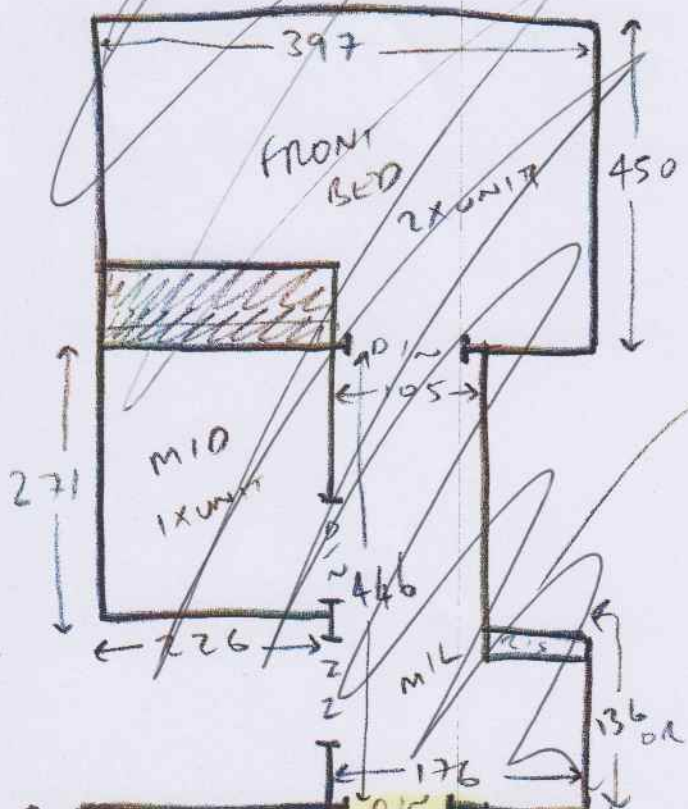

WARDROBES IN BRASSER ^{INBETWEEN}
ON TO EXIST CAP NEW GI RODS
(REQ)

- TIL = 128 OR 82
- 10x ST = 46 x 76
- W1 = 58 x 83
- W2 = 64 x 104
- W3 = 66 x 73

→ 12x STICKS = 42 x 95
BIN = 42 x 92

SILVER BAR, 10mm PU FOAM
CUPBOARDS BEING BUILT IN
HERE AFTER MEASURE.

10x STICKS
GI RODS