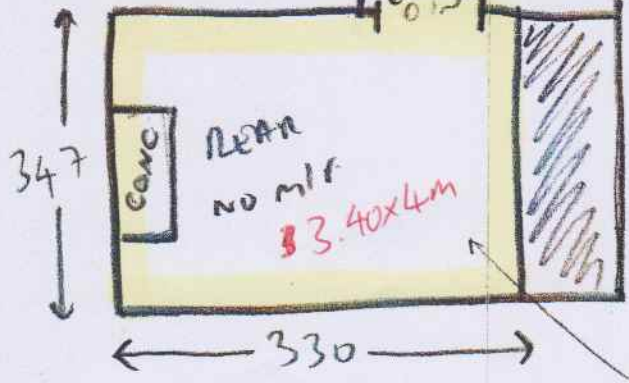

WARDROBES IN BRASSER ^{INBETWEEN}
ON TO EXIST CAP NEW GI RODS
(REQ)

- TIL = 128 OR 82
- 10x ST = 46 x 76
- W1 = 58 x 83
- W2 = 64 x 104
- W3 = 66 x 73

→ 12x STICKS = 42 x 95
BIN = 42 x 92

SILVER BAR, 10mm PU FOAM
CUPBOARDS BEING BUILT IN
HERE AFTER MEASURE.