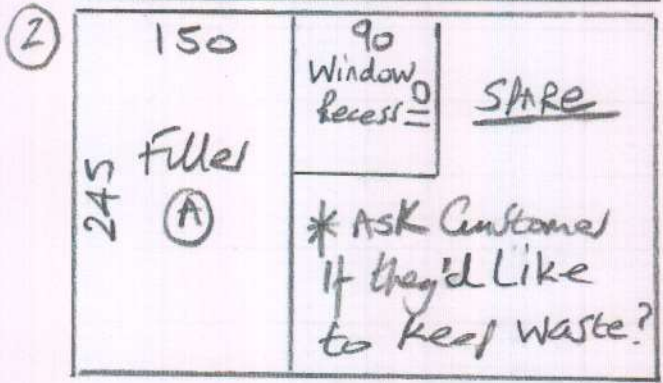

S32595
Thomson

1 of 2

Elvestar "Seconds"
Col. 36008 Cognac.

Cut Plan ① 475×400
 Cut Plan ② 245×400
 720×400
 = 28.80m²

U/Lay 20m²

Wood floors - Re-use mostly exist + D/BAR.

U/D Twist over formalux

Move Bed + Chest

Locate seam under the bed

S32595

Thomson