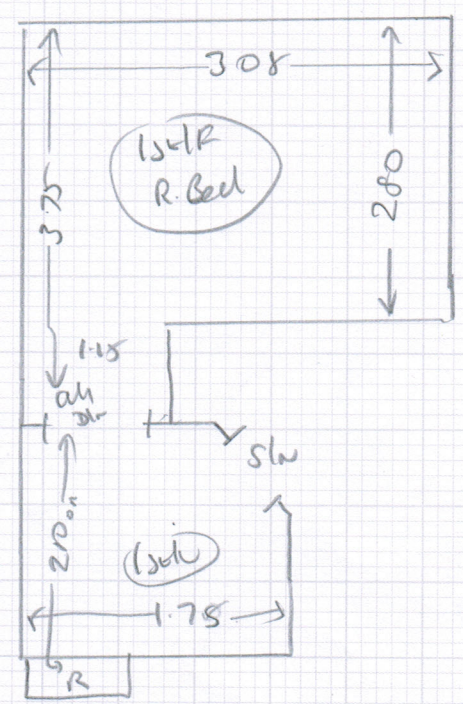

1023

SJ2600
 MR J. HOLMES
 19 Whitehall Gardens
 Address: Chiswick
 W4 3LT

Tel:
 York, York 233

- Main Bed 4.50 x 5m
- CL Plan 3.65 x 5m
- CL Plan 5.80 x 5m
- CL Plan 5.50 x 4m

 S32600

MR J Holmes
 19 Whitehall Adms
 Address: Chiswick
 W4 3LT

Tel: _____

Sheet: _____ of: _____

20P3

Stairs Layout

S 32600

Job No: MR J. HOLMES
 Name: 19 Whitehall Adm
 Address: Chiswick
 W4 3LT

Top stairs

- Riser 0.20 x 50cm runner
- (7) 0.46 x 50cm runner

Mid stairs

- Riser 0.20 x 50cm runner
- (8) 0.46 x 50cm runner

Mississippi Stripe W3110
 Black/silver
 400 x 6m

Midstairs

- Riser 0.20 x 53cm runner
- (4) 0.45 x 53cm runner

Bottom stairs

- Riser 0.20 x 53cm runner
- (11) 0.45 x 53cm runner

33043

cut runners
 + 50cm for
 handrails