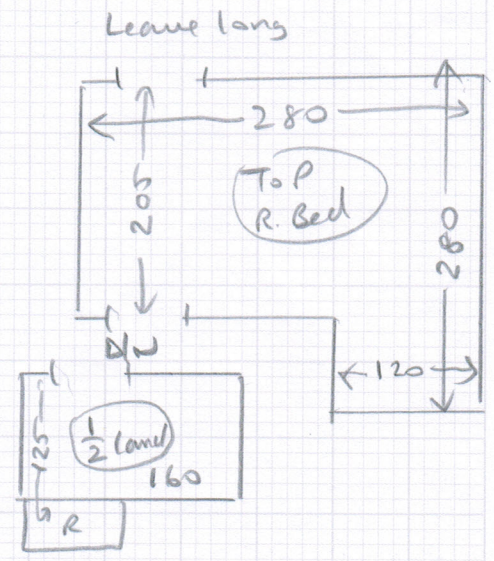

1023

SJ2600
 MR J. HOLMES
 19 Whitehall Gardens
 Address: Chiswick
 W4 3LT

Tel:
 York, York 233

- Main Bed 4.50 x 5m
- CL Plan 3.65 x 5m
- CL Plan 5.80 x 5m
- CL Plan 5.50 x 4m

 S32600

MR J Holmes
 19 Whitehall Adms
 Address: Chiswick
 W4 3LT

Tel: _____

Sheet: _____ of: _____

20P3

Stairs Layout

S 32600

Job No: MR J. HOLMES
 Name: 19 Whitehall Adm
 Address: Chiswick
 W4 3LT

Top stairs

- Riser 0.20 x 50cm runner
- (7) 0.46 x 50cm runner

Mid stairs

- Riser 0.20 x 50cm runner
- (8) 0.46 x 50cm runner

Mississippi Stripe W3110
 Black/silver
 400 x 6m

Midstairs

- Riser 0.20 x 53cm runner
- (4) 0.45 x 53cm runner

Bottom stairs

- Riser 0.20 x 53cm runner
- (11) 0.45 x 53cm runner

33043

cut runners
 + 50cm for
 handrails