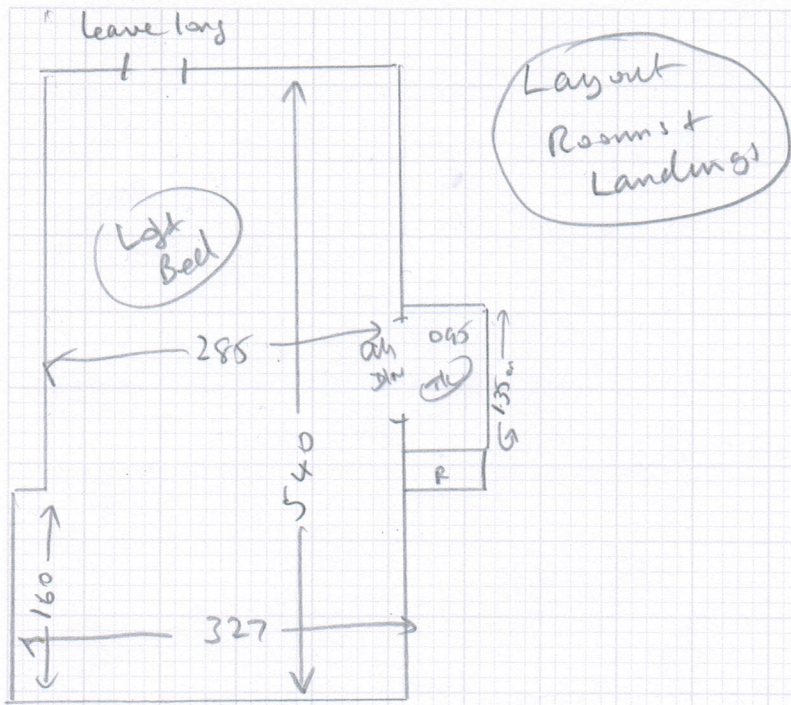

1023

SJ2600
 MR J. HOLMES
 19 Whitehall Gardens
 Address: Chiswick
 W4 3LT

Tel:
 York, York 233

- Main Bed 4.50 x 5m
- CL Plan 3.65 x 5m
- CL Plan 5.80 x 5m
- CL Plan 5.50 x 4m

 S32600

MR J Holmes
 19 Whitehall Adms
 Address: Chiswick
 W4 3LT

Tel: _____

Sheet: _____ of: _____

20P3

Stairs Layout

S 32600

Job No: MR J. HOLMES
 Name: 19 Whitehall Adm
 Address: Chiswick
 W4 3LT

Top stairs

- Riser 0.20 x 50cm runner
- (7) 0.46 x 50cm runner

Mid stairs

- Riser 0.20 x 50cm runner
- (8) 0.46 x 50cm runner

Mississippi Stripe W3110
 Black/silver
 400 x 6m

Midstairs

- Riser 0.20 x 53cm runner
- (4) 0.45 x 53cm runner

Bottom stairs

- Riser 0.20 x 53cm runner
- (11) 0.45 x 53cm runner

33043

cut runners
 + 50cm for
 handrails