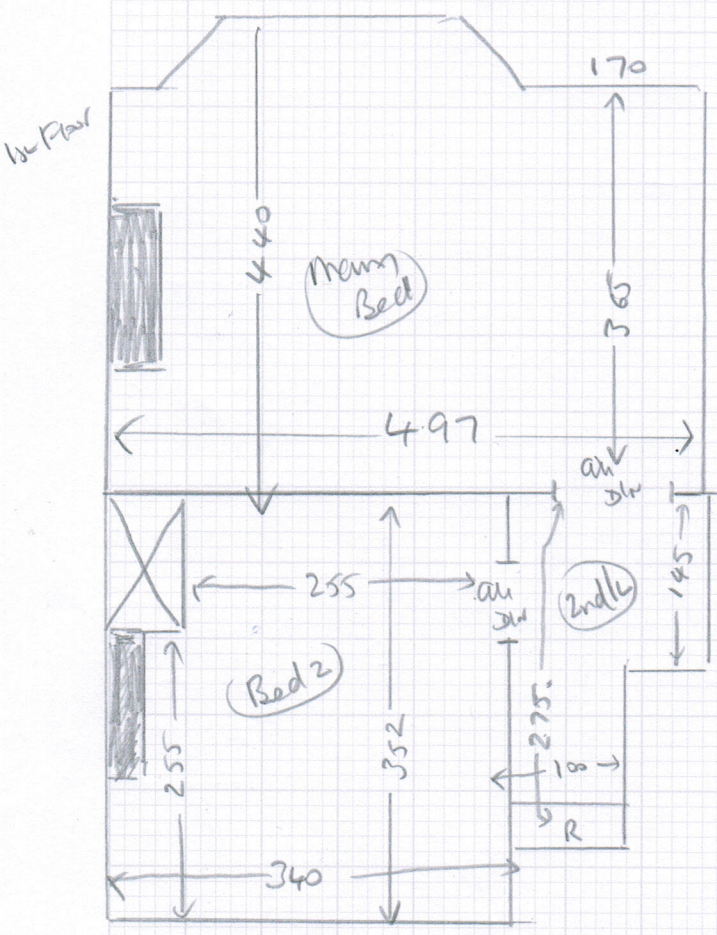

1023

SJ2600
 MR J. HOLMES
 19 Whitehall Gardens
 Address: Chiswick
 W4 3LT

Tel:
 York, York 233

- Main Bed 4.50 x 5m
- CL Plan 3.65 x 5m
- CL Plan 5.80 x 5m
- CL Plan 5.50 x 4m

 S32600

MR J Holmes
 19 Whitehall Adms
 Address: Chiswick
 W4 3LT

Tel: _____

Sheet: _____ of: _____

20P3

Stairs Layout

S 32600

Job No: MR J. HOLMES
 Name: 19 Whitehall Adm
 Address: Chiswick
 W4 3LT

Top stairs

- Riser 0.20 x 50cm runner
- (7) 0.46 x 50cm runner

Mid stairs

- Riser 0.20 x 50cm runner
- (8) 0.46 x 50cm runner

Mississippi Stripe W3110
 Black/silver
 400 x 6m

Midstairs

- Riser 0.20 x 53cm runner
- (4) 0.45 x 53cm runner

Bottom stairs

- Riser 0.20 x 53cm runner
- (11) 0.45 x 53cm runner

33043

cut runners
 + 50cm for
 handrails