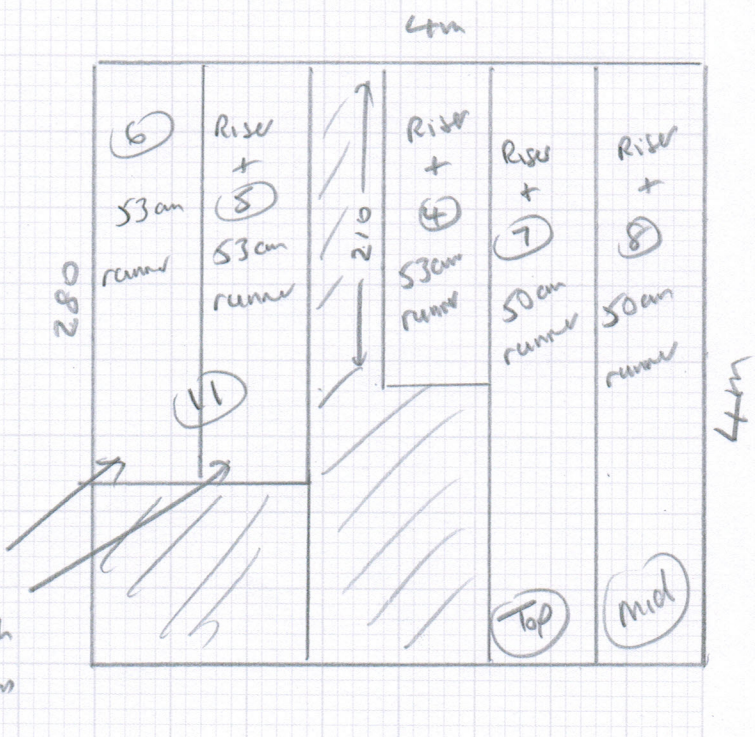

1023

SJ2600
 MR J. HOLMES
 19 Whitehall Gardens
 Address: Chiswick
 W4 3LT

Tel:
 York, York 233

- Main Bed 4.50 x 5m
- CL Plan 3.65 x 5m
- CL Plan 5.80 x 5m
- CL Plan 5.50 x 4m

 S32600

MR J Holmes
 19 Whitehall Adms
 Address: Chiswick
 W4 3LT

Tel: _____

Sheet: _____ of: _____

20P3

Stairs Layout

S 32600

Job No: MR J. HOLMES
 Name: 19 Whitehall Adm
 Address: Chiswick
 W4 3LT

Top stairs

- Riser 0.20 x 50cm runner
- (7) 0.46 x 50cm runner

Mid stairs

- Riser 0.20 x 50cm runner
- (8) 0.46 x 50cm runner

Mississippi Stripe W3110
 Black/silver
 400 x 6m

Midstairs

- Riser 0.20 x 53cm runner
- (4) 0.45 x 53cm runner

Bottom stairs

- Riser 0.20 x 53cm runner
- (11) 0.45 x 53cm runner

33043

cut runners
 + 50cm for
 handrails