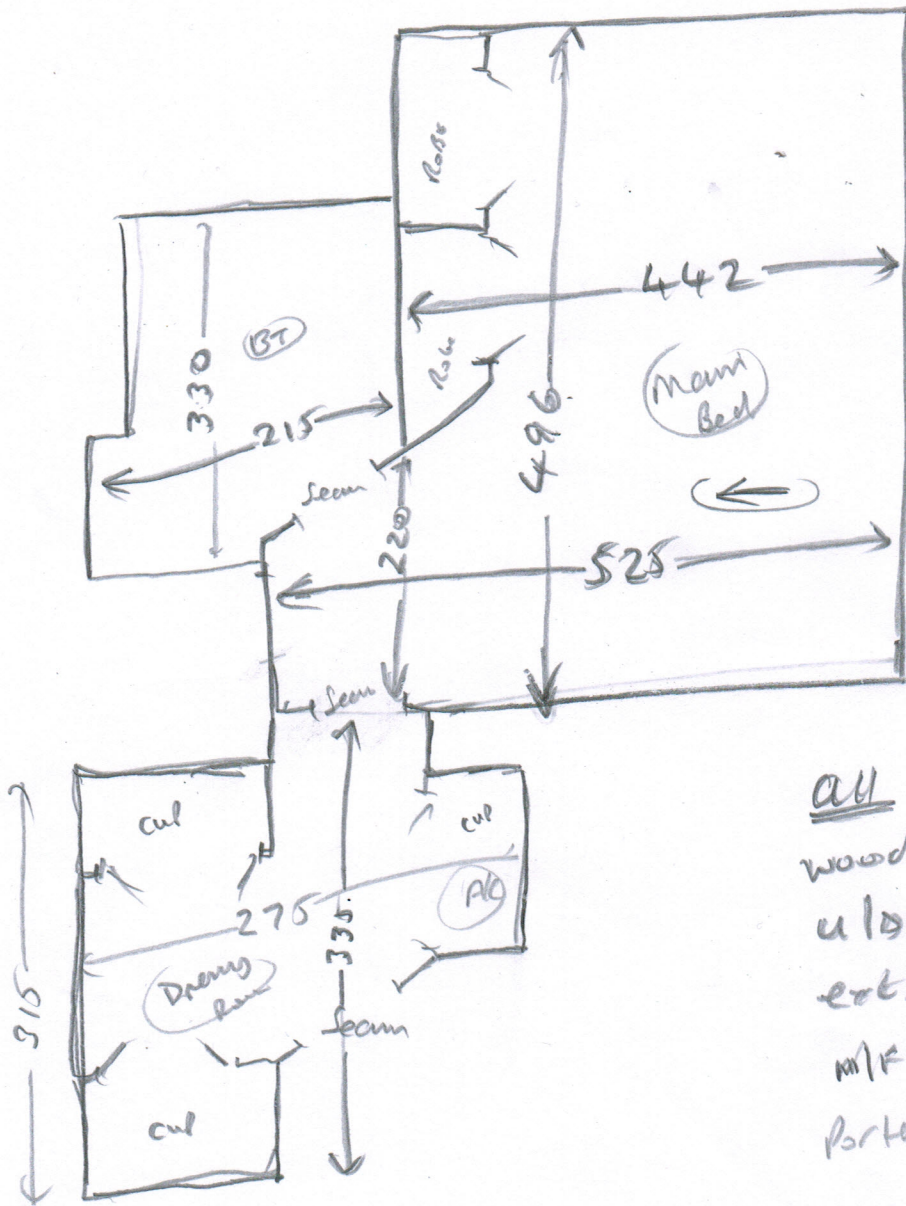

3 carpet  
DESIGNS FOR FLOORS

S32602

MRS G. BOSTELMANN

33 West Temple Street

Address: E. Street

SW14 7AP

Sheet of:  
Sloane 42

SLO 4239

← clean 7.50 x 5m

Bathroom 2.30 x 4m

LOW TOX RUBBER  
MATT FOR  
BATHROOM

1022

Layout

S 32602  
Bostelmann

all  
 wood  
 u/b u/s pos  
 pots ledge  
 m/r x 3  
 Portkey  
 u/b separately

SEAM ALL DOORWAYS  
 FIT INTO ALL CUPBOARDS (CUBOS)  
 WITHOUT JOINS

Seam all doorways

Cam

(20122)