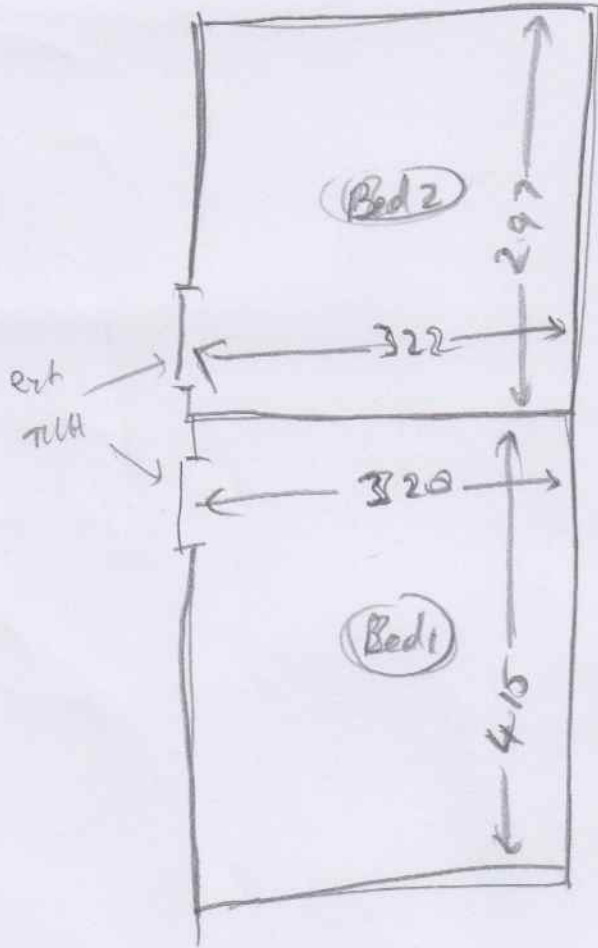

S32603

Mills

Wenex Velvet See
Tape

310 x 4m

425 x 4m

Solid
w/d
needs 1/2 s/s
no m/furniture

Solid
w/d
needs 1/2 s/s STICK
no m/furniture

(10121)