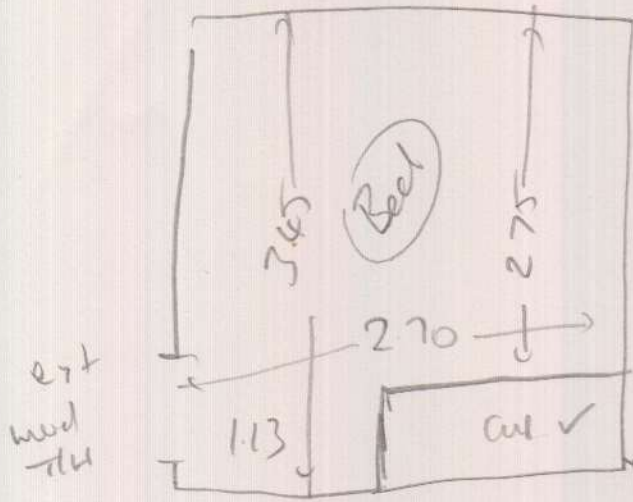

S32650

ROBERTSON  
4 Wrenn House  
Brasenose Drive  
SW17 8NN

Sched  
no ult  
need str space  
no mbr

Fit cpt only  
to cupboard

Unique 30, 2842  
2.80 x 5m

2.80 x 5m = 14.20m<sup>2</sup>

Need to stick sledge

Existing threshold

(plan)

1021