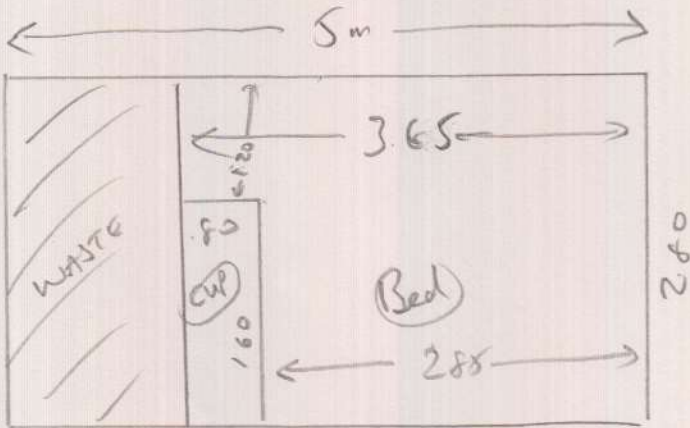

S32650

ROBERTSON  
4 Wrenn House  
Brasenose Drive  
SW17 8NN

Sched  
no ult  
need str space  
no mbr

Fit cpt only  
to cupboard

Unique 30, 2842  
2.80 x 5m

2.80 x 5m = 14.20m<sup>2</sup>

Need to stick sledge

Existing threshold

(plan)

1021