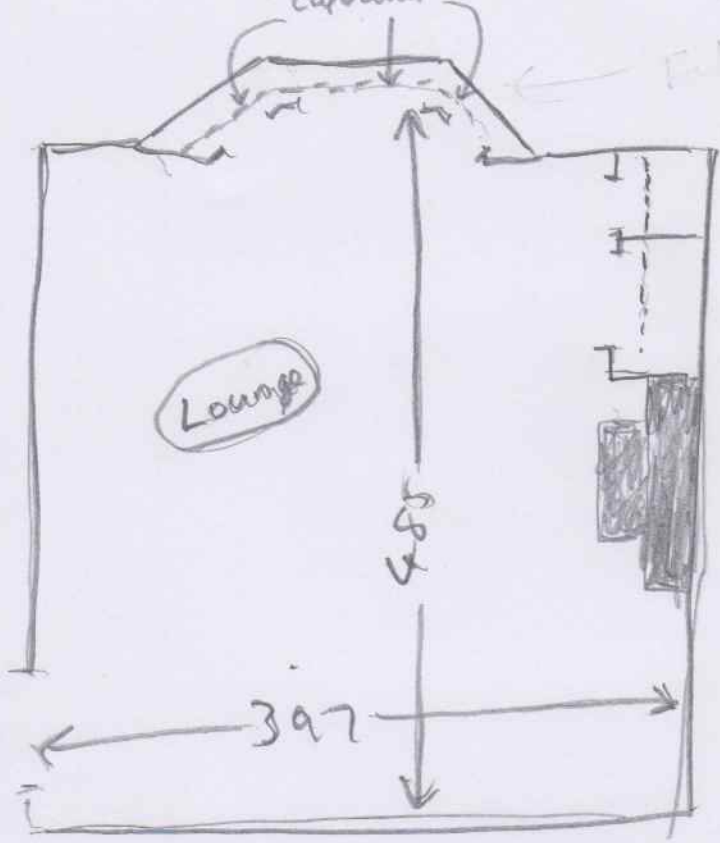

S32668
DIMOCK

Fit to approx 6" under
cupboards

Fit to 6"
under
cabinet

all
dim show
on

wood
w/ disposal
ext sledge
M/LF (x3)

Wood
w/ disposal
ext sledge
M/LF x 3

(1 of 1)