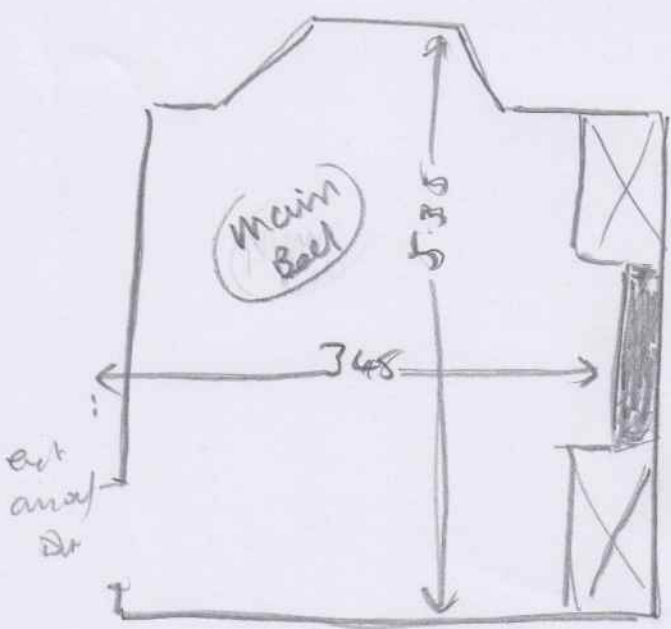

S32668
DIMOCK

Fit to approx 6" under
cupboards

Fit to 6"
under
cabinet

all
dim show
on

wood
w/ disposal
ext sledge
M/LF (x3)

Wood
w/ disposal
ext sledge
M/LF x 3

(1 of 1)