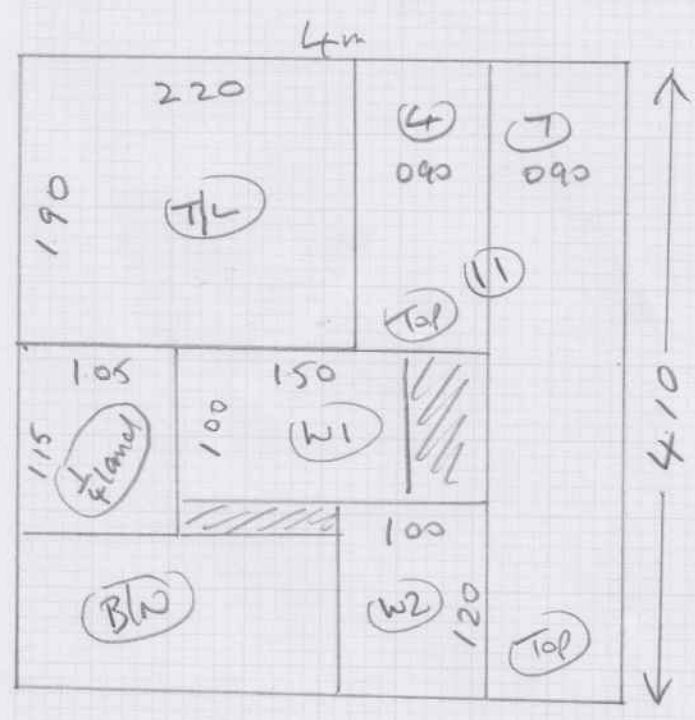

Layout

S32674

MRY U. RAMESH
40 Lingwood Acres
Osterley
TW25LZ

- T/C 1.80m x 2.05 (27 exist anal SW)
- (11) 0.48 x 0.80
- W1 0.90 x 1.25
- W2 1.10m x 0.90

FST 1504

- (3) 0.45 x 0.89
- 1/4 island 1.15m x 0.92
- (9) 0.44 x 0.89
- B/N 0.70 x 1.50

(2042)

S32674

Mrs Usha Ramesh
40 Lingwood Gdns
Osterley

TW7 5LZ

Sheet of

5.25 x 4m
4.10 x 4m

(2nd fl)