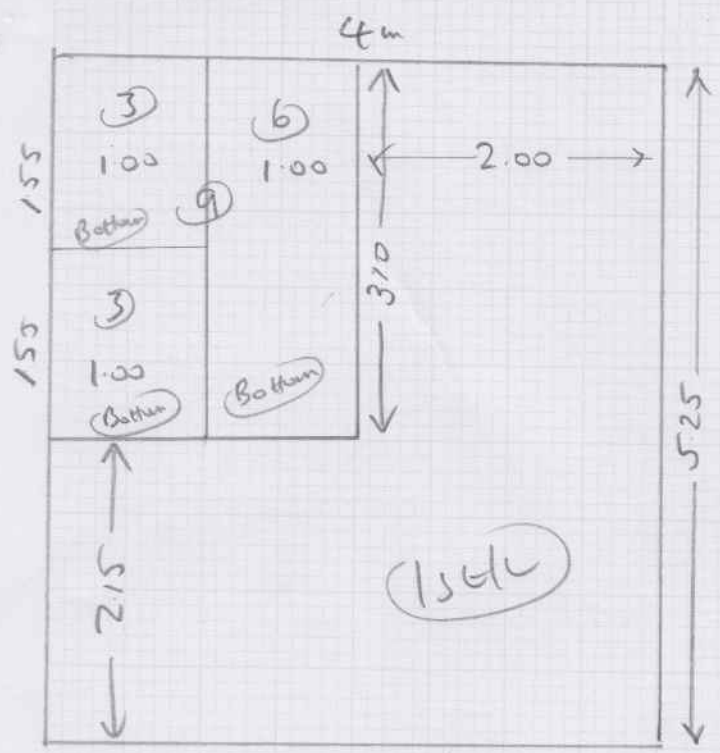

Layout

S32674

MRY U. RAMESH
40 Lingwood Acres
Osterley
TW25LZ

- T/C 1.80m x 2.05 (27 exist anal SW)
- (11) 0.48 x 0.80
- W1 0.90 x 1.25
- W2 1.10m x 0.90

FST 1504

- (3) 0.45 x 0.89
- 1/4 island 1.15m x 0.92
- (9) 0.44 x 0.89
- B/N 0.70 x 1.50

(2042)

S32674

Mrs Usha Ramesh
40 Lingwood Gdns
Osterley

TW7 5LZ

Sheet of

5.25 x 4m
4.10 x 4m

(2nd fl)