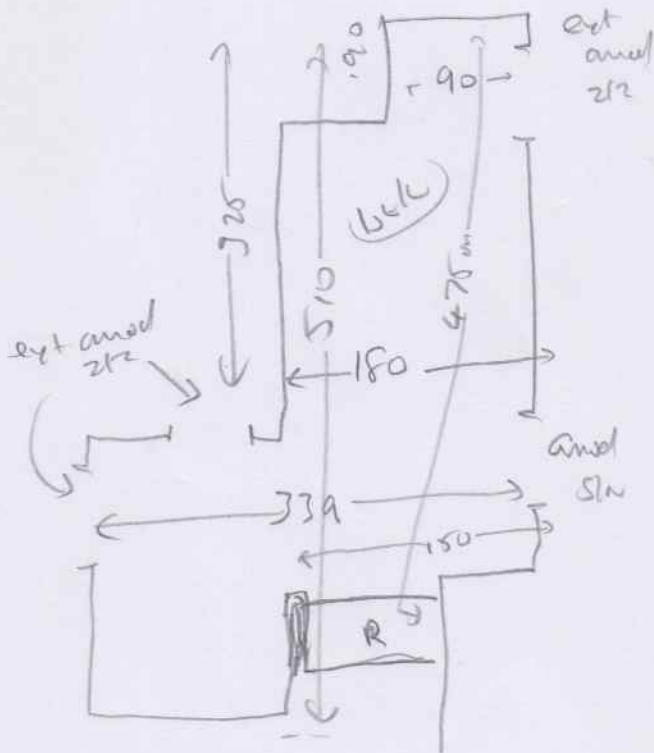

Layout

S32674

MRY U. RAMESH
40 Lingwood Acres
Osterley
TW25LZ

- T/C 1.80m x 2.05 (27 exist anal SW)
- (11) 0.48 x 0.80
- W1 0.90 x 1.25
- W2 1.10m x 0.90

FST 1504

- (3) 0.45 x 0.89
- 1/4 island 1.15m x 0.92
- (9) 0.44 x 0.89
- B/N 0.70 x 1.50

(2042)

S32674

Mrs Usha Ramesh
40 Lingwood Gdns
Osterley

TW7 5LZ

Sheet of

5.25 x 4m
4.10 x 4m

(2nd fl)