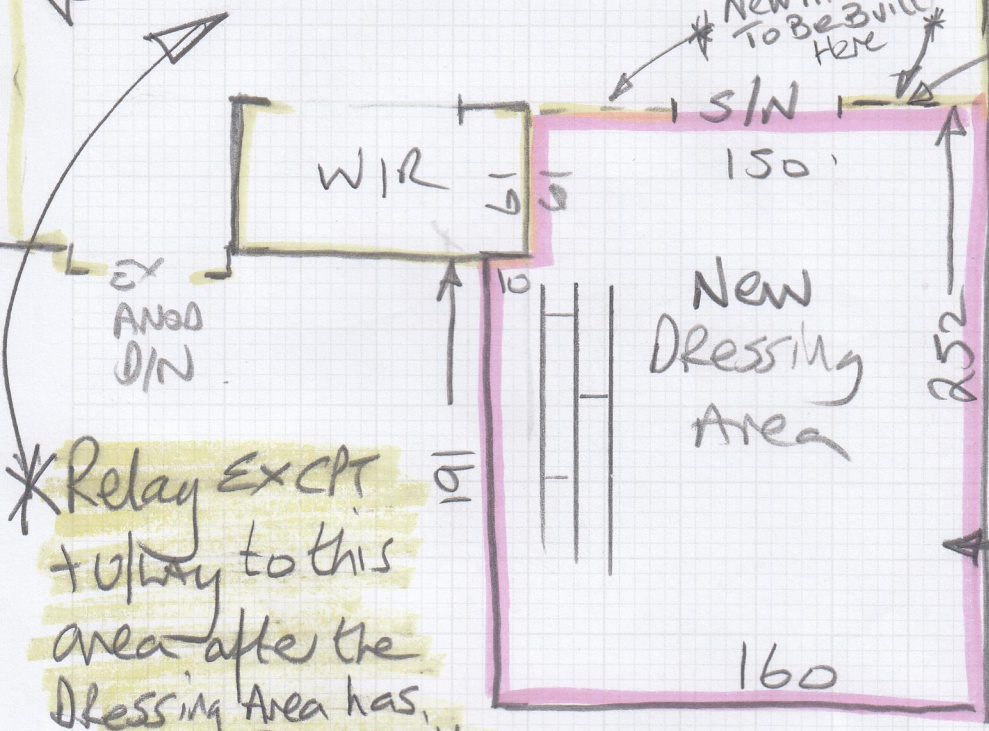

Tel:

ADRIAN 2510

Sheet:

Carpet will be folded back to Here (Approx)

Loft Bed

420

Fit Vinyl + H/B to this line & cut back as nec during return visit to re-fit & re-stretch carpet.

lay vinyl + H/B before shelving fitted on top

chipboard floors

* Relay Exch + up way to this area after the Dressing Area has been built

Polyflor Secura

Design:

Dressing Area $265 \times 200 = \underline{\underline{530m^2}}$