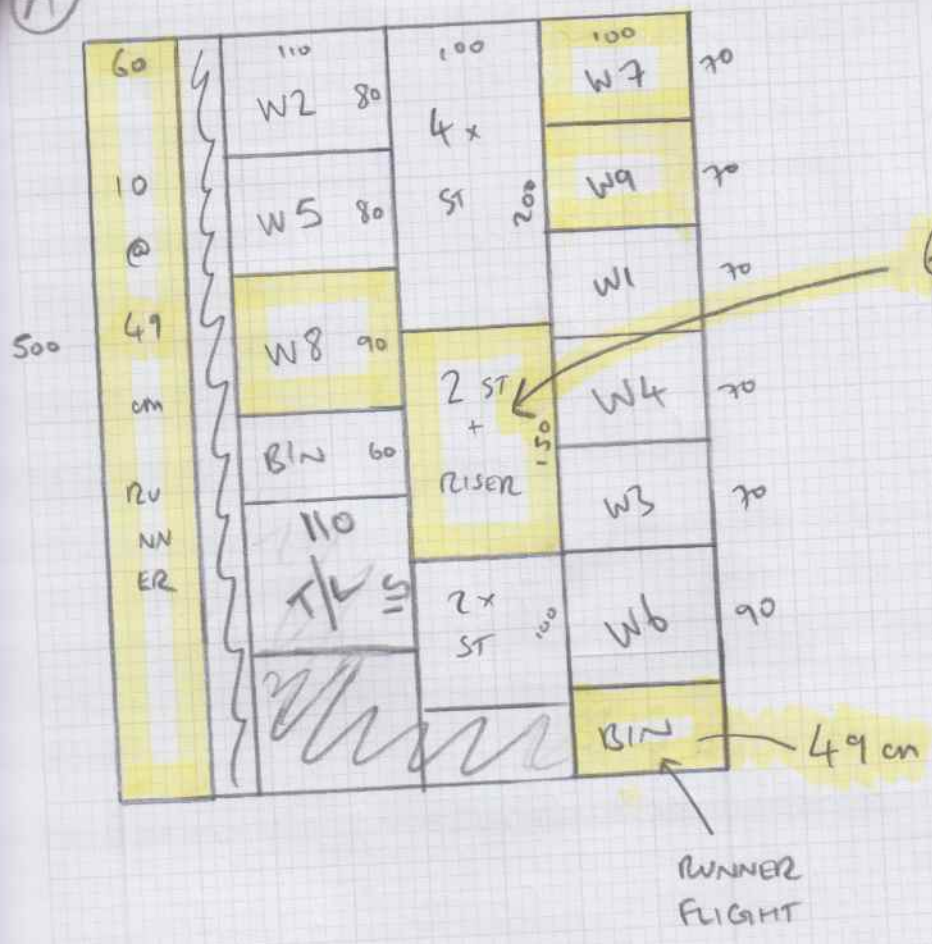

Job No: 532685
 Name: Gates
 Address: 2002

Tel:
 Sheet: INSTANT SILVER
 BAND AT
 FIRST AS BLACK
 BAND NOT
 IN STOCK

ENSuite
 15mm
 Tiles
 T/E
 (Black)
 to match
 Handles + Switches
 D29 + 6mm SHIM
 FOR 15mm
 TILES

WIRING to be built
 Here.

These STRS
 Fully fitted

NOT 1ST floor
 LANDING
 Finish under race
 1ST floor land
 HAS Sander
 BOARDS

To Curve

(A)

Job No: S32685

Name: GATES

Address: 10r2

WTS
 PUAN(A) = 5m x 4m
 LOFT = 5.50 x 4m
 BED

DOUBLE 29 + 6mm TO EN SUITE TIVES SHIM

DOUBLE 2 9 TO LOFT BED DOOR.

THESE ARE OUT OF STOCK SO PLEASE INSTAL STANDARD BARS

@ FIRST