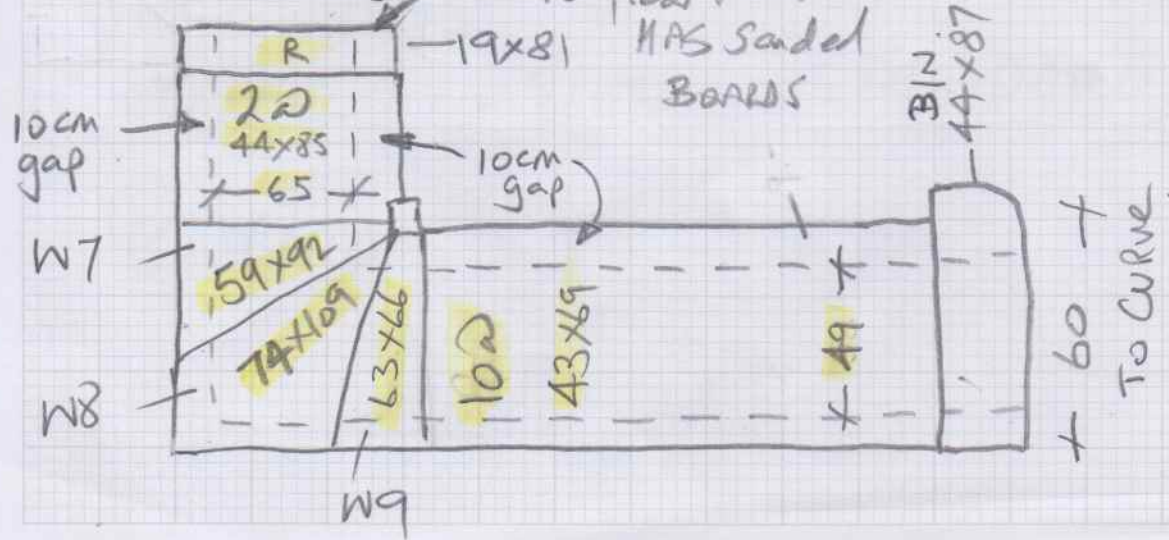

Job No: 532685
 Name: Gates
 Address: 2002

Tel:
 Sheet: INSTANT SILVER
 BAND AT
 FIRST AS BLACK
 BAND NOT
 IN STOCK

ENSuite
 15mm
 Tiles
 T/E
 (Black)
 to match
 Handles + Switches
 D29 + 6mm SHIM
 FOR 15mm
 TILES

WIRING to be built
 Here.

These STRS
 Fully fitted

NOT 1ST floor
 LANDING
 Finish under race
 1ST floor land
 HAS Sander
 BOARDS

To Curve

(A)

Job No: S32685

Name: GATES

Address: 10r2

WTS
 PUAN(A) = 5m x 4m
 LOFT = 5.50 x 4m
 BED

DOUBLE 29 + 6mm TO EN SUITE TIVES SHIM

DOUBLE 2 9 TO LOFT BED DOOR.

THESE ARE OUT OF STOCK SO PLEASE INSTAL STANDARD BARS

@ FIRST