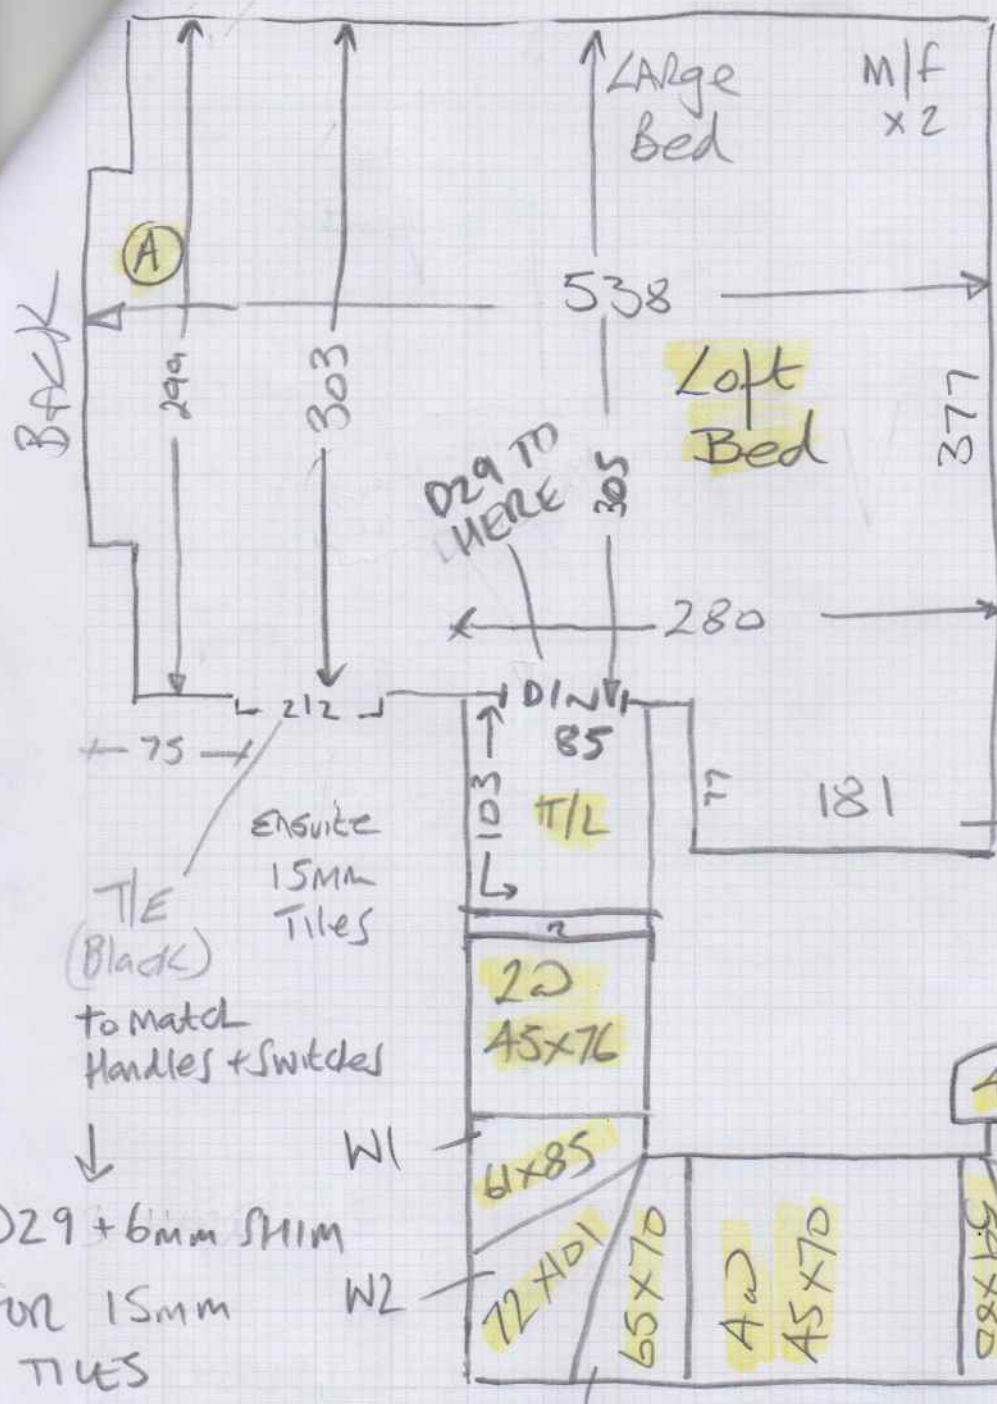

Job No: 532685
 Name: Gates
 Address: 2002

Tel:
 Sheet: INSTANT SILVER
 BAND AT
 FIRST AS BLACK
 BAND NOT
 IN STOCK

ENSuite
 15mm
 Tiles
 T/E
 (Black)
 to match
 Handles + Switches
 D29 + 6mm SHIM
 FOR 15mm
 TILES

WIRING to be built
 Here.

These STRS
 Fully fitted

NOT 1ST floor
 LANDING
 Finish under race
 1ST floor land
 HAS Sander
 BOARDS

To Curve

(A)

Job No: S32685

Name: GATES

Address: 10r2

WTS
 PUAN(A) = 5m x 4m
 LOFT = 5.50 x 4m
 BED

DOUBLE 29 + 6mm TO EN SUITE TIVES SHIM

DOUBLE 2 9 TO LOFT BED DOOR.

THESE ARE OUT OF STOCK SO PLEASE INSTAL STANDARD BARS

@ FIRST