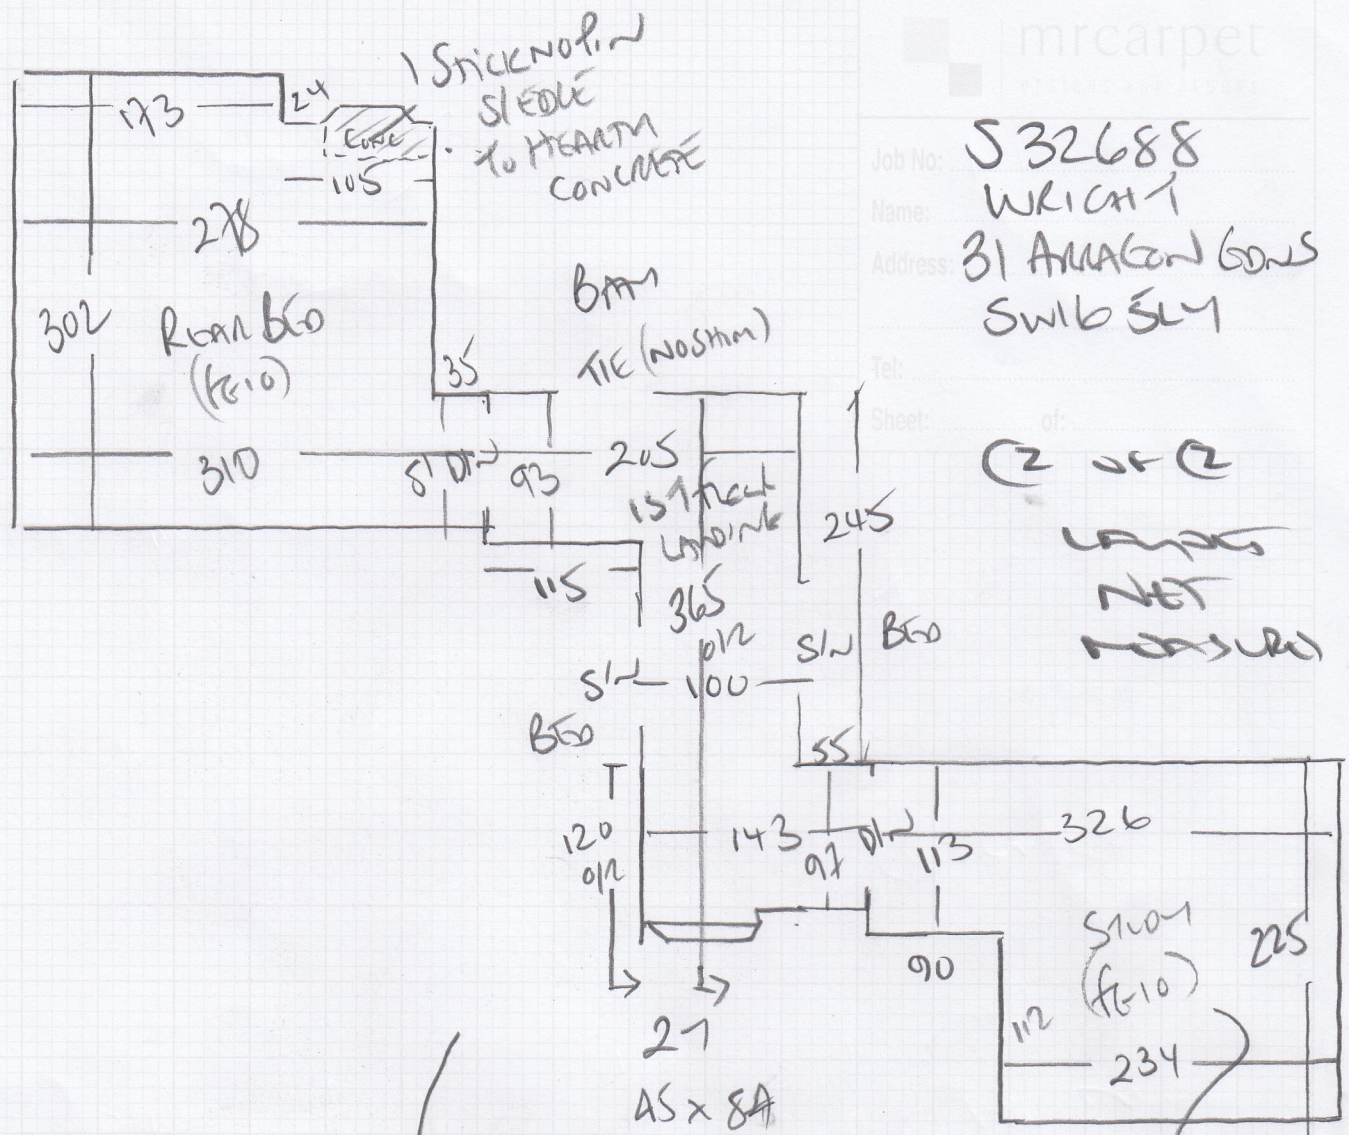

Job No: 532688
 Name: WRIGHT
 Address: 31 AMALON GONS
 SWILBY
 Tel:
 Sheet: of:

② of ②
 LAMP
 NET
 MESSY

QUOTE
 CLOSE LAMP
 +
 LAMP TABLE
 RUNNER AS
 OPTION 2

- w1 70 x 95
- w2 80 x 118
- w3 70 x 82
- 81
- 45 x 84
- w4 70 x 95
- w5 80 x 116
- w6 71 x 82

CASTOR
 CHAIR USE
 IN THIS
 ROOM

WOOD FLOORS
 NO WELT
 ANOD BARS + OPTION FOR SOLID BRASS
 FURNITURE F620 TOTAL
 RECOMMEND KEY HOLE MAT, SWOY - CASTOR CHAIR USE!