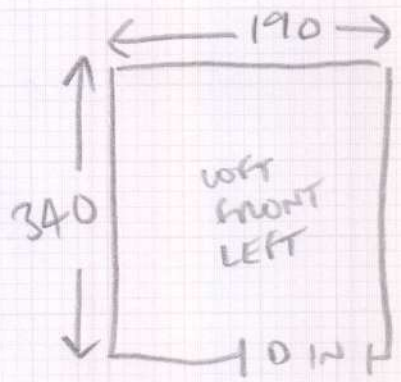

Job No: 532718.
Name: OHLSON
Address:

PADPAPER ESSENTIAL
 NEW JILAY - FELT of 1-0F-1.
 EXIST GRIPPER
 GROW BARS
 U/D MEQ, NO FILM

SAME NOTES.

RUTLAND 40 N32

4.95 X 4.00M
 2.00 X 4.00M.