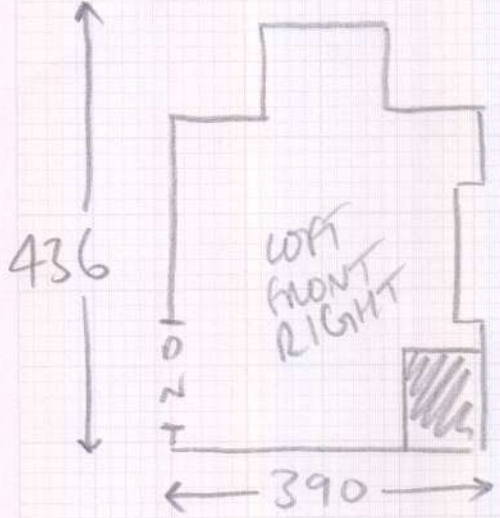

Job No: 532718.
Name: OHLSON
Address:

PADPAPER ESSENTIAL
 NEW JILAY - FELT of 1-0F-1.
 EXIST GRIPPER
 GROW BARS
 U/D MEQ, NO FILM

SAME NOTES.

RUTLAND 40 N32

4.95 X 4.00M
 2.00 X 4.00M.