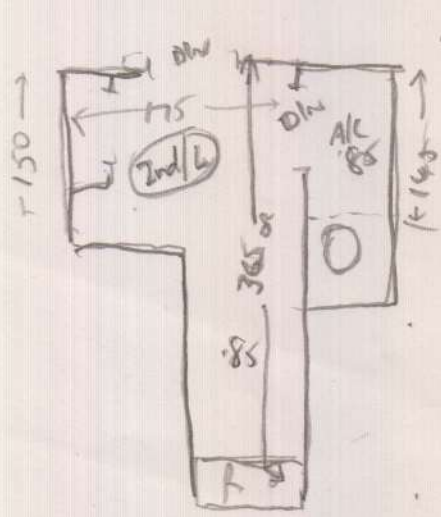

S32728

Mrs H. FIELD  
 13 Grosvenor Avenue  
 E Sheen  
 SW14 8BT

Nepal Karfur KAN 624

← Cl room 7.90 x 5m

Main Bed 4.25 x 5m

Cl room 4.40 x 5m

Top Bed cl room 6.40 x 5m

(1024)

4 Beds Layout

S3272800

Mr JAMES H FIELD  
 13 Grosvenor Ave  
 Address: E Sharn  
 SW14 8BT

Sheet:      of:

2 of 4

Layout

S32728  
Field

- Top Storying
- TL 1.05 m x 0.85
  - ③ 0.65 x 0.82
  - 1/2 land 1.30 m x 1.80 (2/2 DW)
  - ⑪ 0.45 x 0.81

- Bottom Story
- Rear 0.20 x 5.90 m
  - ⑬ 0.45 x 5.90 m

30R4

LAYOUT

S32728  
FIELD

all  
wood  
no ult  
needs st

Check all sums  
Lts. Dilling

Bottom  
stairs

- (12) 045 x 088
- (13) 59cm Runner
- blw 046 x 110