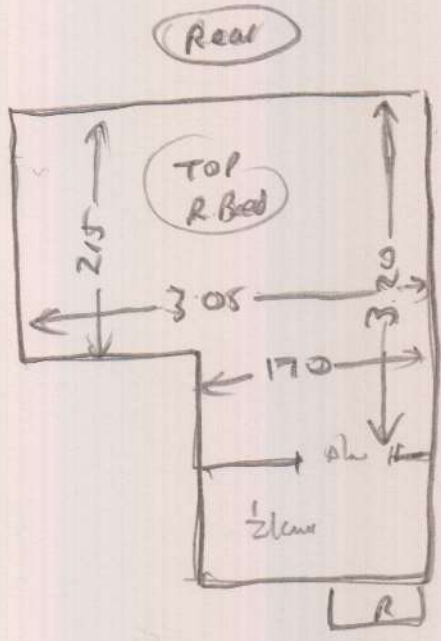

4 Beds Layout

S3272800

Mr JAMES H FIELD  
 13 Grosvenor Ave  
 Address: E Sharn  
 SW14 8BT

Sheet:      of:

2 of 4

Layout

S32728  
Field

- Top Storying
- TL 1.05 m x 0.85
  - ③ 0.65 x 0.82
  - 1/2 land 1.30 m x 1.80 (2/2 DW)
  - ⑪ 0.45 x 0.81

- Bottom Story
- Rear 0.20 x 5.90 m
  - ⑬ 0.45 x 5.90 m

30R4

LAYOUT

S32728  
FIELD

all  
wood  
no ult  
needs st

Check all sums  
Lts. Dilling

Bottom  
stairs

- (12) 045 x 088
- (13) 59cm Runner
- blw 046 x 110