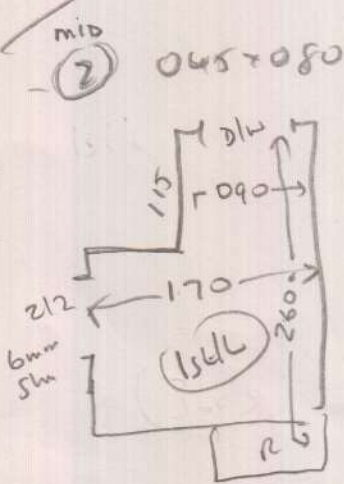

S32728

Mrs H. FIELD  
 13 Grosvenor Avenue  
 E Sheen  
 SW14 8BT

Nepal Karfur KAN 624

← Cl room 7.90 x 5m

Main Bed 4.25 x 5m

Cl room 4.40 x 5m

Top Bed cl room 6.40 x 5m

(1024)

4 Beds Layout

S3272800

Mr JAMES H FIELD  
 13 Grosvenor Ave  
 Address: E Sharn  
 SW14 8BT

Sheet:      of:

2 of 4

Layout

S32728  
Field

- Top Storying
- TL 1.05 m x 0.85
  - ③ 0.65 x 0.82
  - 1/2 land 1.30 m x 1.80 (2/2 DW)
  - ⑪ 0.45 x 0.81

- Bottom Story
- Rear 0.20 x 5.90 m
  - ⑬ 0.45 x 5.90 m

30R4

LAYOUT

S32728  
FIELD

all  
wood  
no ult  
needs st

Check all sums  
Lts. Dilling

Bottom  
stairs

- (12) 045 x 088
- (13) 59cm Runner
- blw 046 x 110