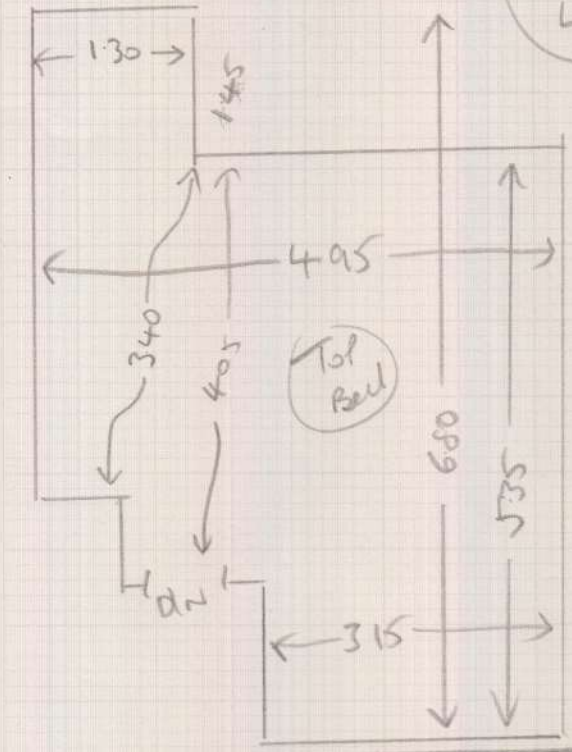

S32728

Mrs H. FIELD  
 13 Grosvenor Avenue  
 E Sheen  
 SW14 8BT

Nepal Karfur KAN 624

← Cl room 7.90 x 5m

Main Bed 4.25 x 5m

Cl room 4.40 x 5m

Top Bed cl room 6.40 x 5m

(1024)

4 Beds Layout

S3272800

Mr JAMES H FIELD  
 13 Grosvenor Ave  
 Address: E Sharn  
 SW14 8BT

Sheet:      of:

2 of 4

Layout

S32728  
Field

- Top Storying
- TL 1.05 m x 0.85
  - ③ 0.65 x 0.82
  - 1/2 land 1.30 m x 1.80 (2/2 DW)
  - ⑪ 0.45 x 0.81

- Bottom Story
- Rear 0.20 x 5.90 m
  - ⑬ 0.45 x 5.90 m

30R4

LAYOUT

S32728  
FIELD

all  
wood  
no ult  
needs st

Check all sums  
Lts. Dilling

Bottom  
stairs

- (12) 045 x 088
- (13) 59cm Runner
- blw 046 x 110