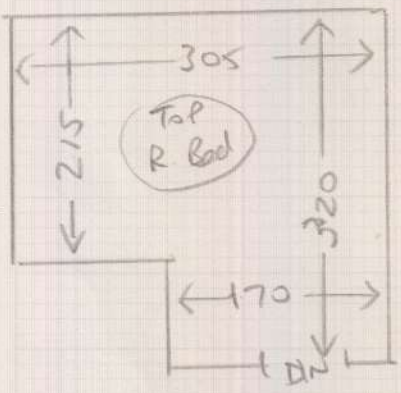

S32728

Mrs H. FIELD  
 13 Grosvenor Avenue  
 E Sheen  
 SW14 8BT

Nepal Karfur KAN 624

← Cl room 7.90 x 5m

Main Bed 4.25 x 5m

Cl room 4.40 x 5m

Top Bed cl room 6.40 x 5m

(1024)

4 Beds Layout

S3272800

Mr JAMES H FIELD  
 13 Grosvenor Ave  
 Address: E Sharn  
 SW14 8BT

Sheet:      of:

2 of 4

Layout

S32728  
Field

- Top Storying
- TL 1.05 m x 0.85
  - ③ 0.65 x 0.82
  - 1/2 land 1.30 m x 1.80 (2/2 DW)
  - ⑪ 0.45 x 0.81

- Bottom Story
- Rear 0.20 x 5.90 m
  - ⑬ 0.45 x 5.90 m

30R4

LAYOUT

S32728  
FIELD

all  
wood  
no ult  
needs st

Check all sums  
Lts. Dilling

Bottom  
stairs

- (12) 045 x 088
- (13) 59cm Runner
- blw 046 x 110