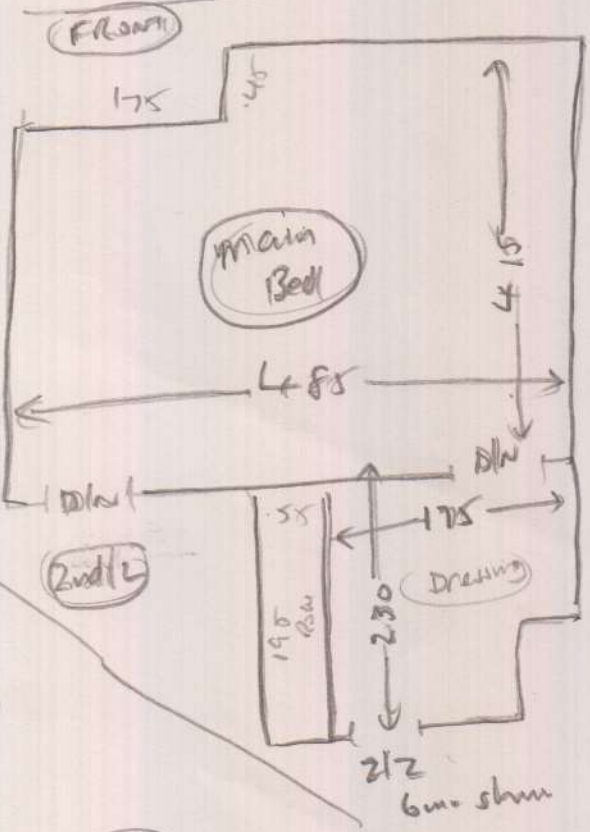

4 Beds Layout

S3272800

Mr JAMES H FIELD  
 13 Grosvenor Ave  
 Address: E Sharn  
 SW14 8BT

Sheet:      of:

2 of 4

Layout

S32728  
Field

- Top Storying
- TL 1.05 m x 0.85
  - ③ 0.65 x 0.82
  - 1/2 land 1.30 m x 1.80 (2/2 DW)
  - ⑪ 0.45 x 0.81

- Bottom Story
- Rear 0.20 x 5.90 m
  - ⑬ 0.45 x 5.90 m

30R4

LAYOUT

S32728  
FIELD

all  
wood  
no ult  
needs st

Check all sums  
Lts. Dilling

Bottom  
stairs

- (12) 045 x 088
- (13) 59cm Runner
- blw 046 x 110