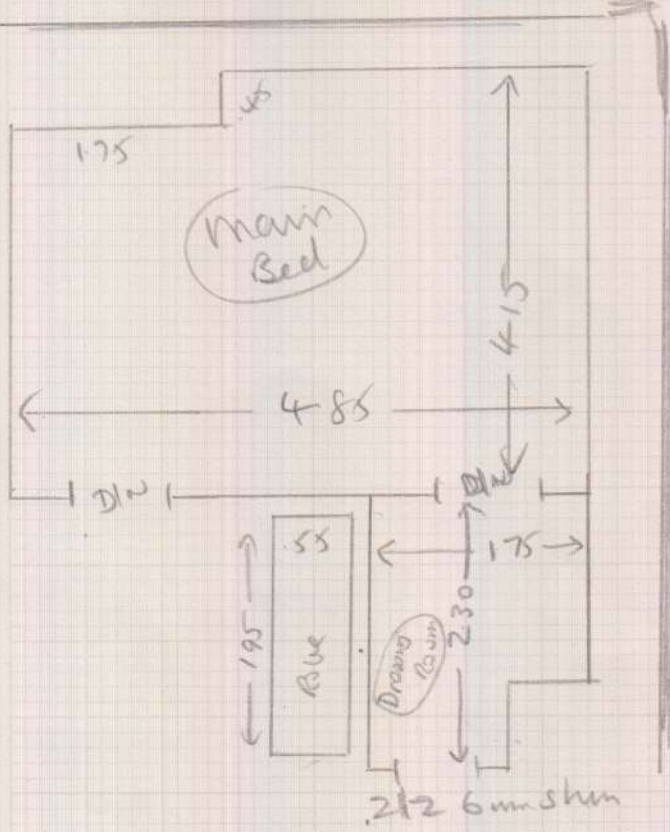

S32728

Mrs H. FIELD  
 13 Grosvenor Avenue  
 E Sheen  
 SW14 8BT

Nepal Karfur KAN 624

← Cl room 7.90 x 5m

Main Bed 4.25 x 5m

Cl room 4.40 x 5m

Top Bed cl room 6.40 x 5m

(1024)

4 Beds Layout

S3272800

Mr JAMES H FIELD  
 13 Grosvenor Ave  
 Address: E Sharn  
 SW14 8BT

Sheet:      of:

2 of 4

Layout

S32728  
Field

- Top Storying
- TL 1.05 m x 0.85
  - ③ 0.65 x 0.82
  - 1/2 land 1.30 m x 1.80 (2/2 DW)
  - ⑪ 0.45 x 0.81

- Bottom Story
- Rear 0.20 x 5.90 m
  - ⑬ 0.45 x 5.90 m

30R4

LAYOUT

S32728  
FIELD

all  
wood  
no ult  
needs st

Check all sums  
Lts. Dilling

Bottom  
stairs

- (12) 045 x 088
- (13) 59cm Runner
- blw 046 x 110