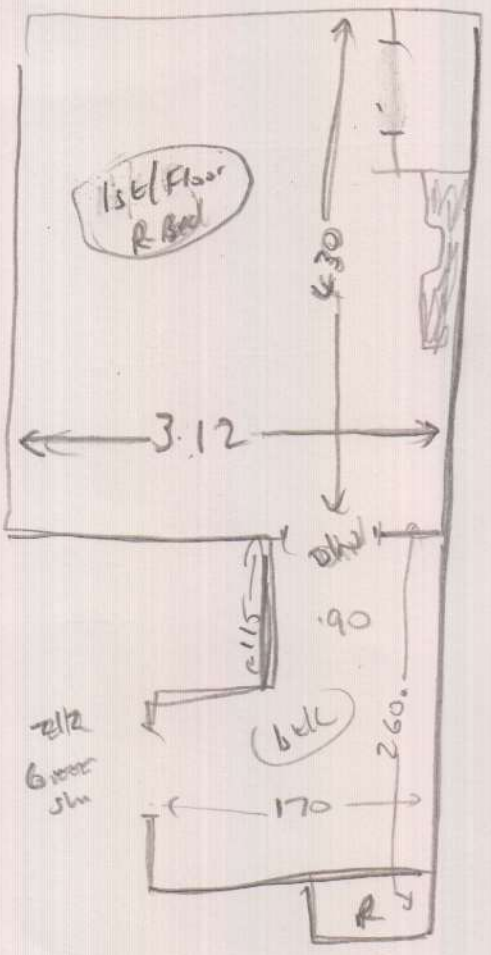

S32728

Mrs H. FIELD  
 13 Grosvenor Avenue  
 E Sheen  
 SW14 8BT

Nepal Karfur KAN 624

← Cl room 7.90 x 5m

Main Bed 4.25 x 5m

Cl room 4.40 x 5m

Top Bed cl room 6.40 x 5m

(1024)

4 Beds Layout

S3272800

Mr JAMES H FIELD  
 13 Grosvenor Ave  
 Address: E Sharn  
 SW14 8BT

Sheet:      of:

2 of 4

Layout

S32728  
Field

- Top Storying
- TL 1.05 m x 0.85
  - ③ 0.65 x 0.82
  - 1/2 land 1.30 m x 1.80 (2/2 DW)
  - ⑪ 0.45 x 0.81

- Bottom Story
- Rear 0.20 x 5.90 m
  - ⑬ 0.45 x 5.90 m

30R4

LAYOUT

S32728  
FIELD

all  
wood  
no ult  
needs st

Check all sums  
Lts. Dilling

Bottom  
stairs

- (12) 045 x 088
- (13) 59cm Runner
- blw 046 x 110