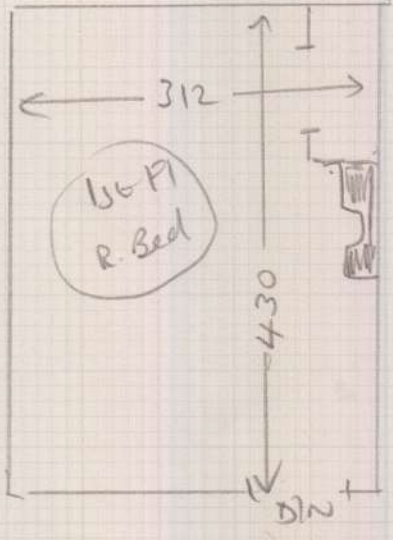

S32728

Mrs H. FIELD  
 13 Grosvenor Avenue  
 E Sheen  
 SW14 8BT

Nepal Karfur KAN 624

← Cl room 7.90 x 5m

Main Bed 4.25 x 5m

Cl room 4.40 x 5m

Top Bed cl room 6.40 x 5m

(1024)

4 Beds Layout

S3272800

Mr JAMES H FIELD  
 13 Grosvenor Ave  
 Address: E Sharn  
 SW14 8BT

Sheet:      of:

2 of 4

Layout

S32728  
Field

- Top Storying
- TL 1.05 m x 0.85
  - ③ 0.65 x 0.82
  - 1/2 land 1.30 m x 1.80 (2/2 DW)
  - ⑪ 0.45 x 0.81

- Bottom Story
- Rear 0.20 x 5.90 m
  - ⑬ 0.45 x 5.90 m

30R4

LAYOUT

S32728  
FIELD

all  
wood  
no ult  
needs st

Check all sums  
Lts. Dilling

Bottom  
stairs

- (12) 045 x 088
- (13) 59cm Runner
- blw 046 x 110