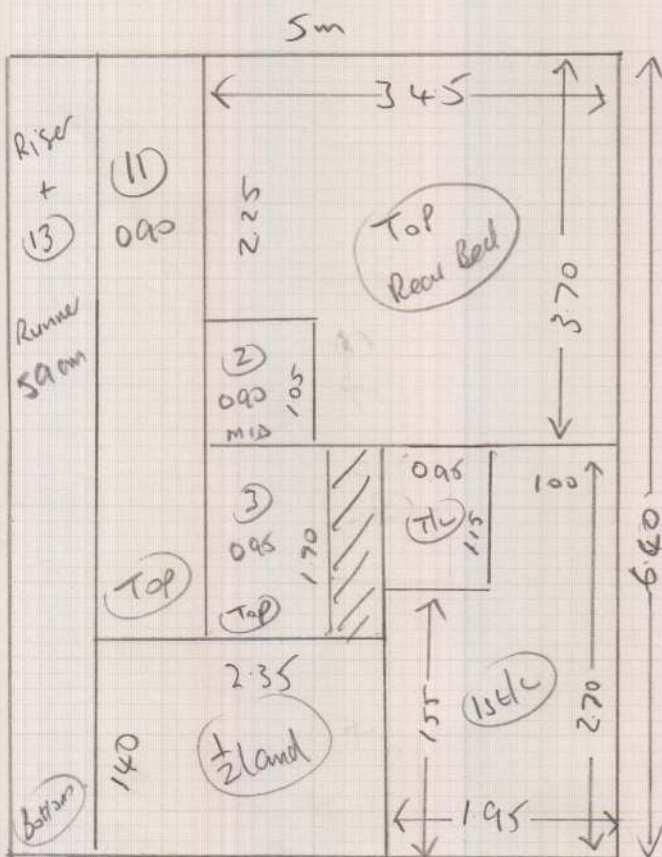

S32728

Mrs H. FIELD  
 13 Grosvenor Avenue  
 E Sheen  
 SW14 8BT

Nepal Karfur KAN 624

← Cl room 7.90 x 5m

Main Bed 4.25 x 5m

Cl room 4.40 x 5m

Top Bed cl room 6.40 x 5m

(1024)

4 Beds Layout

S3272800

Mr JAMES H FIELD  
 13 Grosvenor Ave  
 Address: E Sharn  
 SW14 8BT

Sheet:      of:

2 of 4

Layout

S32728  
Field

- Top Storying
- TL 1.05 m x 0.85
  - ③ 0.65 x 0.82
  - 1/2 land 1.30 m x 1.80 (2/2 DW)
  - ⑪ 0.45 x 0.81

- Bottom Story
- Rear 0.20 x 5.90 m
  - ⑬ 0.45 x 5.90 m

30R4

LAYOUT

S32728  
FIELD

all  
wood  
no ult  
needs st

Check all sums  
Lts. Dilling

Bottom  
stairs

- (12) 045 x 088
- (13) 59cm Runner
- blw 046 x 110