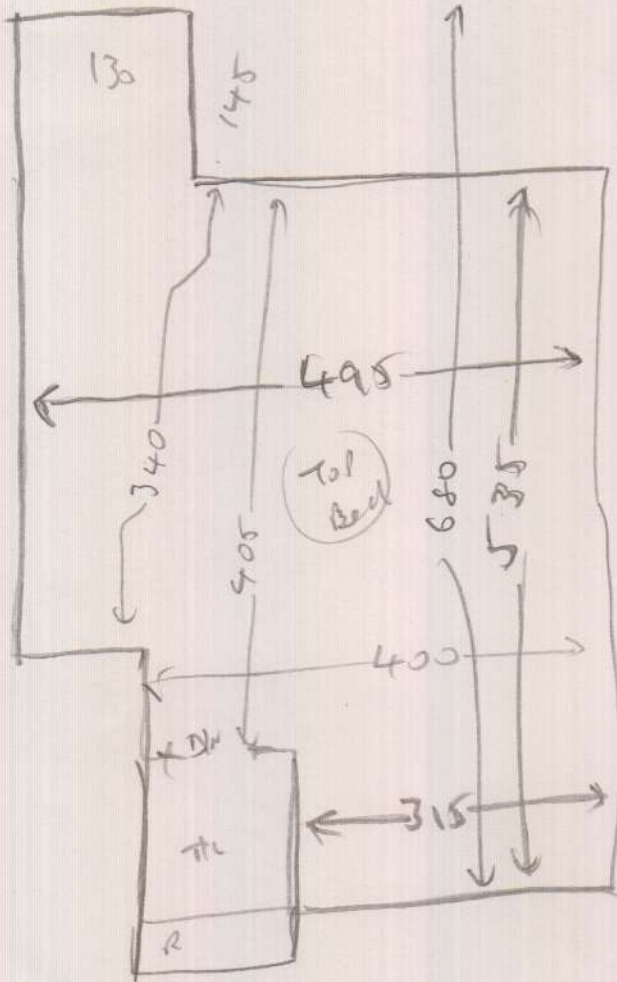

4 Beds Layout

S3272800

Mr JAMES H FIELD  
 13 Grosvenor Ave  
 Address: E Sharn  
 SW14 8BT

Sheet:      of:

2 of 4

Layout

S32728  
Field

- Top Storying
- TL 1.05 m x 0.85
  - ③ 0.65 x 0.82
  - 1/2 land 1.30 m x 1.80 (2/2 DW)
  - ⑪ 0.45 x 0.81

- Bottom Story
- Rear 0.20 x 5.90 m
  - ⑬ 0.45 x 5.90 m

30R4

LAYOUT

S32728  
FIELD

all  
wood  
no ult  
needs st

Check all sums  
Lts. Dilling

Bottom  
stairs

- (12) 045 x 088
- (13) 59cm Runner
- blw 046 x 110