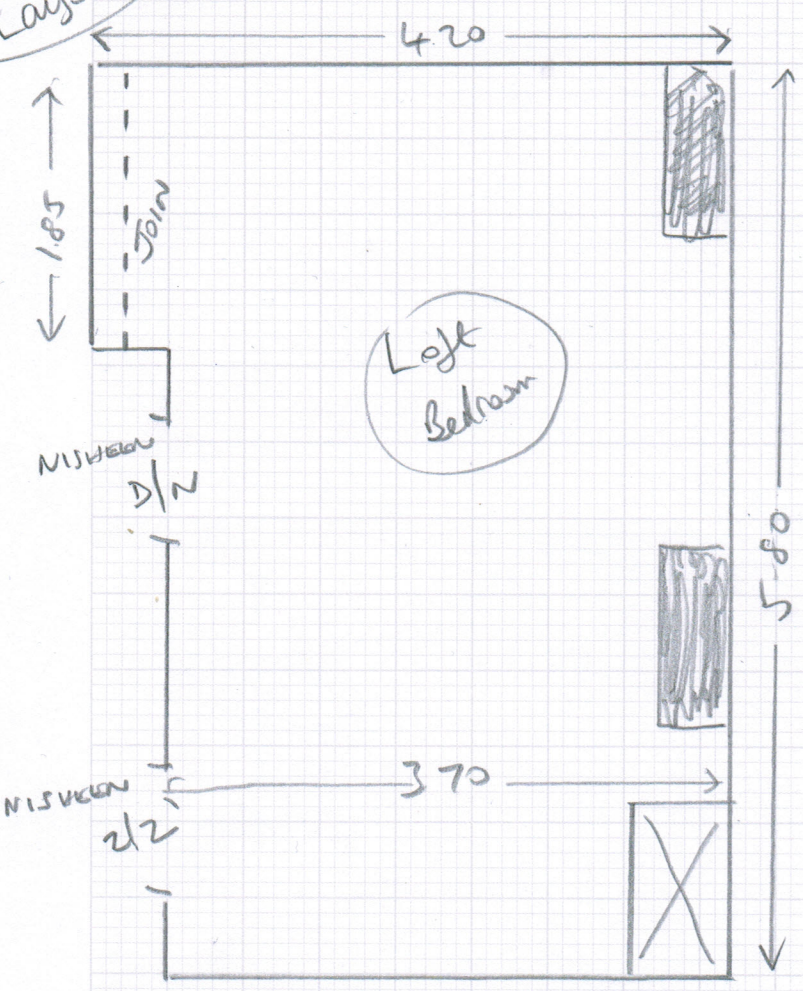

Layout

imrcarpet
S 32731

Mr. A Pardo-Perez
31 Royal Circus
Tulse Hill
SE 27 0BW

Sheet: of:
Dreams 0541
5.90 x 4m

PLAN

(1 of 2)

mrcarpets
S32731

MR. A. Pardo-Perez
 No. 31 Royal Crescent
 Address: London (Fulham Hill)
 SE27 0BW
 Tel: _____

Sheet: _____ of: _____
 Mississippi
 WS 114
 2.80 x 4m

Layout

- TL 1.00 x 0.75
- ① 0.49 x 0.69
- W1 0.52 x 0.79
- W2 0.57 x 0.96
- W3 0.68 x 1.03
- W4 0.60 x 0.76
- ③ 0.49 x 0.73
- W5 0.52 x 0.83
- W6 0.58 x 0.99
- W7 0.74 x 1.00
- W8 0.59 x 0.66
- B/N 0.50 x 0.95

wood
 no u/disp
 needs sledge

ALSO

FUT TILE LIT TO
 1st FLOOR BATHROOM

2.02