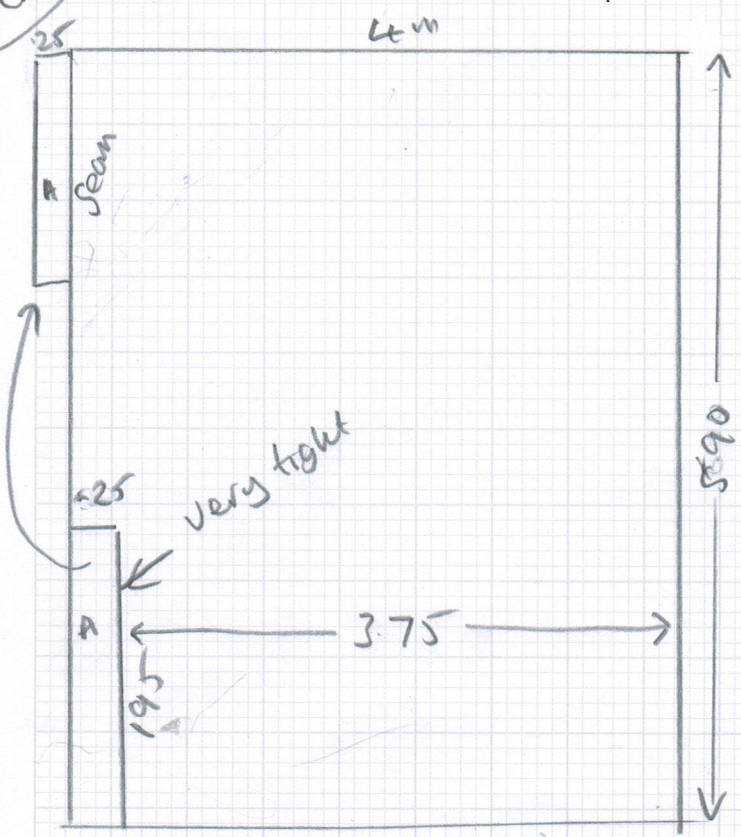

Layout

imrcarpet
S 32731

Mr. A Pardo-Perez
31 Royal Circus
Tulse Hill
SE 27 0BW

Sheet: of:
Dreams 0541
5.90 x 4m

PLAN

(1 of 2)

mrcarpets
S32731

MR. A. Pardo-Perez
 No. 31 Royal Crescent
 Address: London (Fulham Hill)
 SE27 0BW
 Tel: _____

Sheet: _____ of: _____
 Mississippi
 WS 114
 2.80 x 4m

Layout

- TL 1.00 x 0.75
- ① 0.49 x 0.69
- W1 0.52 x 0.79
- W2 0.57 x 0.96
- W3 0.68 x 1.03
- W4 0.60 x 0.76
- ③ 0.49 x 0.73
- W5 0.52 x 0.83
- W6 0.58 x 0.99
- W7 0.74 x 1.00
- W8 0.59 x 0.66
- B/N 0.50 x 0.95

wood
 no u/disp
 needs sledge

ALSO

FUT TILE LIT TO
 1st FLOOR BATHROOM

2.02