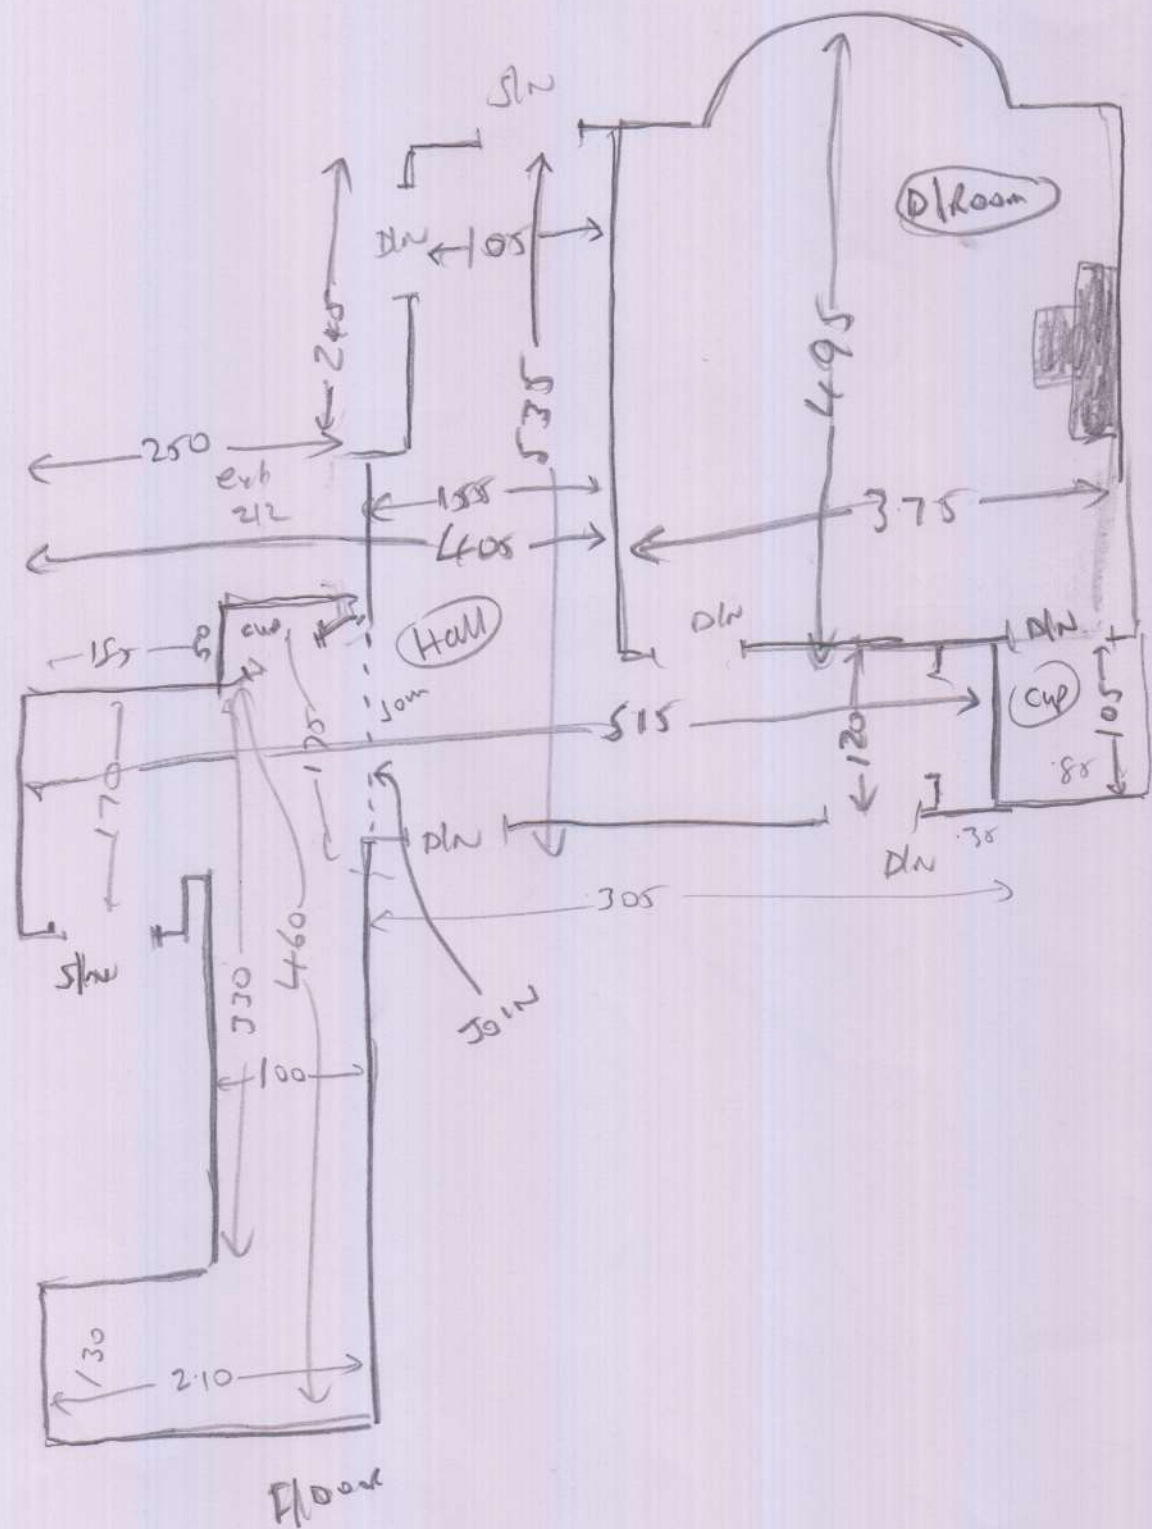

S32746

Mrs C. Robinson
 40 Upper Rich Rd West
 East Sheen
 SW14 8DD

1 of 2

C/Plan Hall 6.60 x 4m

D/Room 5.10 x 4m

XANADU XAN-906

1 of 2

S32746

Robinson

Layout

2 of 2

new
wls
total
w/m
x3

2 of 2