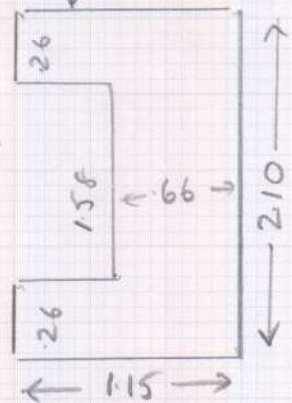

Large lounge 1 7.20 x 5m

Large lounge 1 5.30 x 5m

~~Lounge 2 6.20 x 5m~~

S32779 Carpet

Mrs A MORGAN

Job No:

Name: 1 FIFE ROAD

Address: EAST SHEEN

SW14 7EW

Tel:

Sheet:

(1 of 2)

RUTLAND 50

RUTSCES6

MAT
CUT TO
THIS SHAPE
+ SEND
FOR WHIPPING
ASAP

Layout

532779

MORGAN

2 of 2

Solid
also
extra 20' sto stick
m/r x 3

545
28
573

Solid
also
extra
m/r x 3

2 of 2