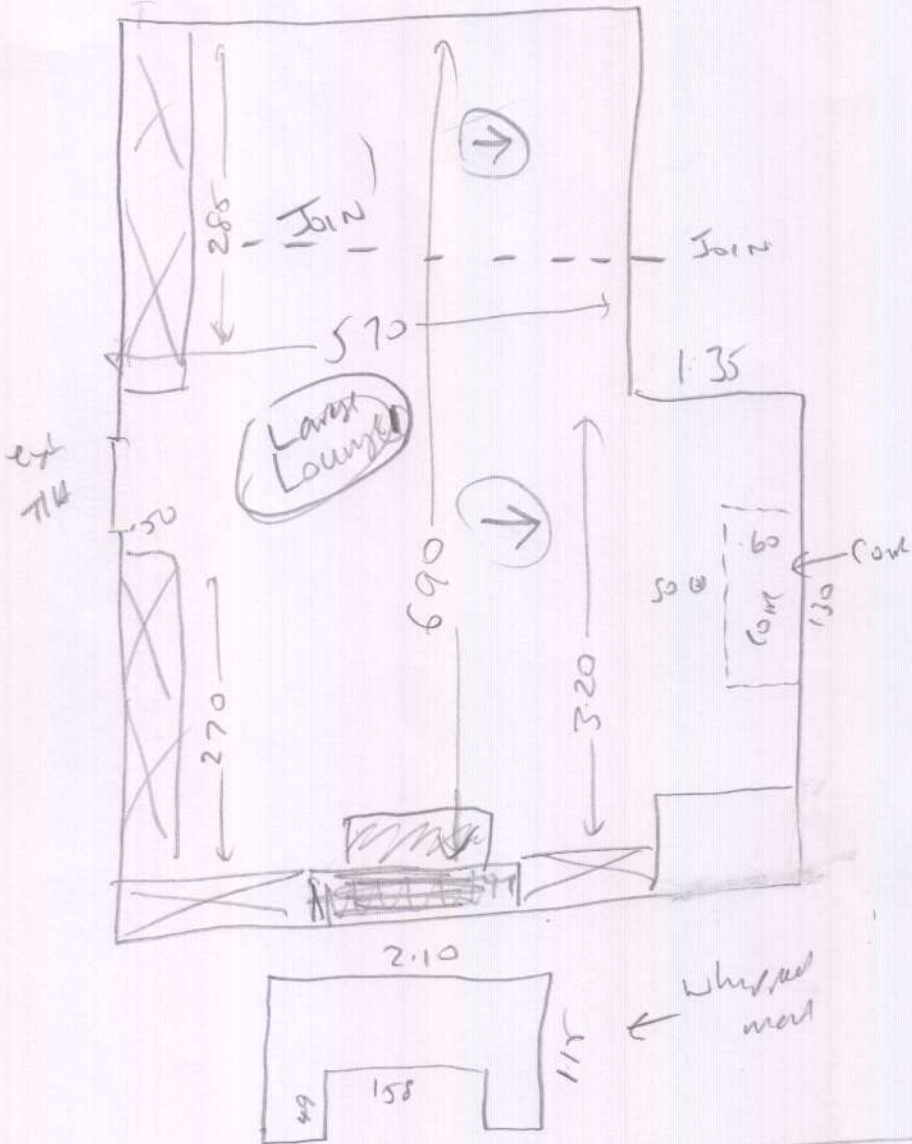

Large lounge 1 7.20 x 5m

Large lounge 1 5.30 x 5m

~~Lounge 2 6.20 x 5m~~

S32779 Carpet

Mrs A MORGAN

Job No:

Name: 1 FIFE ROAD

Address: EAST SHEEN

SW14 7EW

Tel:

Sheet:

(1 of 2)

RUTLAND 50

RUTSCES6

MAT
CUT TO
THIS SHAPE
+ SEND
FOR WHIPPING
ASAP

Layout

532779

MORGAN

2 of 2

Solid
also
extra 20' sto stick
m/r x 3

545
28
573

Solid
also
extra
m/r x 3

2 of 2