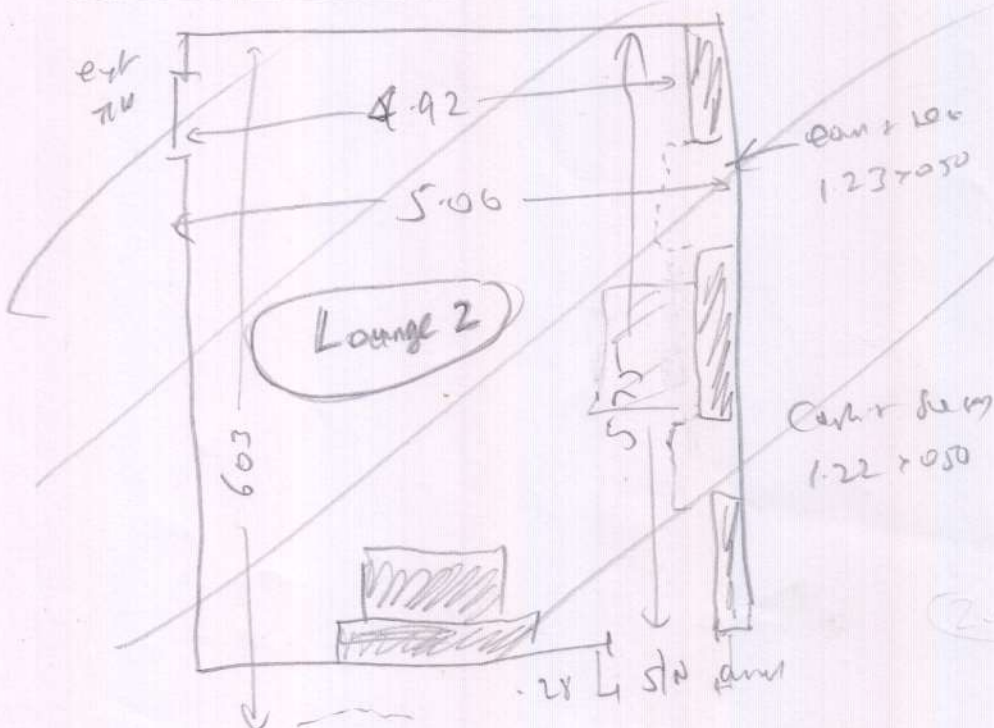

Large lounge 1 7.20 x 5m

Large lounge 1 5.30 x 5m

~~Lounge 2 6.20 x 5m~~

S32779 Carpet

Mrs A MORGAN

Job No:

Name: 1 FIFE ROAD

Address: EAST SHEEN

SW14 7EW

Tel:

Sheet:

(1 of 2)

RUTLAND 50

RUTSCES6

MAT
CUT TO
THIS SHAPE
+ SEND
FOR WHIPPING
ASAP

Layout

532779

MORGAN

2 of 2

Solid
also
extra 20' sto stick
m/r x 3

545
28
573

Solid
also
extra
m/r x 3

2 of 2