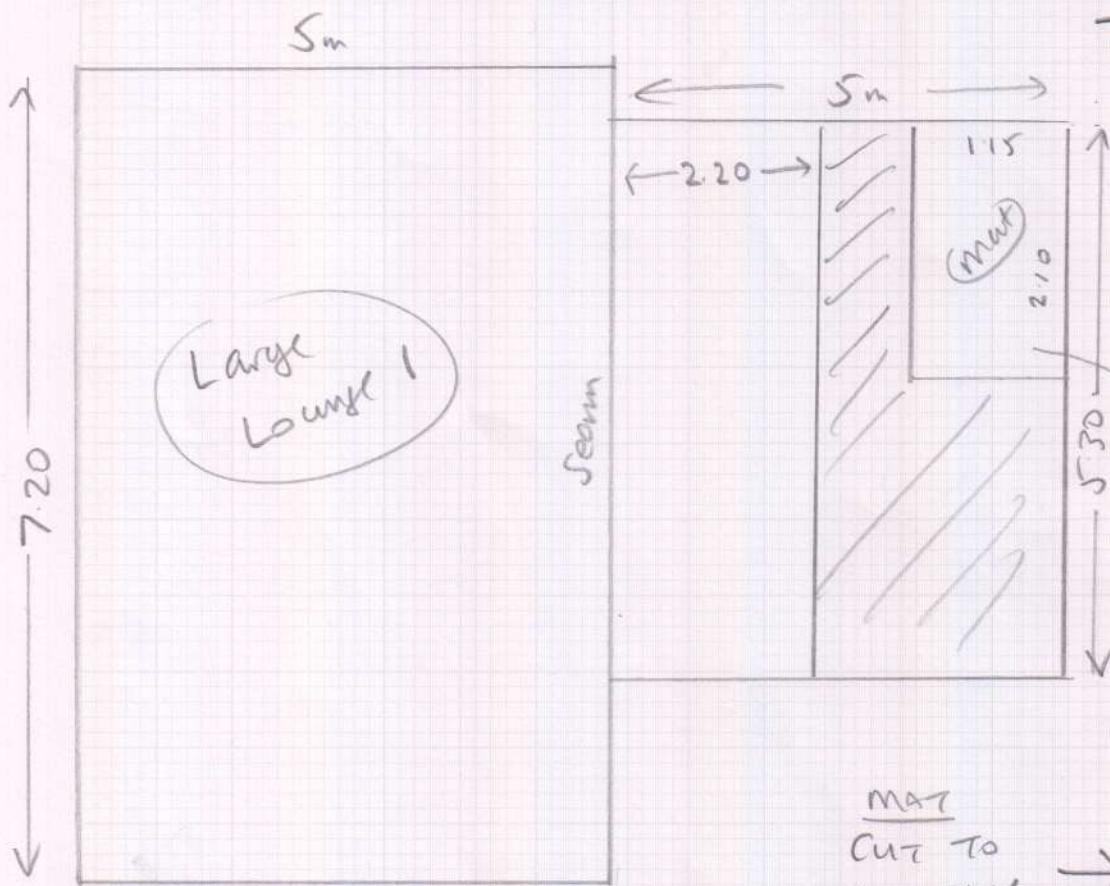

Large lounge 1 7.20 x 5m

Large lounge 1 5.30 x 5m

~~Lounge 2 6.20 x 5m~~

S32779 Carpet

Mrs A MORGAN

Job No:

Name: 1 FIFE ROAD

Address: EAST SHEEN

SW14 7EW

Tel:

Sheet:

(1 of 2)

RUTLAND 50

RUTSCES6

MAT
CUT TO
THIS SHAPE
+ SEND
FOR WHIPPING
ASAP

Layout