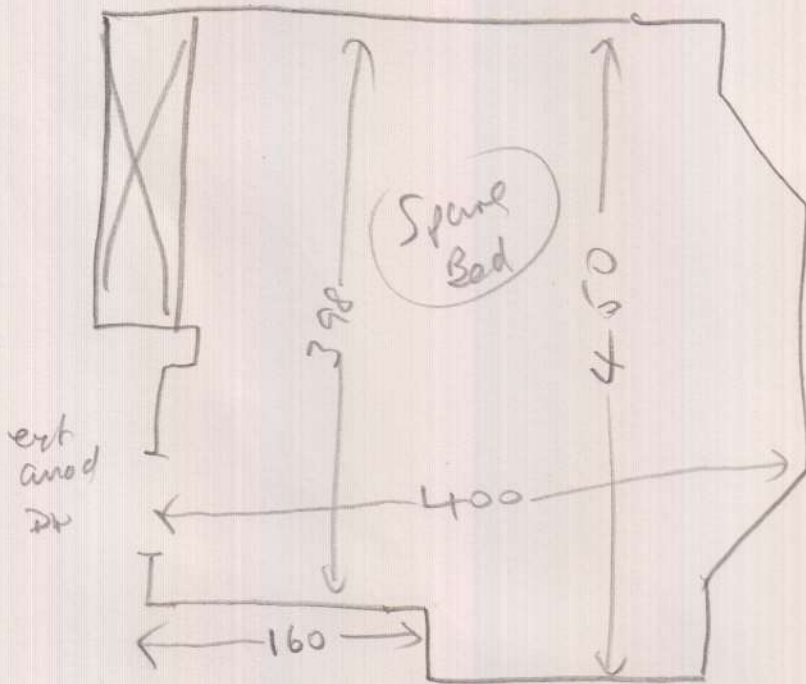

S32788

Mrs S. Dinwiddie
43 Steen Common Drive
Richmond
TW10 5BW

Belgrave Twist 40

W. BEL 168

415 750

MS 1112

wood

needs sleds