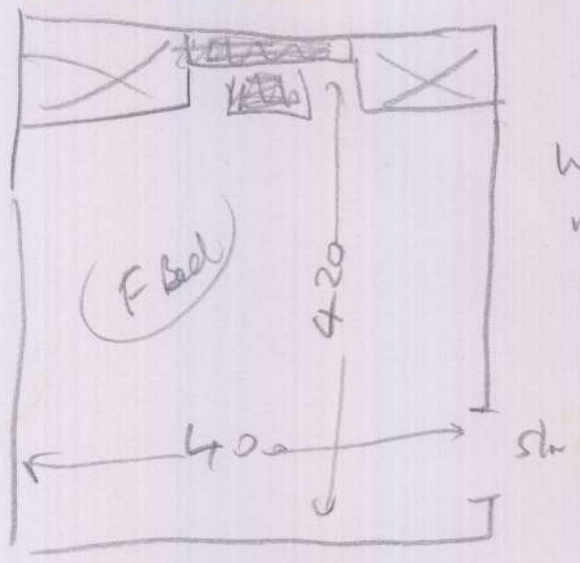

S32795
WEISSENBORN
4 TOWNSHEND
RD

1-OF-1

ARABICA FLAT
7.80 x 5.00

↑
Individual
↓

wood
no ult
needs slu
no mlf

FRONT BED.

wood
no ult
needs slu
mlf 73