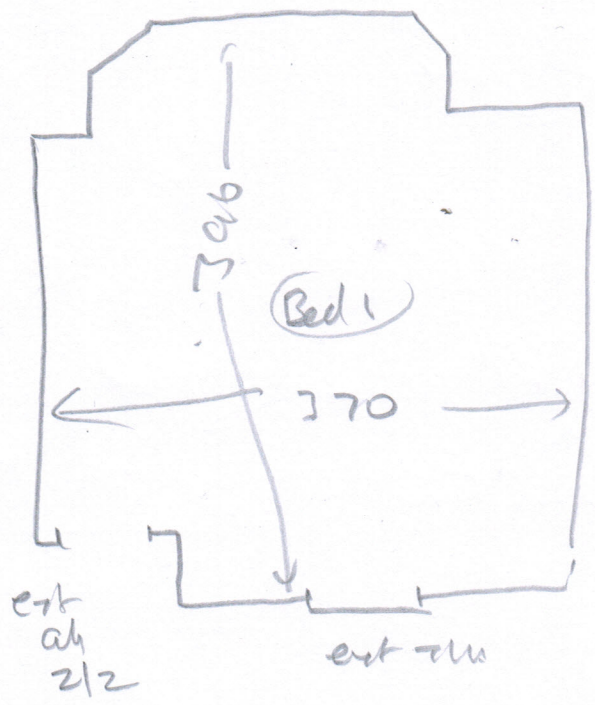

S32F06

WARE

Bed 2

3267286

wood
u/s
ext slr
ext ah 2/2
mlr x 1

wood
u/s
ext slr
no mlr

New Home Trust, Lincoln

3.85 x 4m

3.00 x 4m

(1021)