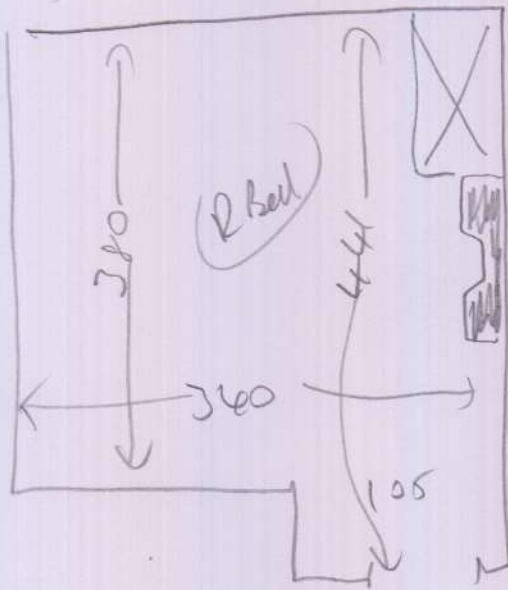

S32820

MORISON

116 ELM GROVE RD

SW13-0BS

1-OF-1

ext anod
dw

8m R4

Wood
ulv
ext slv
mk 23

CLEARANCE

TIGER - 109

7th Jan