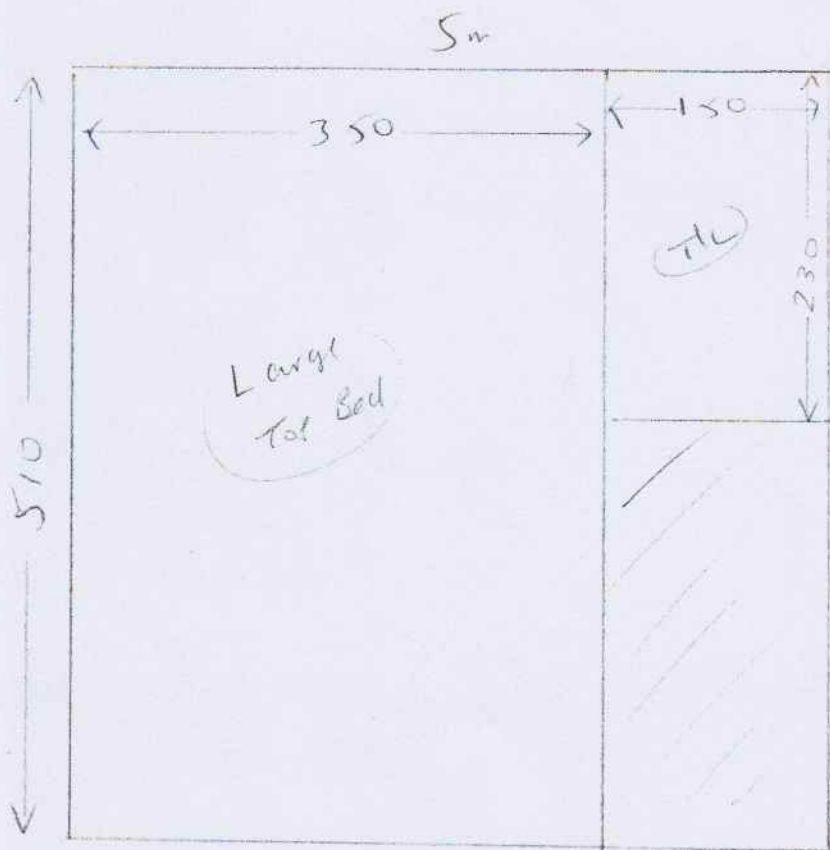

SJ2832

Mr Eray Rostagi
5a Grantham Rd
Chiswick
W4 2RT

~~1 car 1st~~
~~300 x 4m~~

(2 car)
ISSUE
✓ 530 x 5m
✓ 490 x 5m
Arabica, Truffle

← 510 x 5m
↙ 250 x 5m

THIS CAT
4.90 x 5
LUXE
240 x 5m
1st floor

(or 2)