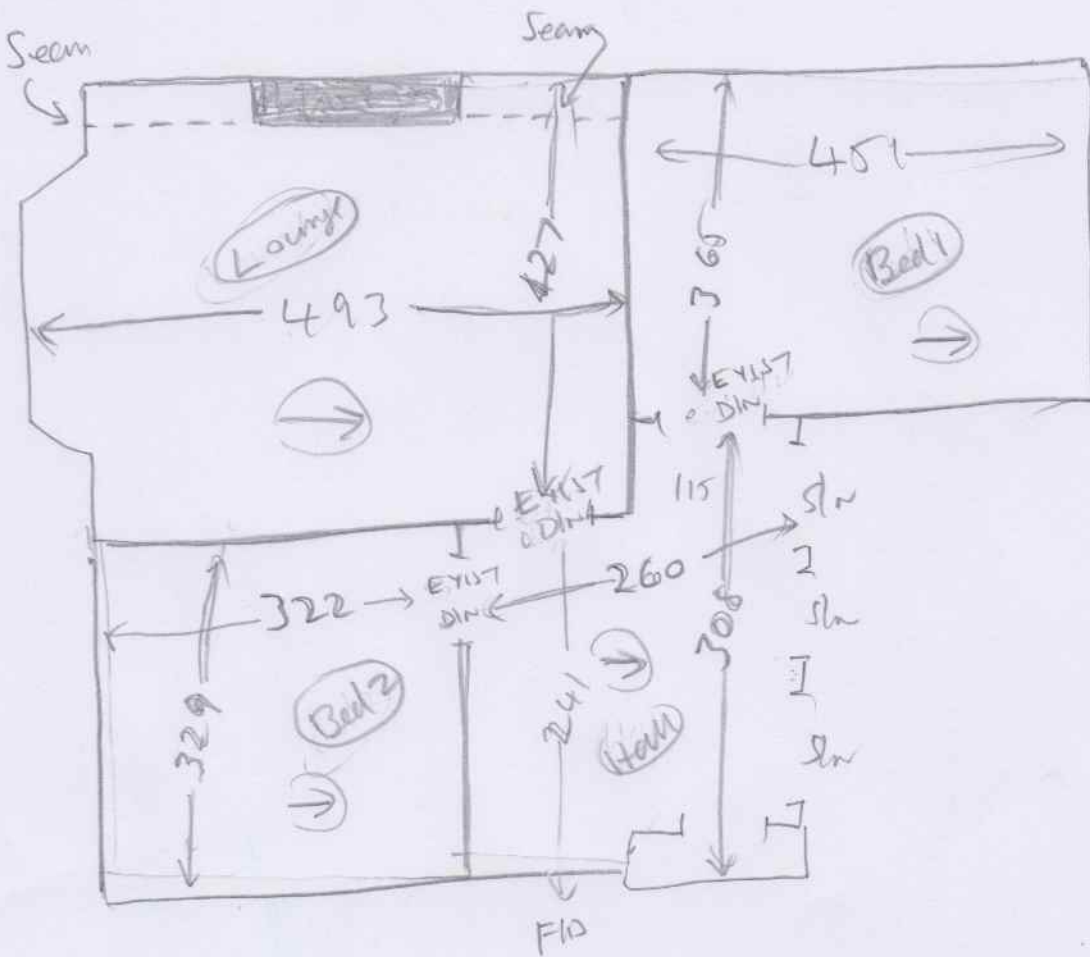

532868

Mrs A Robertson  
26 Deanhill Court  
East Shem  
SW14 7DJ

1 car, 141

- Lounge 5.05 x 4m
- Bed 1 4.60 x 4m
- Bed 2 3.35 x 4m
- Hall 2.70 x 4m

1 of 2

Lounge

532868

Robertson

www  
no uls  
ext slr  
www

all  
= used  
ext sledge  
no uls  
no mtr (xl  
only)  
ext din  
need 3 x r/w

2022