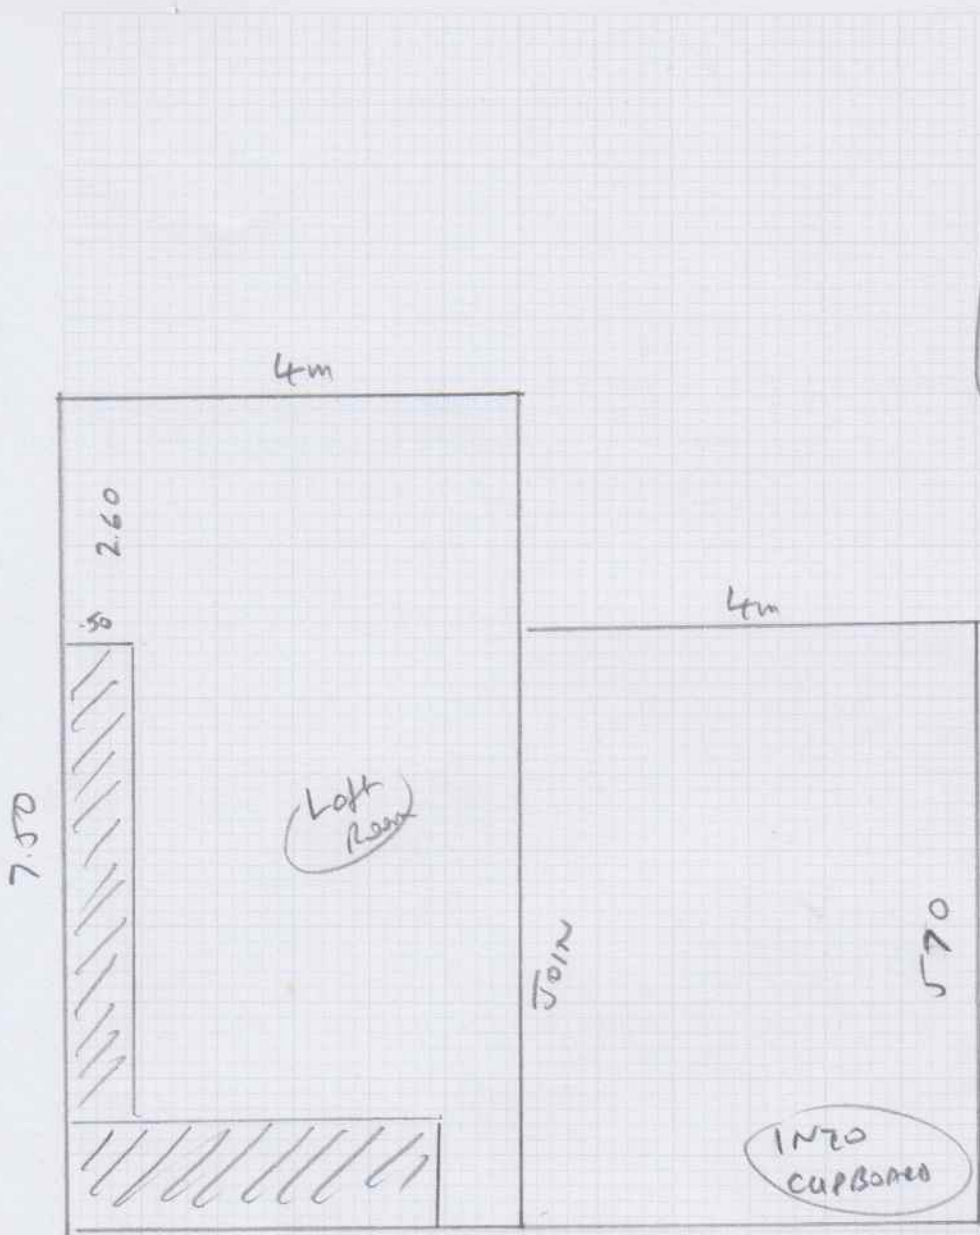

Needs Hoover

Dry
 Mann Bell
 Quik
 Sealant
 7/1/22

wood
 no ults cow
 Needs Hoover
 milk x 4
 Portage x 2

532878 per

Mrs D-Kelion
 3 Gramard Ave
 Putney
 SW15 6HH

Grain Stripe
 Blue Stripe

7.50 x 4m
 5.70 x 4m

Felt backed carpet

Spray adhesive to perimeter + join

No uplift to do

(10R2)