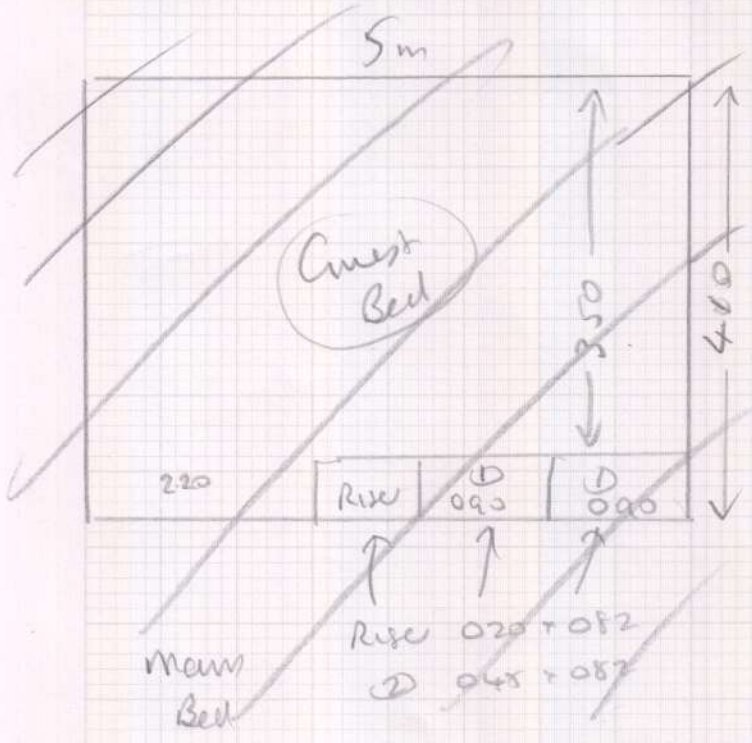

532883

JAMES ANN GRAFTON
Name: 8 Rosedale Road
Address: Patney
Tel: SW15 1AD

Sheet: Ohio Cord 1627/27
5.80 x 5m
5.10 x 5m

MAIN BED - 8-12

GUEST BED - 21-12

FOR MAIN BED

1022