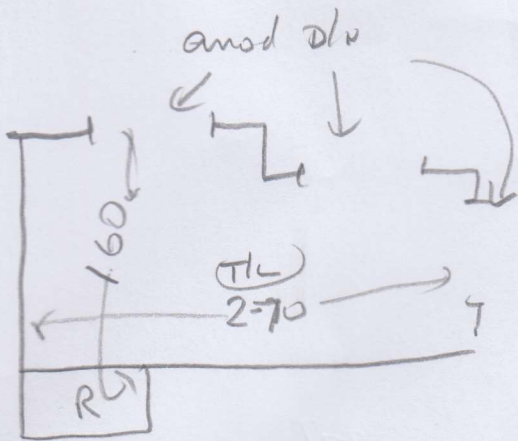

S mrcarpet
34157

Job: Mrs T. Kemp
4 Ranelagh Avenue
Address: Barnes
SW13 0BY

Sheet: _____ of: _____
West End, Sapphire
8.70 x 5m

PART (1) MON 31/7 - DISPOSAL
OK ✓

PART (2) FRI 15TH SEPT - INSTALL
ALL NEW SIE. ALL CAPS ✓

(1 OR 2)

S 34157

MRS T Kemp

Layout

NET
MEASURED
ONLY

④ 0497088

BOTTOM STAIR

④ 0487088

1/4 glass 1.20 x 0.96 anod dlv

⑪ 0477097

BLN 0477120

TOP STAIR

⑨ 0487097

BLN 0487120

an
wood
u/d
ext dlv

2 of 2