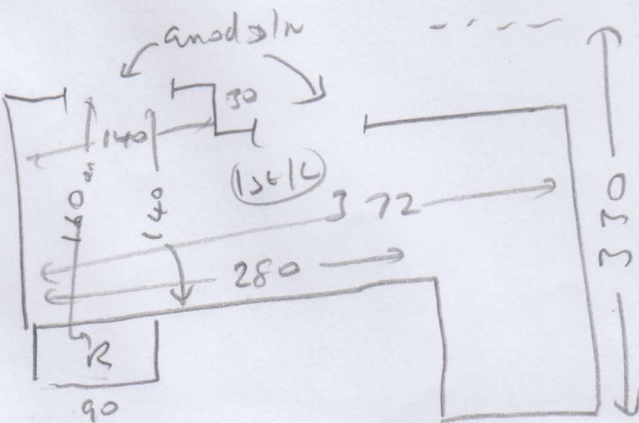

S mrcarpet
34157

Job: Mrs T. Kemp
4 Ranelagh Avenue
Address: Barnes
SW13 0BY

Sheet: _____ of: _____
West End, Sapphire
8.70 x 5m

PART (1) MON 31/7 - DISPOSAL
OK ✓

PART (2) FRI 15TH SEPT - INSTALL
ALL NEW SIE. ALL CAPS ✓

(1 OR 2)

S 34157

MRS T Kemp

Layout

NET
MEASURED
ONLY

④ 0497088

BOTTOM STAIR

④ 0487088

1/4 glass 1.20 x 0.96 anod dlv

⑪ 0477097

BLN 0477120

TOP STAIR

⑨ 0487097

BLN 0487120

an
wood
u/d
ext dlv

2 of 2